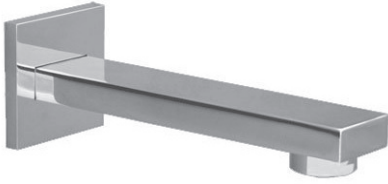

Architectural White

G-8575

Sade Collection

8" Contemporary Tub Spout

Product Features

- Includes spout ring
- 1/2" NPT male thread inlet

Available Finishes

- Polished Chrome
G-8575-PC
- Polished Nickel
G-8575-PN
- Steelnox® (Satin Nickel)
G-8575-SN
- Olive Bronze™
G-8575-OB
- Architectural Black with
Chrome Accents
G-8575-PC/BK