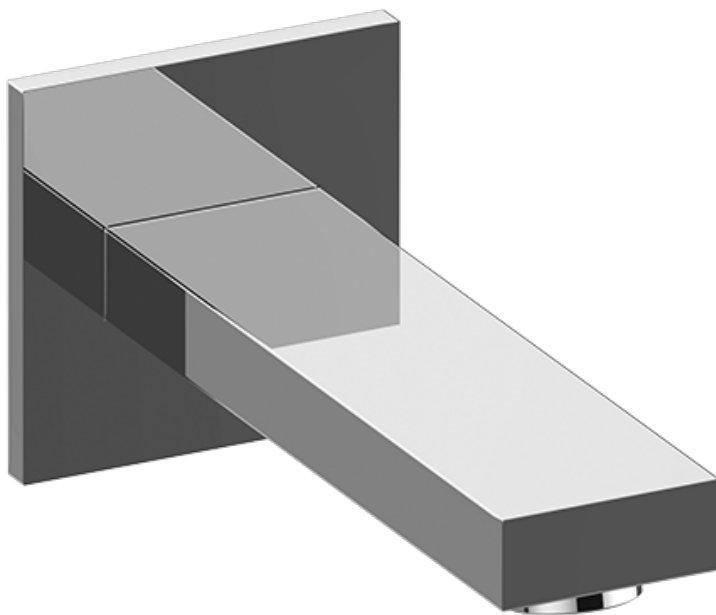

Finishes

Architectural
White

G-8530

SHOWER
8" Contemporary Tub Spout
G-8575

GRAFF[®]

Information

- Includes spout ring
- 1/2" NPT male thread inlet
- Tub spout flow rate ~ 8.7 gpm @60 psi

Finishes