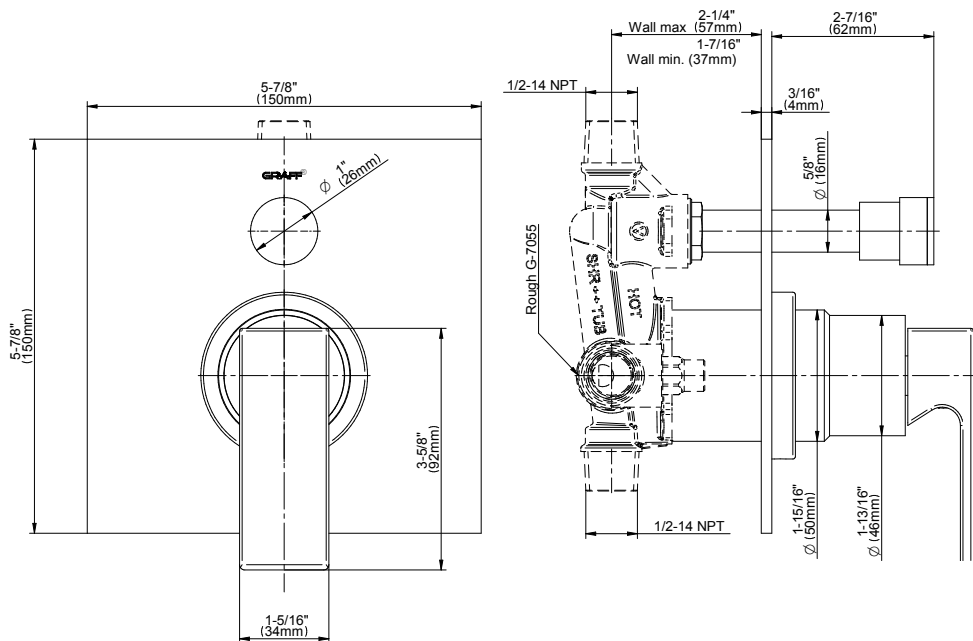

The measurements shown are for reference only. Products and specifications shown are subject to change without notice. Revised 1/2018.

www.graff-designs.com | phone: 800-954-4723