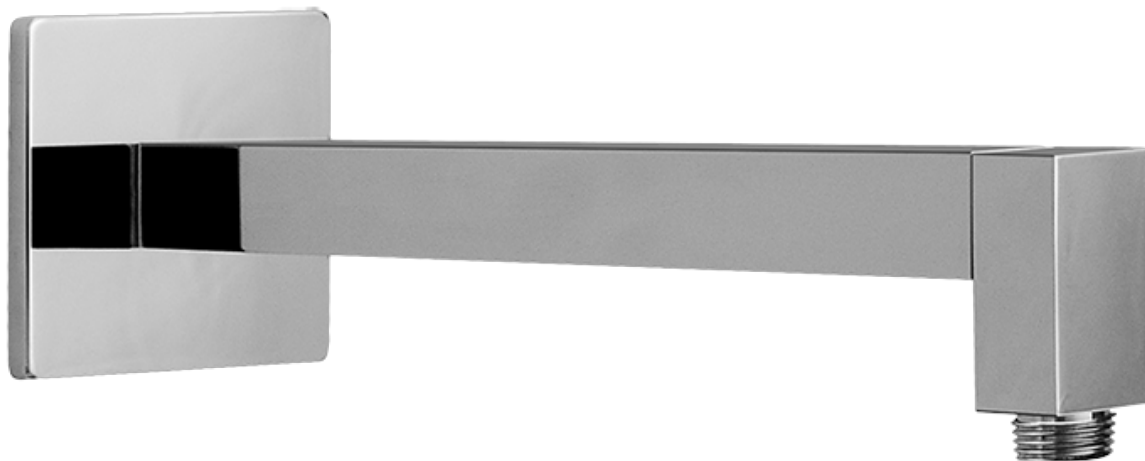

www.graff-designs.com | phone: 800-954-4723

SHOWER
Contemporary 12" Shower Arm
G-8530

GRAFF[®]

Information

- Includes arm and square flange
- 1/2" NPT male thread inlet
- For use with all showerheads (especially G-8438)