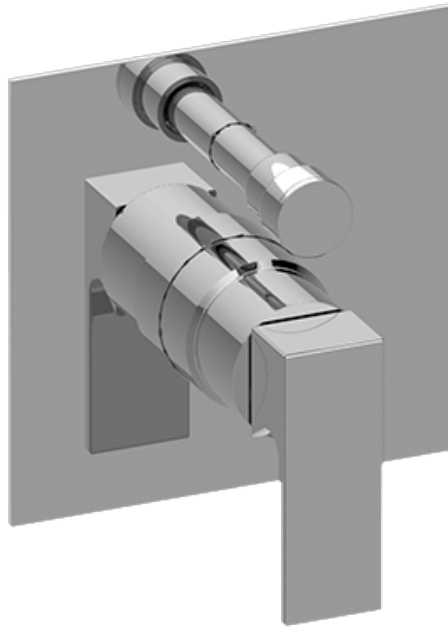

SHOWER
Pressure Balancing Shower
System - Tub and Shower
G-7290-LM55S

GRAFF®

Information

- 1/2" pressure balance valve with diverter and trim
- 8" showerhead with 12" wall-mounted shower arm
- Showerhead features no-clog, easy-clean spray nozzles
- 8" contemporary tub spout
- Optional extension kit
- Showerhead flow rate ≤ 1.8 max gpm
- ADA
- CALGreen

SHOWER
 Pressure Balancing Valve Trim
 with Handle & Diverter
G-7090-LM55S-T

Information

- Single metal handle, decorative trim plate
- Includes push-button diverter
- Use with G-7055 pressure balancing rough valve
- ADA

OR'osa PVD®

Architectural White

G-7090-LM55S-T

Pressure Balancing Valve Trim with Handle & Diverter
Incanto Collection

Product Features

- Single metal handle, decorative trim plate
- Includes push-button diverter
- Use with G-7055 pressure balancing rough valve