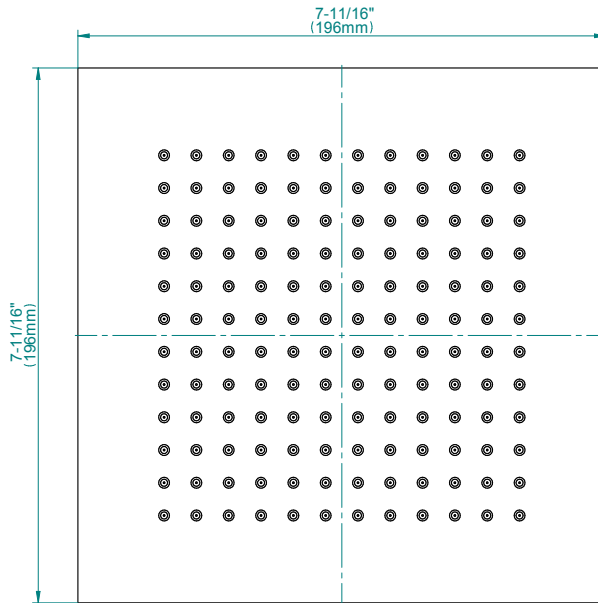

Code Compliance

- CALGreen

Warranty

- Limited lifetime warranty

For complete warranty information go to www.graff-designs.com/en-nam/warranty

The measurements shown are for reference only. Products and specifications shown are subject to change without notice. Revised 12/2017

www.graff-designs.com | phone: 800-954-4723