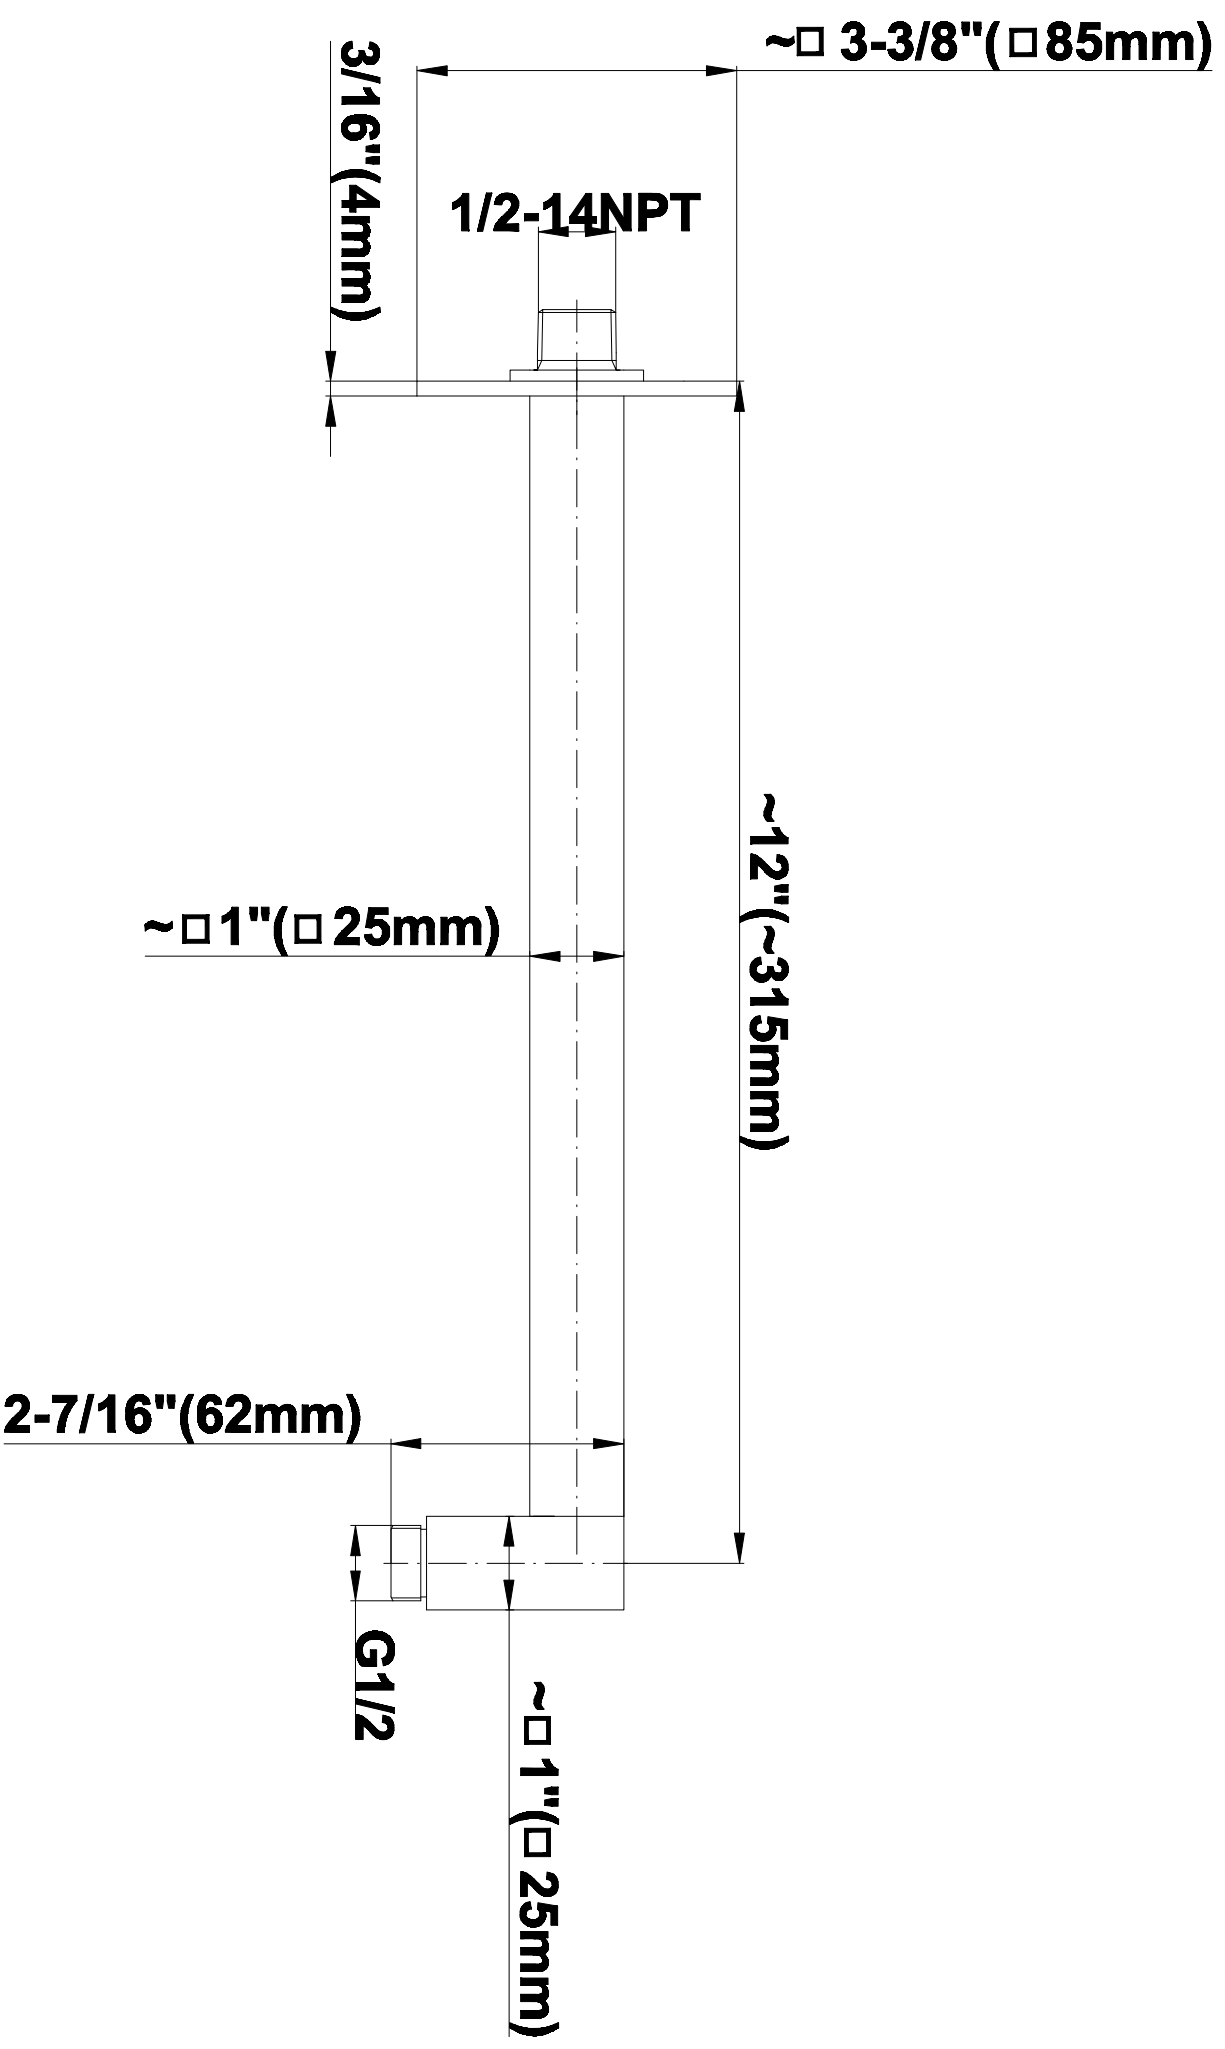

SHOWER
Pressure Balancing Shower
System - Tub and Shower
G-7290-LM55S

GRAFF®

Information

- 1/2" pressure balance valve with diverter and trim
- 8" showerhead with 12" wall-mounted shower arm
- Showerhead features no-clog, easy-clean spray nozzles
- 8" contemporary tub spout
- Optional extension kit
- Showerhead flow rate ≤ 1.8 max gpm
- ADA
- CALGreen

www.graff-designs.com | phone: 800-954-4723

SHOWER
8" Square Brass Showerhead
G-8438

GRAFF®

Information

- 1/4" thick
- 144 no-clog, easy-clean rubber spray nozzles
- Recommended use with ceiling shower arm
- Recommended for use at no more than 10 degrees tilt
- Showerhead flow rate ≤ 1.8 max gpm
- CALGreen

www.graff-designs.com | phone: 800-954-4723

SHOWER
Contemporary 12" Shower Arm
G-8530

GRAFF[®]

Information

- Includes arm and square flange
- 1/2" NPT male thread inlet
- For use with all showerheads (especially G-8438)

Finishes

Architectural
White

G-8530

SHOWER
8" Contemporary Tub Spout
G-8575

GRAFF[®]

Information

- Includes spout ring
- 1/2" NPT male thread inlet
- Tub spout flow rate ~ 8.7 gpm @60 psi

Finishes