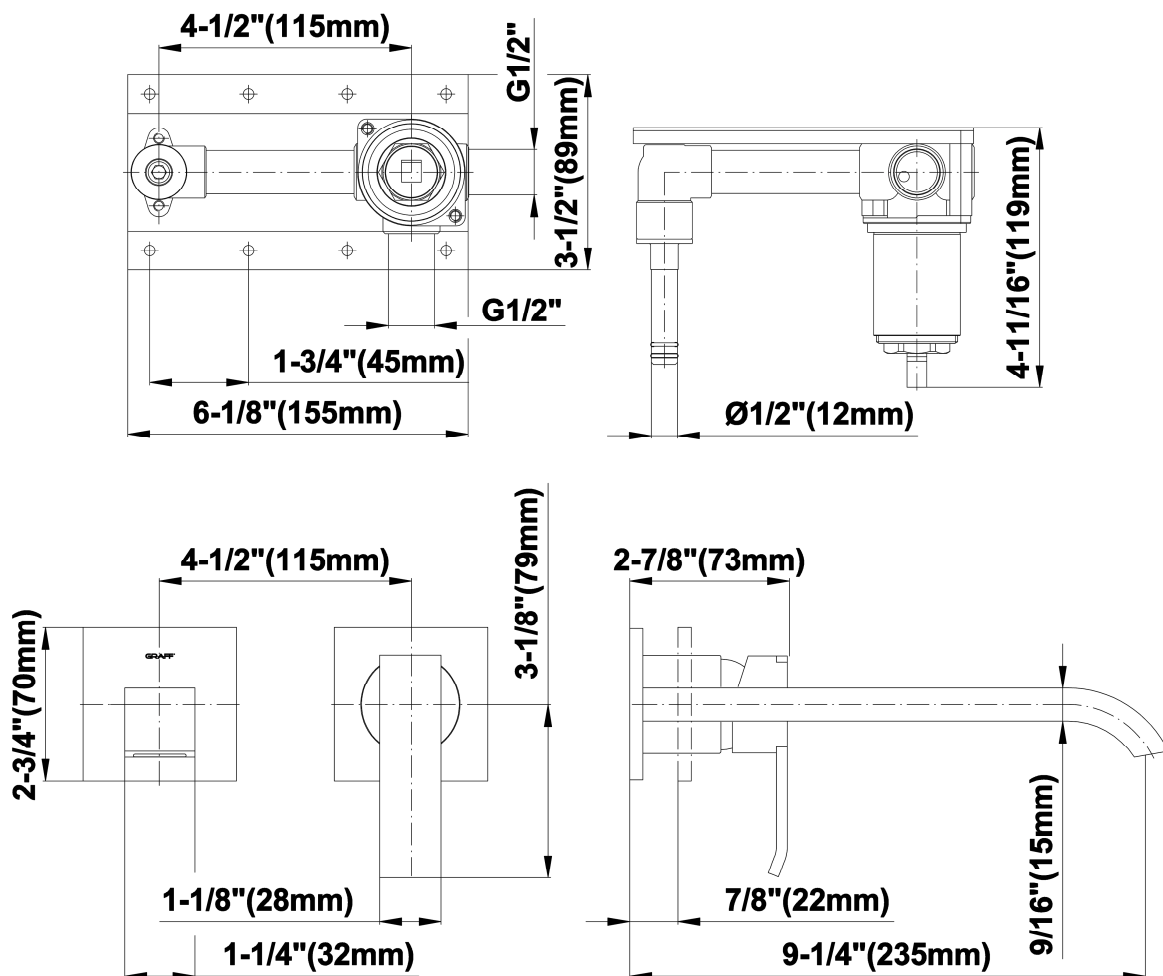

Warranty

- Limited lifetime warranty

For complete warranty information go to www.graff-faucets.com/en-nam/warranty