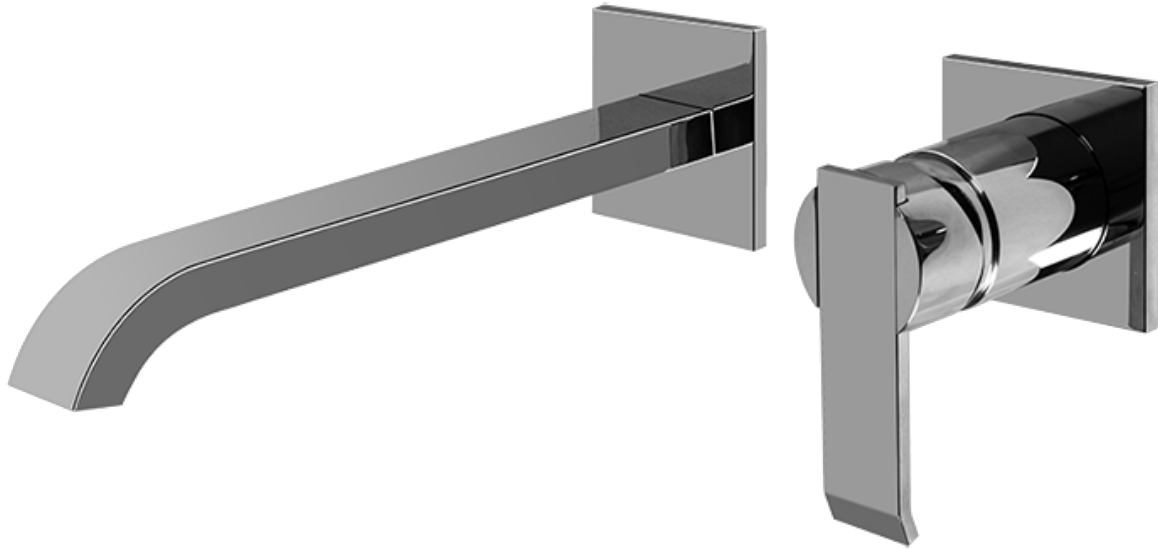

BATHROOM
Qubic Wall-Mounted Lavatory
Faucet w/Single Handle
G-6236-LM38W

GRAFF®

Information

- Wall-mount spout and handle installation
- Aerated Flow Rate ≤ 1.5 max gpm
- 9-1/4" spout reach
- Drain assembly not included
- Optional Matching Decorative Trap G-9971
- Optional extension kit
- ADA

G-6236-LM38W

Qubic Collection

Wall-Mounted Lavatory Faucet with Single Handle

GRAFF[®]
cutting edge design

Product Features

- Wall-mounted spout & handle
- Single metal lever control
- Aerated Flow ~1.5 gpm @ 60 psi
- 9-1/4" spout projection
- Requires G-1020 rough