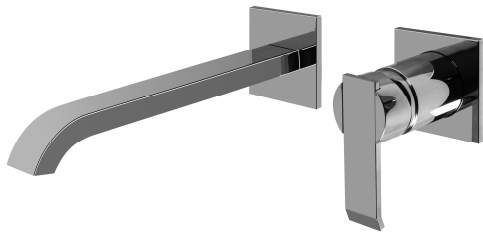

BATHROOM
Qubic Wall-Mounted Lavatory
Faucet w/Single Handle
G-6236-LM38W

GRAFF®

Information

- Wall-mount spout and handle installation
- Aerated Flow Rate ≤ 1.5 max gpm
- 9-1/4" spout reach
- Drain assembly not included
- Optional Matching Decorative Trap G-9971
- Optional extension kit
- ADA

G-6236-LM38W

Qubic Collection

Wall-Mounted Lavatory Faucet with Single Handle

GRAFF[®]
cutting edge design

Product Features

- Wall-mounted spout & handle
- Single metal lever control
- Aerated Flow ~1.5 gpm @ 60 psi
- 9-1/4" spout projection
- Requires G-1020 rough

Finishes

G-6236-LM38W

Qubic Collection

Wall-Mounted Lavatory Faucet with Single Handle

GRAFF[®]
cutting edge design

Product Features

- Wall-mounted spout & handle
- Single metal lever control
- Aerated Flow ~1.5 gpm @ 60 psi
- 9-1/4" spout projection
- Requires G-1020 rough