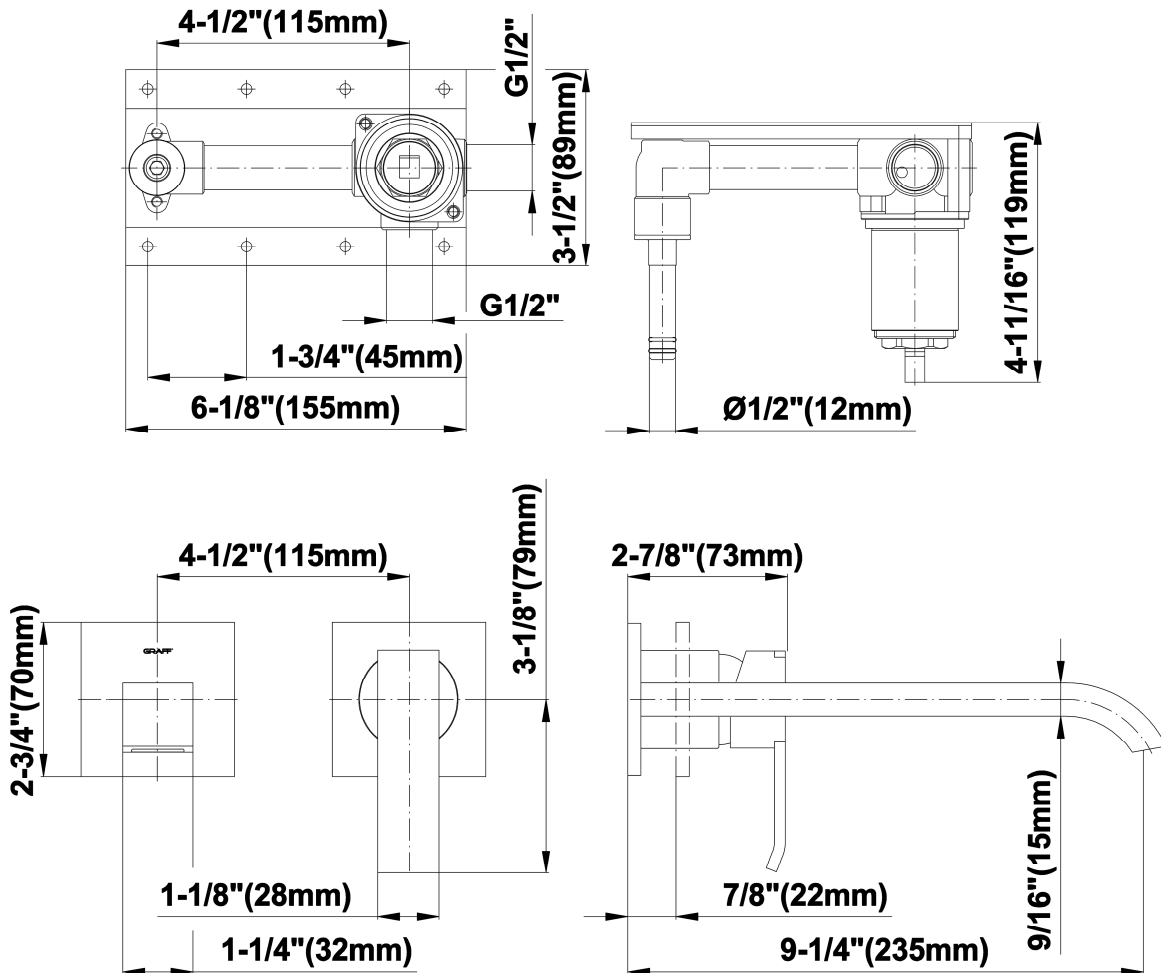

Warranty

- Limited lifetime warranty

For complete warranty information go to
www.graff-faucets.com/en-nam/warranty