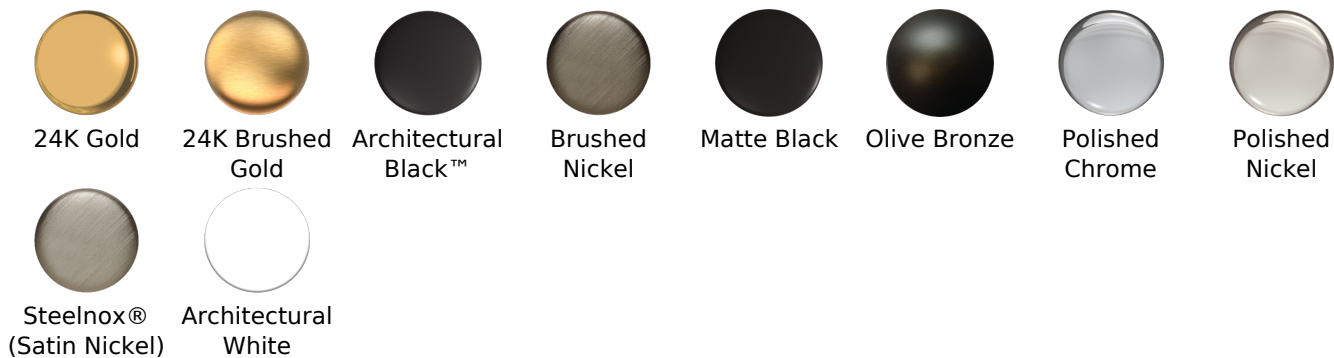

BATHROOM
Qubic Wall-Mounted Lavatory
Faucet w/Single Handle
G-6236-LM38W

GRAFF®

Information

- Wall-mount spout and handle installation
- Aerated Flow Rate ≤ 1.5 max gpm
- 9-1/4" spout reach
- Drain assembly not included
- Optional Matching Decorative Trap G-9971
- Optional extension kit
- ADA

Finishes