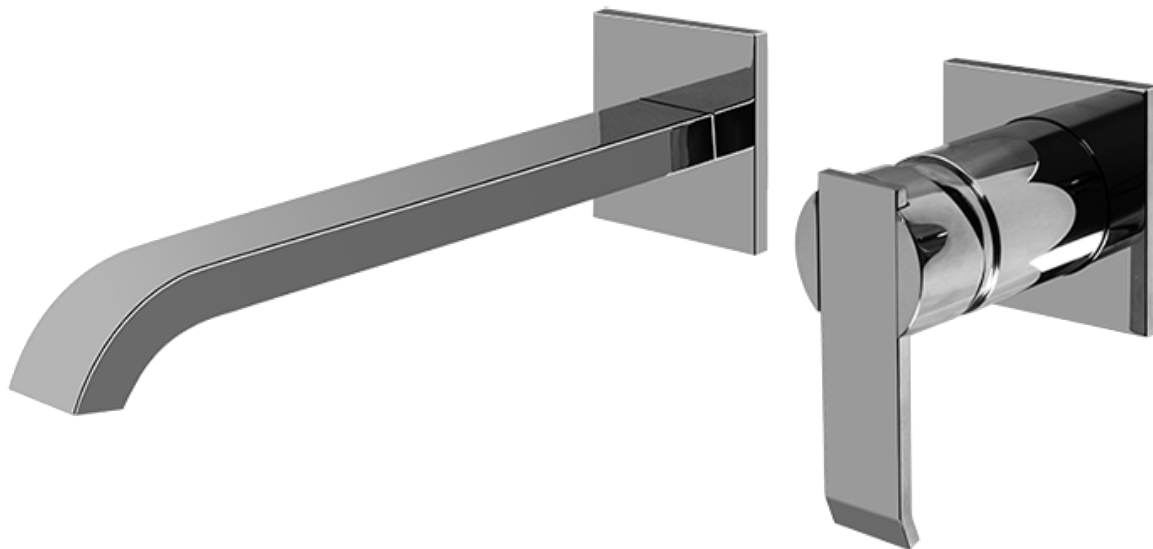

BATHROOM
Qubic Wall-Mounted Lavatory
Faucet w/Single Handle
G-6236-LM38W

GRAFF®

Information

- Wall-mount spout and handle installation
- Aerated Flow Rate ≤ 1.5 max gpm
- 9-1/4" spout reach
- Drain assembly not included
- Optional Matching Decorative Trap G-9971
- Optional extension kit
- ADA

G-6236-LM38W

Qubic Collection

Wall-Mounted Lavatory Faucet with Single Handle

GRAFF[®]
cutting edge design

Product Features

- Wall-mounted spout & handle
- Single metal lever control
- Aerated Flow ~1.5 gpm @ 60 psi
- 9-1/4" spout projection
- Requires G-1020 rough

Finishes

G-6236-LM38W

Qubic Collection

Wall-Mounted Lavatory Faucet with Single Handle

GRAFF[®]
cutting edge design

Product Features

- Wall-mounted spout & handle
- Single metal lever control
- Aerated Flow ~1.5 gpm @ 60 psi
- 9-1/4" spout projection
- Requires G-1020 rough