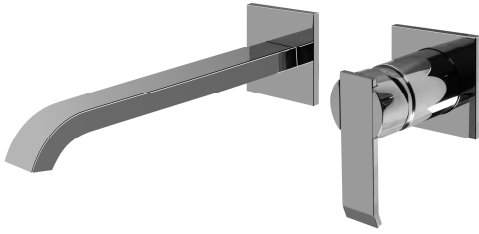

BATHROOM
Qubic Wall-Mounted Lavatory
Faucet w/Single Handle
G-6236-LM38W

GRAFF®

Information

- Wall-mount spout and handle installation
- Aerated Flow Rate ≤ 1.5 max gpm
- 9-1/4" spout reach
- Drain assembly not included
- Optional Matching Decorative Trap G-9971
- Optional extension kit
- ADA

G-6236-LM38W

Qubic Collection

Wall-Mounted Lavatory Faucet with Single Handle

GRAFF[®]
cutting edge design

Product Features

- Wall-mounted spout & handle
- Single metal lever control
- Aerated Flow ~1.5 gpm @ 60 psi
- 9-1/4" spout projection
- Requires G-1020 rough