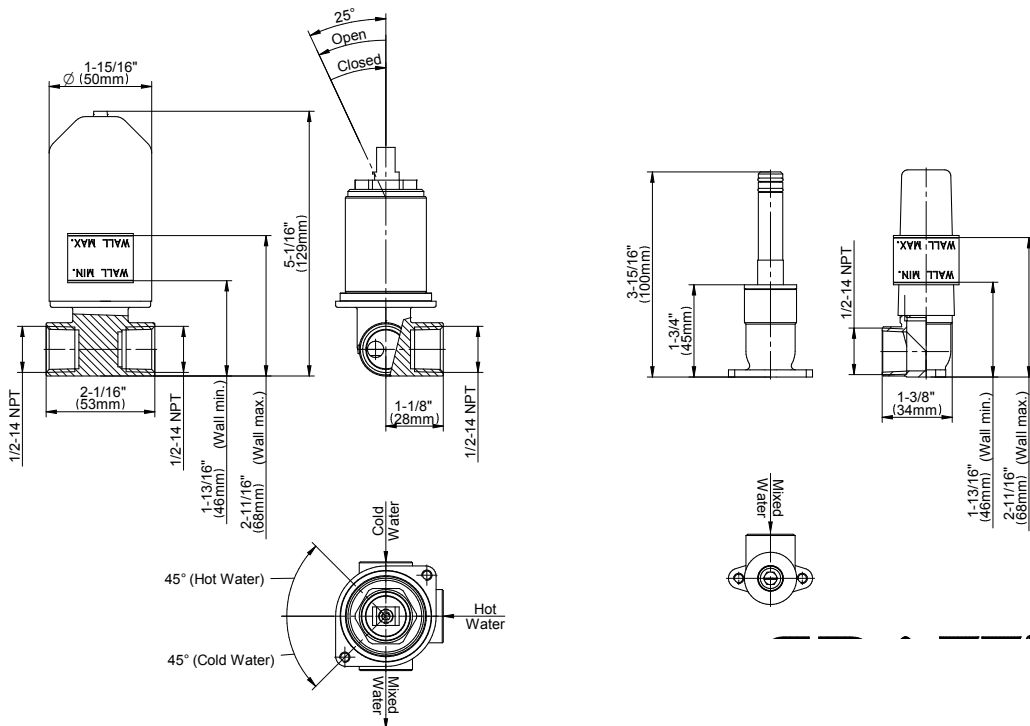

G-1085
Rough Valve

Product Features

- GPM depends on trim

Warranty

- Limited lifetime warranty

For complete warranty information go to <https://www.graff-faucets.com/en-nam/warranty>

The measurements shown are for reference only. Products and specifications shown are subject to change without notice. Revised 6/2018.