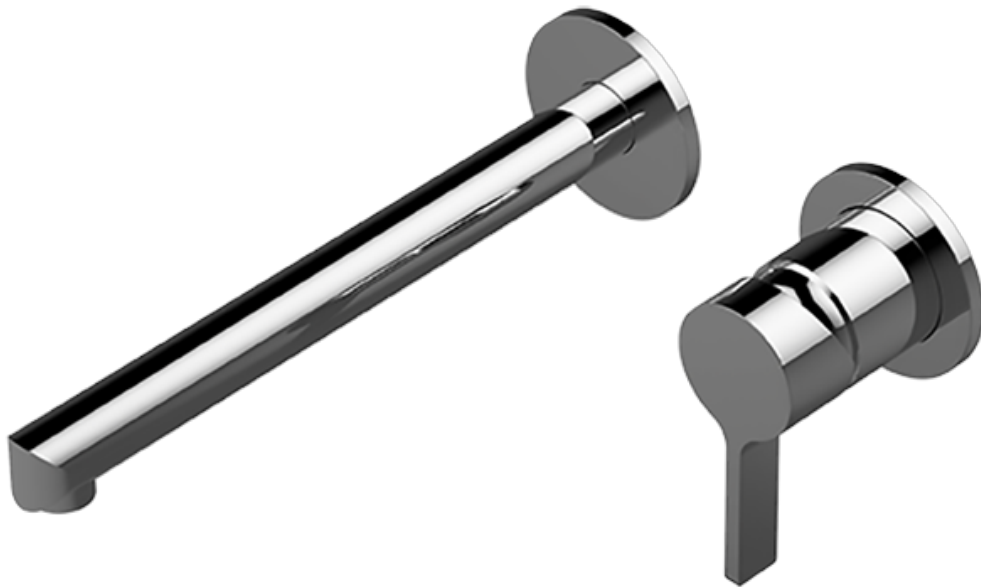

BATHROOM  
Terra Wall-Mounted Lavatory  
Faucet with Single Handle  
**G-6736-LM46W**

---

**GRAFF®**

[www.graff-designs.com](http://www.graff-designs.com) | phone: 800-954-4723

BATHROOM  
Terra Wall-Mounted Lavatory  
Faucet with Single Handle  
**G-6736-LM46W**

**GRAFF®**

**Information**

- Wall-mount spout and handle installation
- Aerated flow rate  $\leq 1.2$  max gpm
- 9-1/4" spout reach
- Drain assembly not included
- Optional Matching Decorative Trap G-9970
- Optional extension kit
- Handle may be installed on left or right of spout
- ADA
- CALGreen