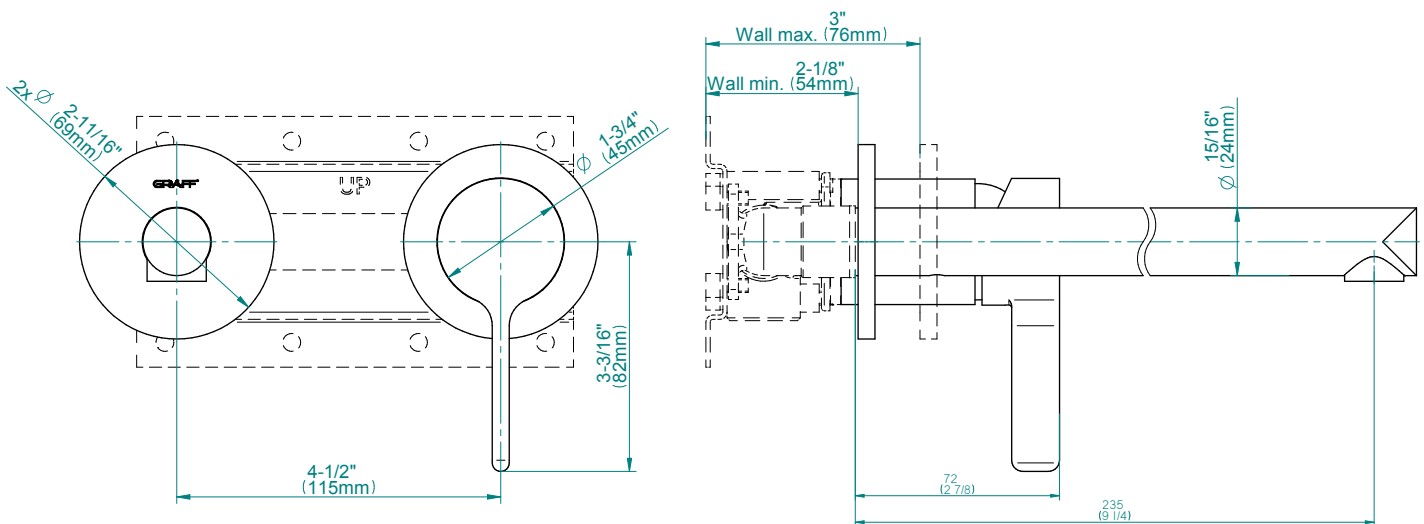

The measurements shown are for reference only. Products and specifications shown are subject to change without notice. Revised 02/2017

www.graff-faucets.com | phone: 800-954-4723