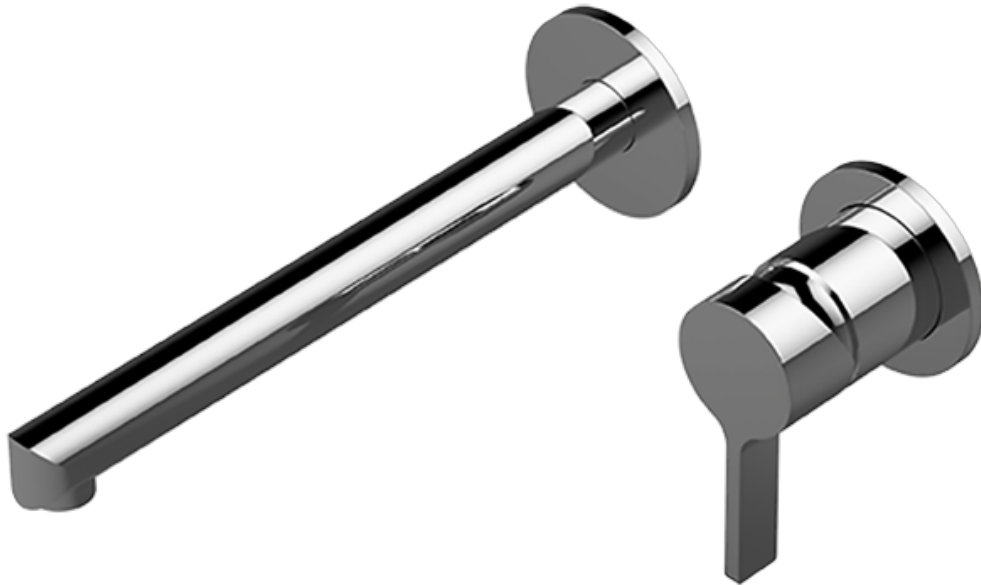

BATHROOM  
Terra Wall-Mounted Lavatory  
Faucet with Single Handle  
**G-6736-LM46W**

---

**GRAFF®**

### **Information**

- Wall-mount spout and handle installation
- Aerated flow rate  $\leq 1.2$  max gpm
- 9-1/4" spout reach
- Drain assembly not included
- Optional Matching Decorative Trap G-9970
- Optional extension kit
- Handle may be installed on left or right of spout
- ADA
- CALGreen

# G-6736-LM46W

Terra Collection

Wall-Mounted Lavatory Faucet (Rough and Trim)

**GRAFF**<sup>®</sup>  
CUTTING EDGE DESIGN

## Product Features

- Wall-mount spout and handle installation
- Aerated flow rate  $\leq 1.5$  max gpm, CA flow rate  $\leq 1.2$  max gpm
- 9-1/4" spout reach
- Drain assembly sold separate