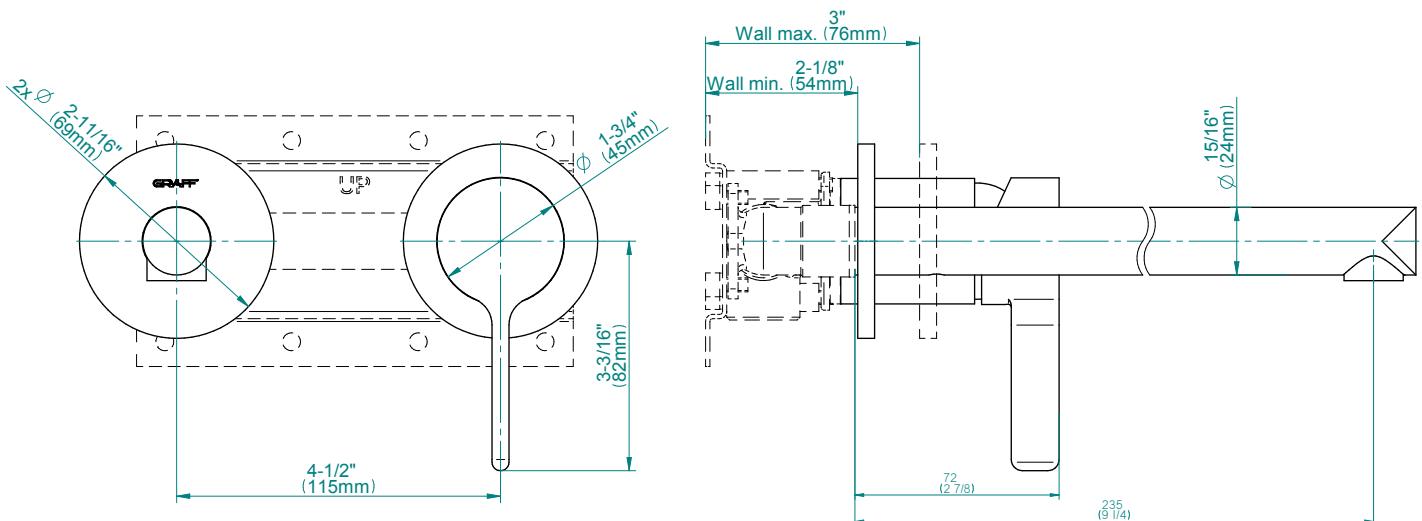

G-6736-LM46W

Terra Collection

Wall-Mounted Lavatory Faucet (Rough and Trim)

GRAFF®
CUTTING EDGE DESIGN

Product Features

- Wall-mount spout and handle installation
- Aerated flow rate ≤ 1.5 max gpm, CA flow rate ≤ 1.2 max gpm
- 9-1/4" spout reach
- Drain assembly sold separate

Available Finishes

- Polished Chrome
  G-6736-LM46W-PC
- Brushed Nickel
  G-6736-LM46W-BNi
- Polished Nickel
  G-6736-LM46W-PN
- Olive Bronze™
  G-6736-LM46W-OB*

* Special order finish- call for availability

Optional Accessories

- Drain assemblies: G-9955-**, G-9958-**, G-9961-**, G-9962-**
- Matching decorative trap G-9970-**

Code Compliance

- ADA
- CALGreen and CEC

Warranty

- Limited lifetime warranty

For complete warranty information go to www.graff-faucets.com/en-nam/warranty