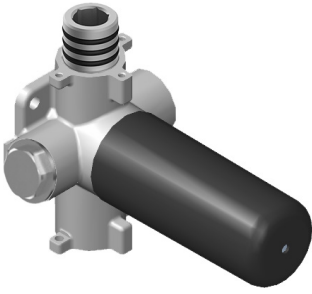

SHOWER
Lauren M-Series Thermostatic
Shower System - Shower with
Handshower
GS3.011WB-C3E0

GRAFF®

Information

- 3/4" thermostatic valve and trim
- 3/4" stop/volume control valve (2 pieces)
- 8" showerhead with 12" ceiling-mounted shower arm
- Showerhead features no-clog, easy-clean spray nozzles
- Handshower set with wall-mounted slide bar and 59" hose
- Optional extension kit
- Flow rates: showerhead \leq 1.8 max gpm, handshower \leq 1.5 max gpm
- ADA

G-8006

M-Series

3/4" Concealed Thermostatic Rough Valve

Product Features

- 12.9 gpm @ 60 psi
- 3/4" universal inlets
- Built-in service stops
- Stacking outlet feature
- Complete serviceability from front of all units
- Supplied with protective plastic cover
- CalGreen compliant dependent on functions

www.graff-faucets.com | phone: 800-954-4723

SHOWER
Stop/Volume Control Valve with
Pass Through
G-8076

GRAFF®

Information

- 12.3 gpm @ 60 psi
- 3/4" universal inlets/outlets with female threads
- Stacking inlet and pass-through port feature
- Supplied with protective plastic cover
- CalGreen compliant dependent on functions

G-8076

M-Series

Stop/Volume Control Rough Valve with Pass-Through

GRAFF[®]
CUTTING EDGE DESIGN

Product Features

- 13.2 gpm @ 60 psi
- 3/4" universal inlets/outlets with female threads
- Stacking inlet and pass-through port feature
- Supplied with protective plastic cover
- CalGreen compliant dependent on functions