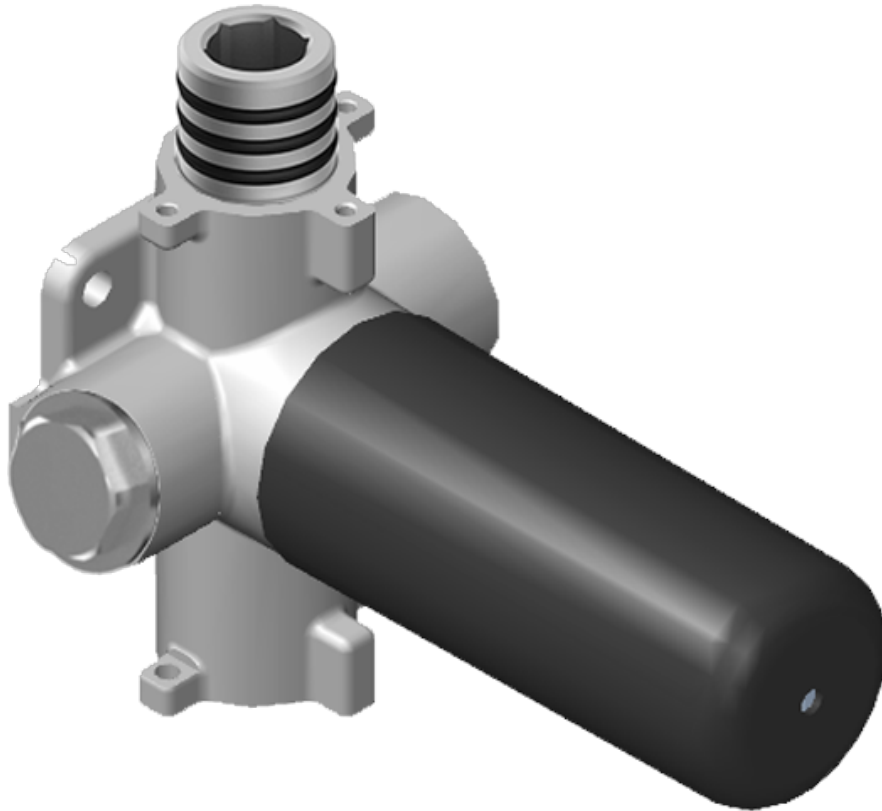

SHOWER
Lauren M-Series Thermostatic
Shower System - Shower with
Handshower
GS3.011WB-C3E0

GRAFF®

Information

- 3/4" thermostatic valve and trim
- 3/4" stop/volume control valve (2 pieces)
- 8" showerhead with 12" ceiling-mounted shower arm
- Showerhead features no-clog, easy-clean spray nozzles
- Handshower set with wall-mounted slide bar and 59" hose
- Optional extension kit
- Flow rates: showerhead \leq 1.8 max gpm, handshower \leq 1.5 max gpm
- ADA

SHOWER
Thermostatic Rough Valve
G-8006

GRAFF®

Information

- 12.9 gpm @ 60 psi
- 3/4" universal inlets
- Built-in service stops
- Stacking outlet feature
- Complete serviceability from front of all units
- Supplied with protective plastic cover
- CalGreen compliant dependent on functions

G-8006

M-Series

3/4" Concealed Thermostatic Rough Valve

Product Features

- 12.9 gpm @ 60 psi
- 3/4" universal inlets
- Built-in service stops
- Stacking outlet feature
- Complete serviceability from front of all units
- Supplied with protective plastic cover
- CalGreen compliant dependent on functions

www.graff-faucets.com | phone: 800-954-4723

SHOWER
Stop/Volume Control Valve with
Pass Through
G-8076

GRAFF®

Information

- 12.3 gpm @ 60 psi
- 3/4" universal inlets/outlets with female threads
- Stacking inlet and pass-through port feature
- Supplied with protective plastic cover
- CalGreen compliant dependent on functions