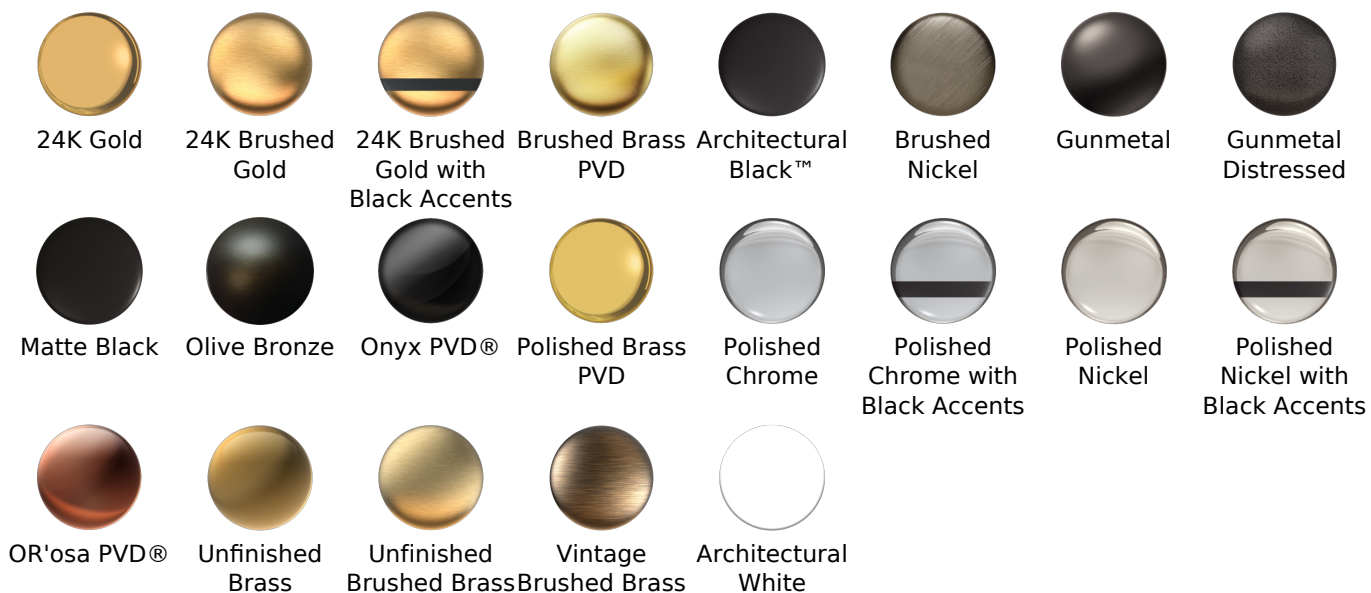

**Finishes**

**Finishes**

|   |   |   |   |   |   |   |   |
|---|---|---|---|---|---|---|---|
|  |  |  |  |  |  |  |  |
| 24K Gold  | 24K Brushed Gold  | 24K Brushed Gold with Black Accents   | Brushed Brass PVD   | Architectural Black™  | Brushed Nickel  | Gunmetal  | Gunmetal Distressed   |
|  |  |  |  |  |  |  |  |
| Matte Black   | Olive Bronze  | Onyx PVD®   | Polished Brass PVD  | Polished Chrome   | Polished Chrome with Black Accents  | Polished Nickel   | Polished Nickel with Black Accents  |
|  |  |  |  |  |   |   |   |
| OR'osa PVD®   | Unfinished Brass  | Unfinished Brushed Brass  | Vintage Brushed Brass   | Architectural White   |   |   |   |

## Finishes

|   |   |   |   |   |   |   |   |
|---|---|---|---|---|---|---|---|
|  |  |  |  |  |  |  |  |
| 24K Gold  | 24K Brushed Gold  | 24K Brushed Gold with Black Accents   | Brushed Brass PVD   | Architectural Black™  | Brushed Nickel  | Gunmetal  | Gunmetal Distressed   |
|  |  |  |  |  |  |  |  |
| Matte Black   | Olive Bronze  | Onyx PVD®   | Polished Brass PVD  | Polished Chrome   | Polished Chrome with Black Accents  | Polished Nickel   | Polished Nickel with Black Accents  |
|  |  |  |  |  |   |   |   |
| OR'osa PVD®   | Unfinished Brass  | Unfinished Brushed Brass  | Vintage Brushed Brass   | Architectural White   |   |   |   |

**Finishes**

|   |   |   |   |   |   |   |   |
|---|---|---|---|---|---|---|---|
|  |  |  |  |  |  |  |  |
| 24K Gold  | 24K Brushed Gold  | 24K Brushed Gold with Black Accents   | Brushed Brass PVD   | Architectural Black™  | Brushed Nickel  | Gunmetal  | Gunmetal Distressed   |
|  |  |  |  |  |  |  |  |
| Matte Black   | Olive Bronze  | Onyx PVD®   | Polished Brass PVD  | Polished Chrome   | Polished Chrome with Black Accents  | Polished Nickel   | Polished Nickel with Black Accents  |
|  |  |  |  |  |   |   |   |
| OR'osa PVD®   | Unfinished  | Unfinished  | Vintage   | Architectural   |   |   |   |