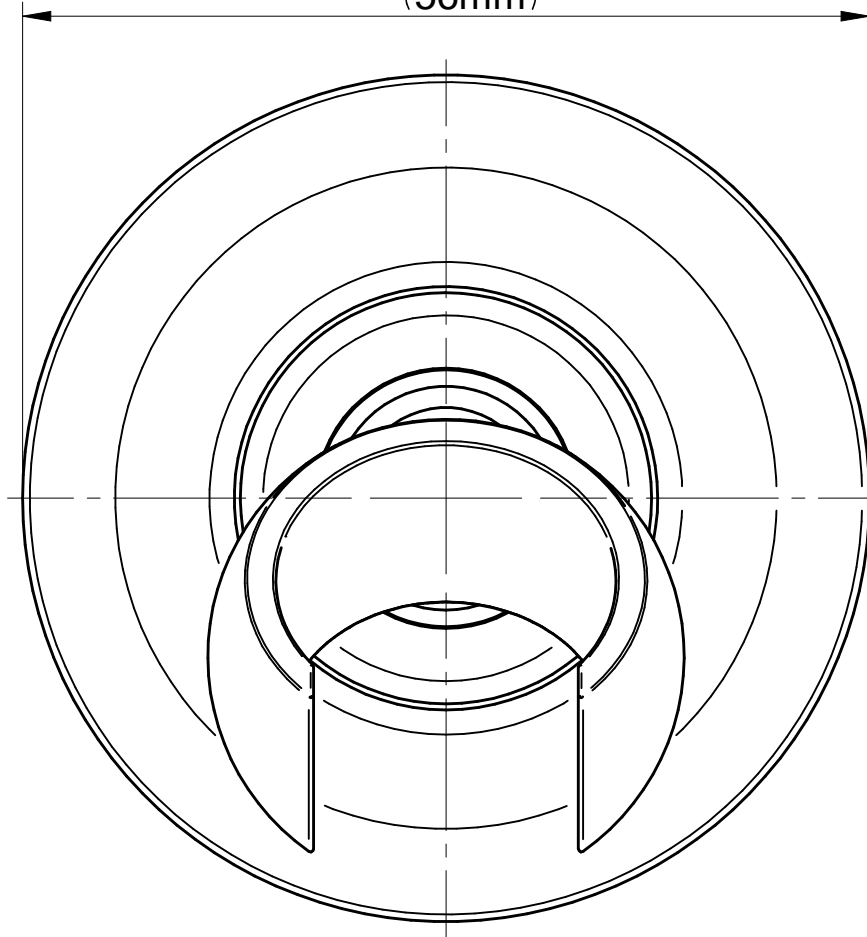

G-8682

Camden Series

Ø 2-3/16"
(56mm)