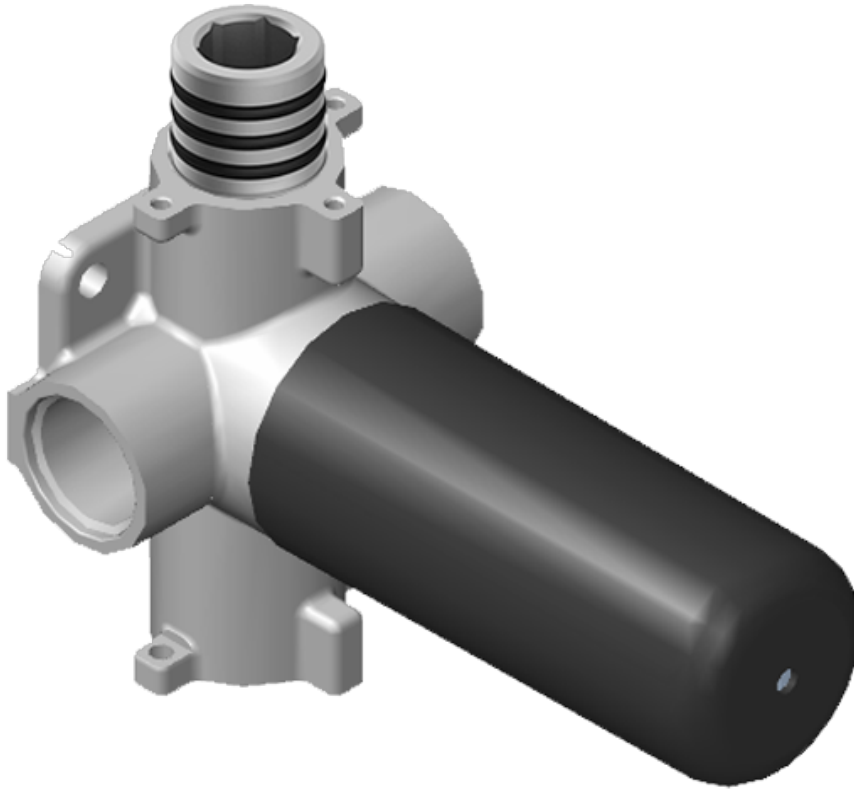

SHOWER
M-Series Thermostatic Shower
System - Ametis Ring
GL2.009SD-LM58E0

GRAFF®

Information

- 3/4" thermostatic valve and trim
- 3/4" 2-way diverter valve and trim
- G-8760 Ametis Ring with waterfall and rain shower settings, features no-clog, easy-clean nozzles
- Single LED light with 6 color variations
- Includes wall-mount button for LED control box
- Optional extension kit
- Flow rates: rain shower \leq 2.0 max gpm, waterfall \leq 2.0 max gpm
- ADA
- CALGreen

SHOWER
M-Series Thermostatic Valve Trim
with Handle

GRAFF[®]

Information

- Single metal handle
- Decorative trim plate
- Use with G-8006 Thermostatic Rough Valve
- ADA

Finishes

Architectural
Black™

Matte Black

www.graff-faucets.com | phone: 800-954-4723

SHOWER
Two-Way Diverter Volume Control
Valve WITH Off Function and Pass-
Through
G-8052

GRAFF®

Information

- 11.7 gpm @ 60 psi
- 3/4" universal inlets/outlets with female threads
- Operates one function at a time
- Stacking inlet and pass-through port feature
- Supplied with protective plastic cover
- CALGreen compliant depending on functions

Finishes

G-8052 M-Series
 2-Way Diverter Volume Control Valve
 WITH Off Function and Pass-Through

Product Features

- 12.1 gpm @ 60 psi
- 3/4" universal inlets/outlets with female threads
- Stacking inlet and pass-through port feature
- Supplied with protective plastic cover
- CalGreen compliant dependent on functions