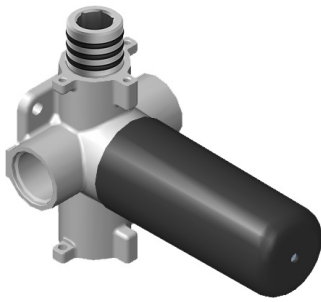

SHOWER
M-Series Thermostatic Valve Trim
with Handle

GRAFF[®]

Information

- Single metal handle
- Decorative trim plate
- Use with G-8006 Thermostatic Rough Valve
- ADA

Finishes

Architectural
Black™

Matte Black

www.graff-faucets.com | phone: 800-954-4723

SHOWER
Two-Way Diverter Volume Control
Valve WITH Off Function and Pass-
Through
G-8052

GRAFF®

Information

- 11.7 gpm @ 60 psi
- 3/4" universal inlets/outlets with female threads
- Operates one function at a time
- Stacking inlet and pass-through port feature
- Supplied with protective plastic cover
- CALGreen compliant depending on functions

Finishes

G-8052 M-Series
 2-Way Diverter Volume Control Valve
 WITH Off Function and Pass-Through

Product Features

- 12.1 gpm @ 60 psi
- 3/4" universal inlets/outlets with female threads
- Stacking inlet and pass-through port feature
- Supplied with protective plastic cover
- CalGreen compliant dependent on functions