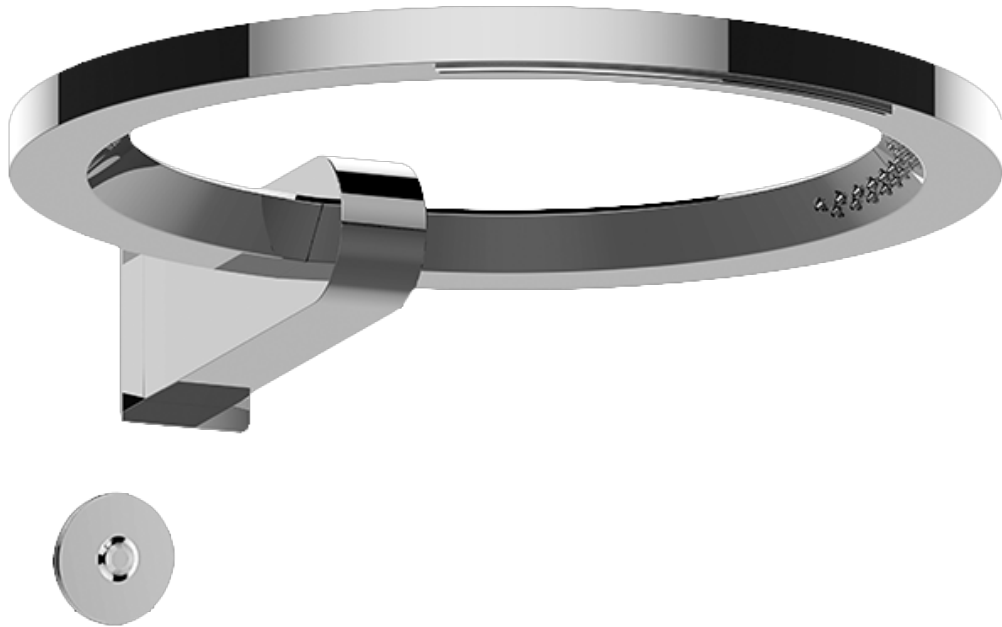

SHOWER
Ametis Ring
G-8760

GRAFF®

Information

- Wall-mounted installation
- 6-color LED chromotherapy lighting
- Dual-function water feature with cascade & waterfall shower settings
- Features no-clog, easy-clean nozzles
- Flow rates: rain shower ≤ 2.0 max gpm, waterfall ≤ 2.0 max gpm
- Includes wall-mount button for LED control box
- CALGreen