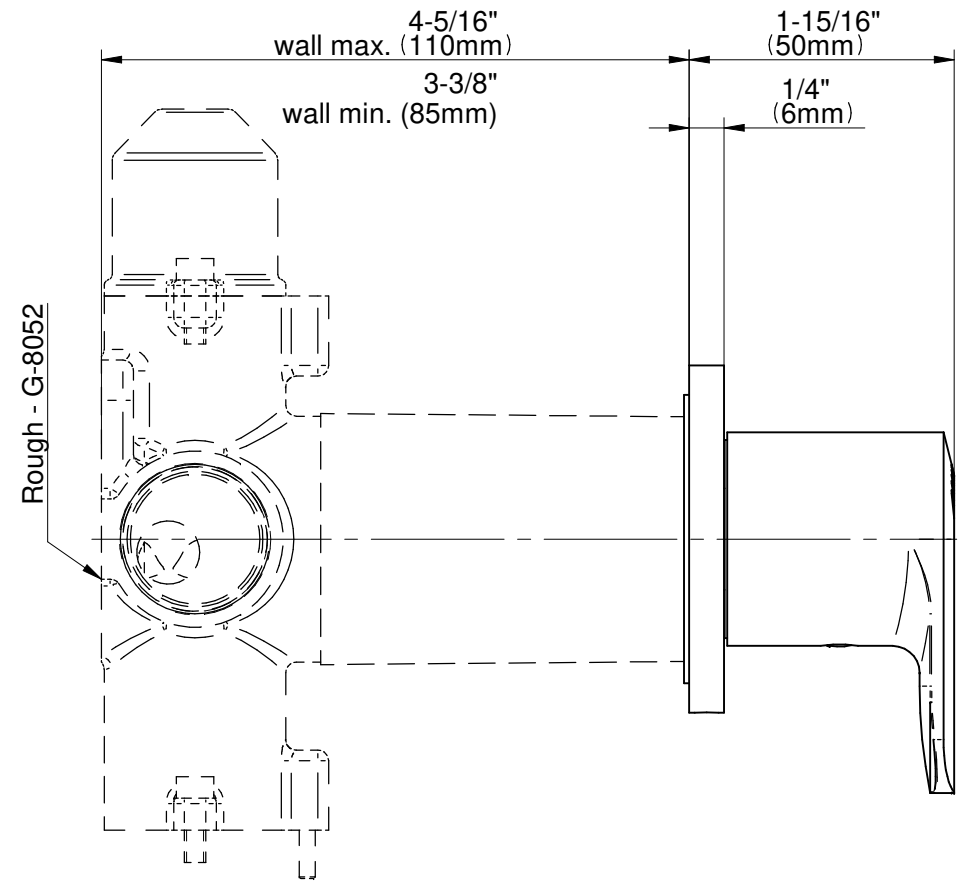

G-8068-LM58E1-T

Sento Series