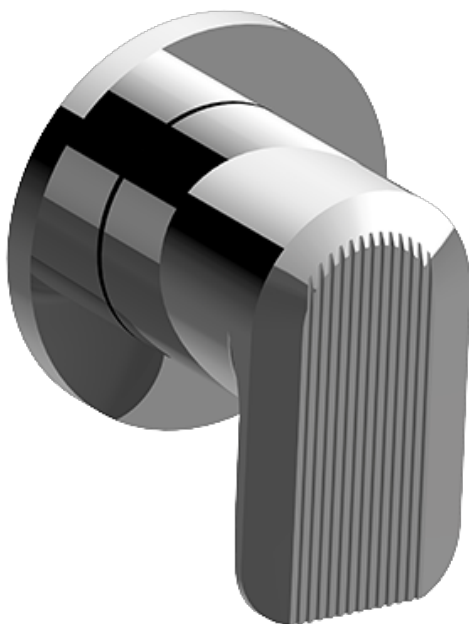

SHOWER
M-Series Thermostatic Shower
System - Ametis Ring
GL2.009SD-LM58E0

GRAFF®

Information

- 3/4" thermostatic valve and trim
- 3/4" 2-way diverter valve and trim
- G-8760 Ametis Ring with waterfall and rain shower settings, features no-clog, easy-clean nozzles
- Single LED light with 6 color variations
- Includes wall-mount button for LED control box
- Optional extension kit
- Flow rates: rain shower \leq 2.0 max gpm, waterfall \leq 2.0 max gpm
- ADA
- CALGreen

SHOWER
M-Series Thermostatic Valve Trim
with Handle

GRAFF[®]

Information

- Single metal handle
- Decorative trim plate
- Use with G-8006 Thermostatic Rough Valve
- ADA

Finishes

Architectural
Black™

Matte Black

Polished
Chrome

Architectural
White

G-8037-LM58E-T

Sento Series

SHOWER
M-Series 2-Way Diverter Valve
Trim with Handle

GRAFF[®]

Information

- M-Series 2-Way Diverter Valve Trim with Handle
- Decorative trim plate
- Use with G-8052 2-Way Diverter Volume Control Valve WITH Off Function and Pass-Through
- ADA

Finishes

Architectural
Black™

Matte Black

Polished
Chrome

Architectural
White

G-8068-LM58E1-T

Sento Series

SHOWER
Thermostatic Rough Valve
G-8006