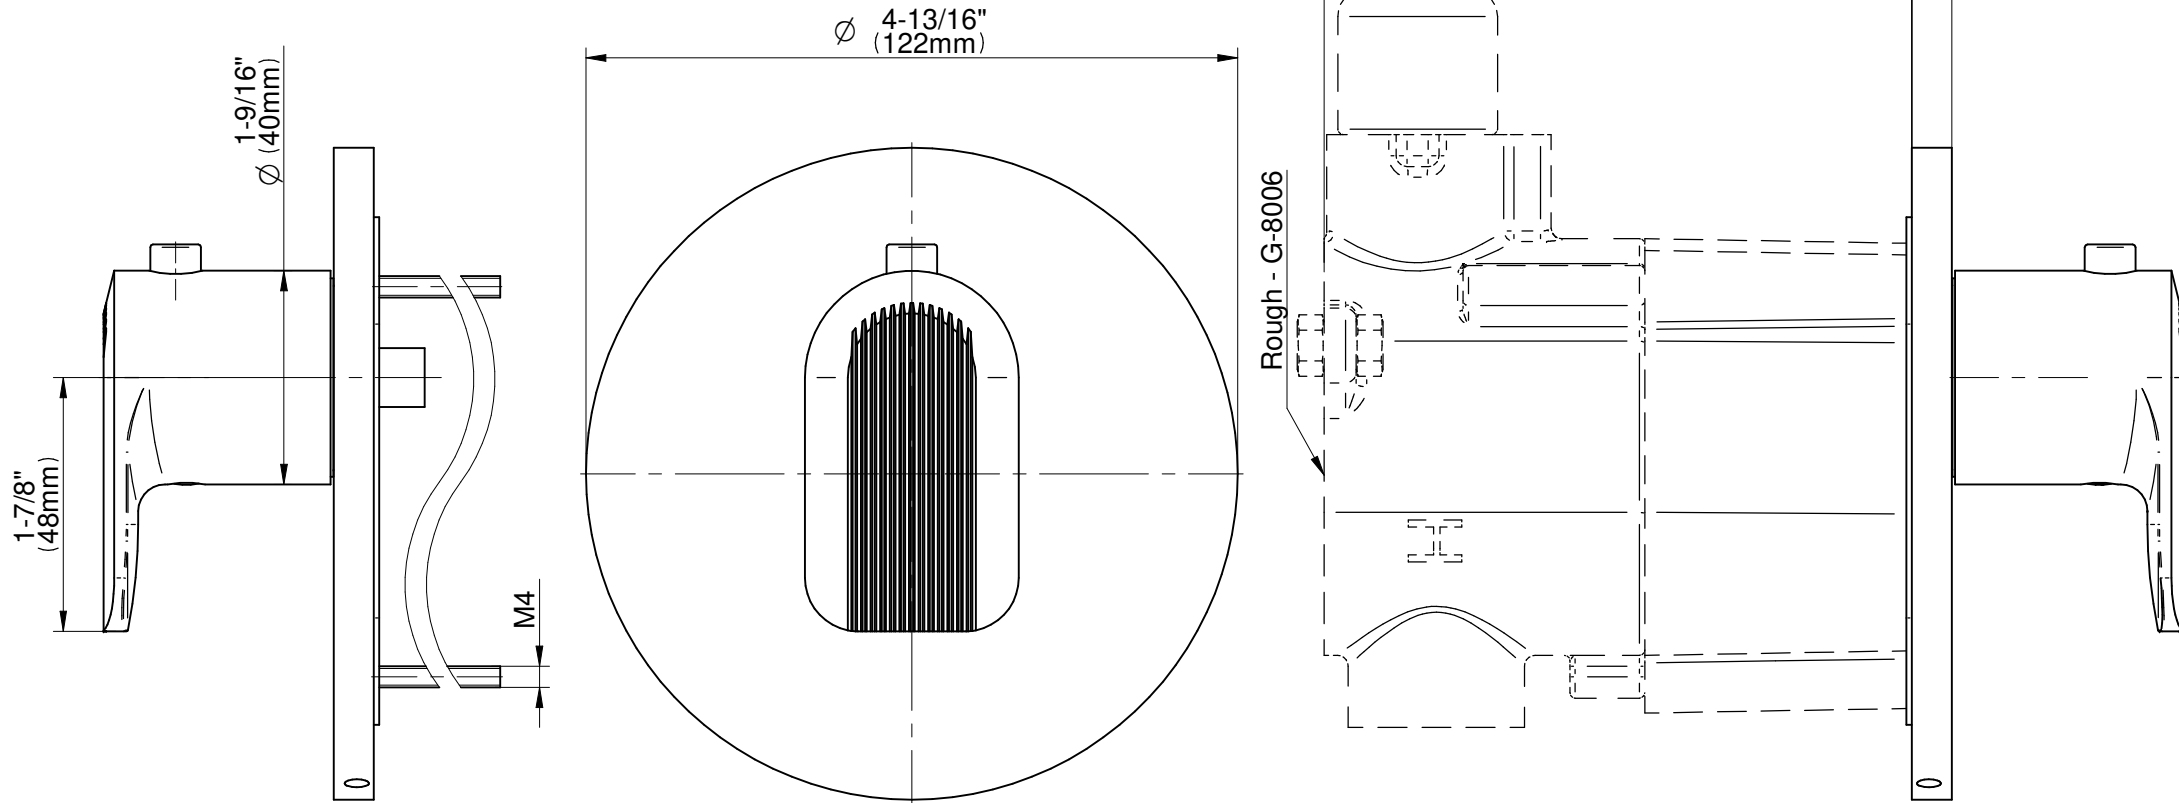

SHOWER
M-Series Thermostatic Shower
System - Ametis Ring
GL2.009SD-LM58E0

GRAFF®

Information

- 3/4" thermostatic valve and trim
- 3/4" 2-way diverter valve and trim
- G-8760 Ametis Ring with waterfall and rain shower settings, features no-clog, easy-clean nozzles
- Single LED light with 6 color variations
- Includes wall-mount button for LED control box
- Optional extension kit
- Flow rates: rain shower \leq 2.0 max gpm, waterfall \leq 2.0 max gpm
- ADA
- CALGreen

SHOWER
M-Series Thermostatic Valve Trim
with Handle

GRAFF[®]

Information

- Single metal handle
- Decorative trim plate
- Use with G-8006 Thermostatic Rough Valve
- ADA

Finishes

Architectural
Black™

Matte Black

Polished
Chrome

Architectural
White

G-8037-LM58E-T

Sento Series

SHOWER
M-Series 2-Way Diverter Valve
Trim with Handle

GRAFF[®]

Information

- M-Series 2-Way Diverter Valve Trim with Handle
- Decorative trim plate
- Use with G-8052 2-Way Diverter Volume Control Valve WITH Off Function and Pass-Through
- ADA