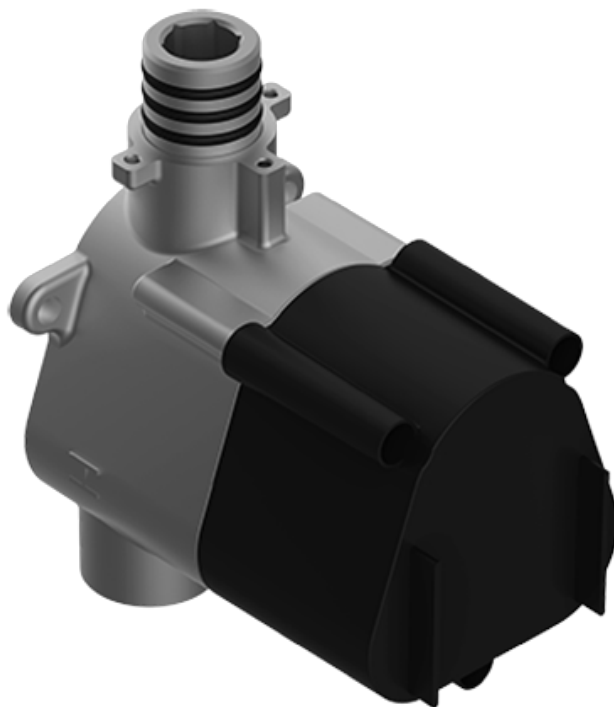

SHOWER
M-Series Thermostatic Shower
System - Ametis Ring
GL2.009SD-LM58E0

GRAFF®

Information

- 3/4" thermostatic valve and trim
- 3/4" 2-way diverter valve and trim
- G-8760 Ametis Ring with waterfall and rain shower settings, features no-clog, easy-clean nozzles
- Single LED light with 6 color variations
- Includes wall-mount button for LED control box
- Optional extension kit
- Flow rates: rain shower \leq 2.0 max gpm, waterfall \leq 2.0 max gpm
- ADA
- CALGreen

SHOWER
M-Series Thermostatic Valve Trim
with Handle

GRAFF[®]

Information

- Single metal handle
- Decorative trim plate
- Use with G-8006 Thermostatic Rough Valve
- ADA

Finishes

Architectural
Black™

Matte Black

Polished
Chrome

Architectural
White

G-8037-LM58E-T

Sento Series

SHOWER
M-Series 2-Way Diverter Valve
Trim with Handle

GRAFF[®]

Information

- M-Series 2-Way Diverter Valve Trim with Handle
- Decorative trim plate
- Use with G-8052 2-Way Diverter Volume Control Valve WITH Off Function and Pass-Through
- ADA

GRAFF[®]

Information

- 12.9 gpm @ 60 psi
- 3/4" universal inlets
- Built-in service stops
- Stacking outlet feature
- Complete serviceability from front of all units
- Supplied with protective plastic cover
- CalGreen compliant dependent on functions