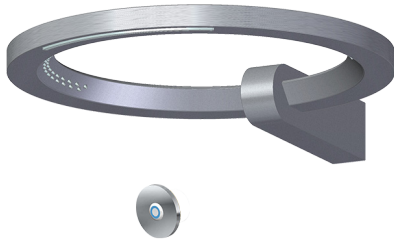

SHOWER
M-Series Thermostatic Valve Trim
with Handle

GRAFF[®]

Information

- Single metal handle
- Decorative trim plate
- Use with G-8006 Thermostatic Rough Valve
- ADA

Finishes

Architectural
Black™

Matte Black

www.graff-faucets.com | phone: 800-954-4723

SHOWER
Ametis Ring
G-8760

GRAFF®

Information

- Wall-mounted installation
- 6-color LED chromotherapy lighting
- Dual-function water feature with cascade & waterfall shower settings
- Features no-clog, easy-clean nozzles
- Flow rates: rain shower ≤ 2.0 max gpm, waterfall ≤ 2.0 max gpm
- Includes wall-mount button for LED control box
- CALGreen

Product Features

- Wall-mounted installation
- 6-color LED chromotherapy lighting
- Dual-function water feature with waterfall and rain shower settings
- Features no-clog, easy-clean spray nozzles
- Flow rates: rain shower ≤ 2.0 max gpm, waterfall ≤ 2.0 max gpm
- Includes wall-mount button for LED control box