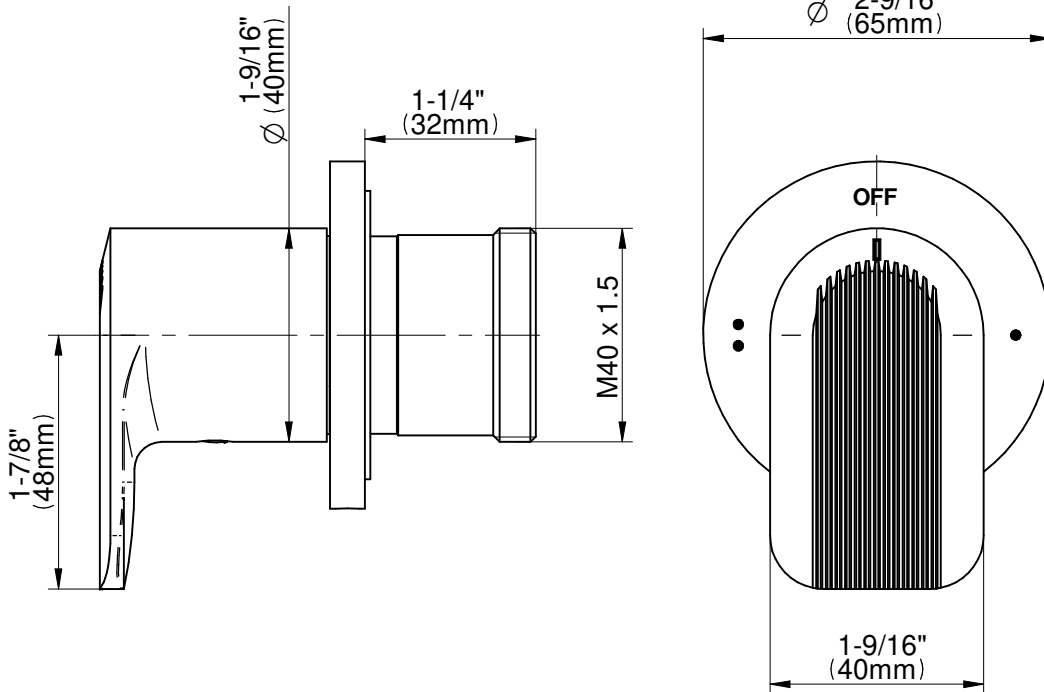

G-8068-LM58E1-T

Sento Series