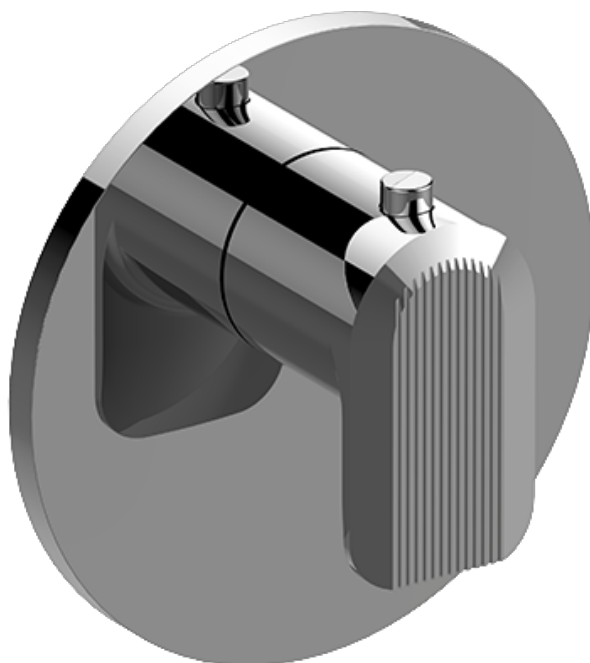

SHOWER
M-Series Thermostatic Shower
System - Ametis Ring
GL2.009SD-LM58E0

GRAFF®

Information

- 3/4" thermostatic valve and trim
- 3/4" 2-way diverter valve and trim
- G-8760 Ametis Ring with waterfall and rain shower settings, features no-clog, easy-clean nozzles
- Single LED light with 6 color variations
- Includes wall-mount button for LED control box
- Optional extension kit
- Flow rates: rain shower \leq 2.0 max gpm, waterfall \leq 2.0 max gpm
- ADA
- CALGreen

SHOWER
M-Series Thermostatic Valve Trim
with Handle

GRAFF[®]

Information

- Single metal handle
- Decorative trim plate
- Use with G-8006 Thermostatic Rough Valve
- ADA

Finishes

Architectural
Black™

Matte Black

Polished
Chrome

Architectural
White

G-8037-LM58E-T

Sento Series

SHOWER
M-Series 2-Way Diverter Valve
Trim with Handle

GRAFF[®]

Information

- M-Series 2-Way Diverter Valve Trim with Handle
- Decorative trim plate
- Use with G-8052 2-Way Diverter Volume Control Valve WITH Off Function and Pass-Through
- ADA