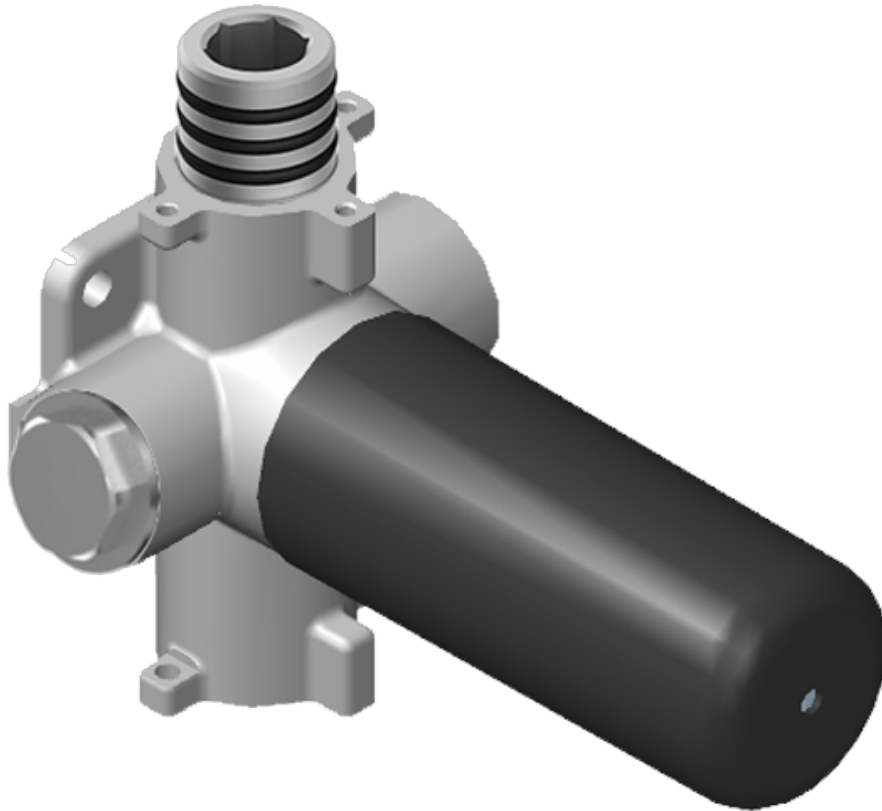

SHOWER
M-Series Full Thermostatic
Shower System
GM3.128SH-LM36E0

GRAFF®

Information

- 3/4" thermostatic valve and trim
- 3/4" stop/volume control valve and 2-way diverter valve and trims
- Showerhead features no-clog, easy-clean spray nozzles
- Flush-mounted swivel body sprays (3 pieces)
- Handshower set with wall bracket and 59" hose
- Optional extension kit
- Flow rates: showerhead ≤ 1.8 max gpm, handshower ≤ 1.5 max gpm, body sprays ≤ 1.5 max gpm each
- ADA

www.graff-faucets.com | phone: 800-954-4723

SHOWER
Sade M-Series Thermostatic Valve
Trim with Handle
G-8043-LM36E-T

GRAFF®

Information

- Single metal handle
- Decorative trim plate
- Use with G-8006 Thermostatic Rough Valve
- ADA

Finishes

Polished
Chrome

Steelnox®
(Satin Nickel)

SHOWER
M-Series 2-Way Diverter Valve
Trim with Handle
G-8071-LM36E1-T

GRAFF®

Information

- Single metal handle
- Decorative trim plate
- Use with G-8052 2-Way Diverter Volume Control Valve WITH Off Function and Pass-Through
- ADA

Finishes

Polished
Chrome

Steelnox®
(Satin Nickel)

G-8071-LM36E1-T

TARGA Series

SHOWER
Stop/Volume Control Valve with
Pass Through
G-8076

GRAFF®

Information