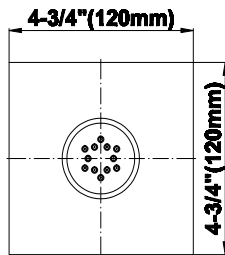

G-8497

Shower Components

Contemporary Flush-Mount Body Spray with Solid Brass Swivel Head

GRAFF®

Product Features

- 12 no-clog, easy-clean silicone jets
- Metal ball-joint allows for 18° angle adjustment of body spray
- Brass wall escutcheon and Flush-mounted trim
- 1/2" NPT female thread inlet
- Body spray flow rate ≤ 1.5 max gpm

Warranty

- Limited lifetime warranty

For complete warranty information go to www.graff-designs.com/en-nam/warranty

Available Finishes

- Polished Chrome
  G-8497-PC
- Polished Nickel
  G-8497-PN
- Brushed Nickel
  G-8497-BNi
- Matte Black*
  G-8497-MBK*
- Architectural Black*
  G-8497-BK*
- Architectural White*
  G-8497-WT*
- Olive Brass
  G-8497-OB
- Gunmetal*
  G-8497-GM*
- Steelnox
  G-8497-SN
- OR'osa PVD*
  G-8497-RG*
- Onyx PVD*
  G-8497-OX*
- Polished Brass PVD*
  G-8497-PB*
- Brushed Brass PVD*
  G-8497-BB*
- Brushed Gold*
  G-8497-BAU*
- Gold*
  G-8497-AU*
- Gunmetal Distressed*
  G-8497-GMD*