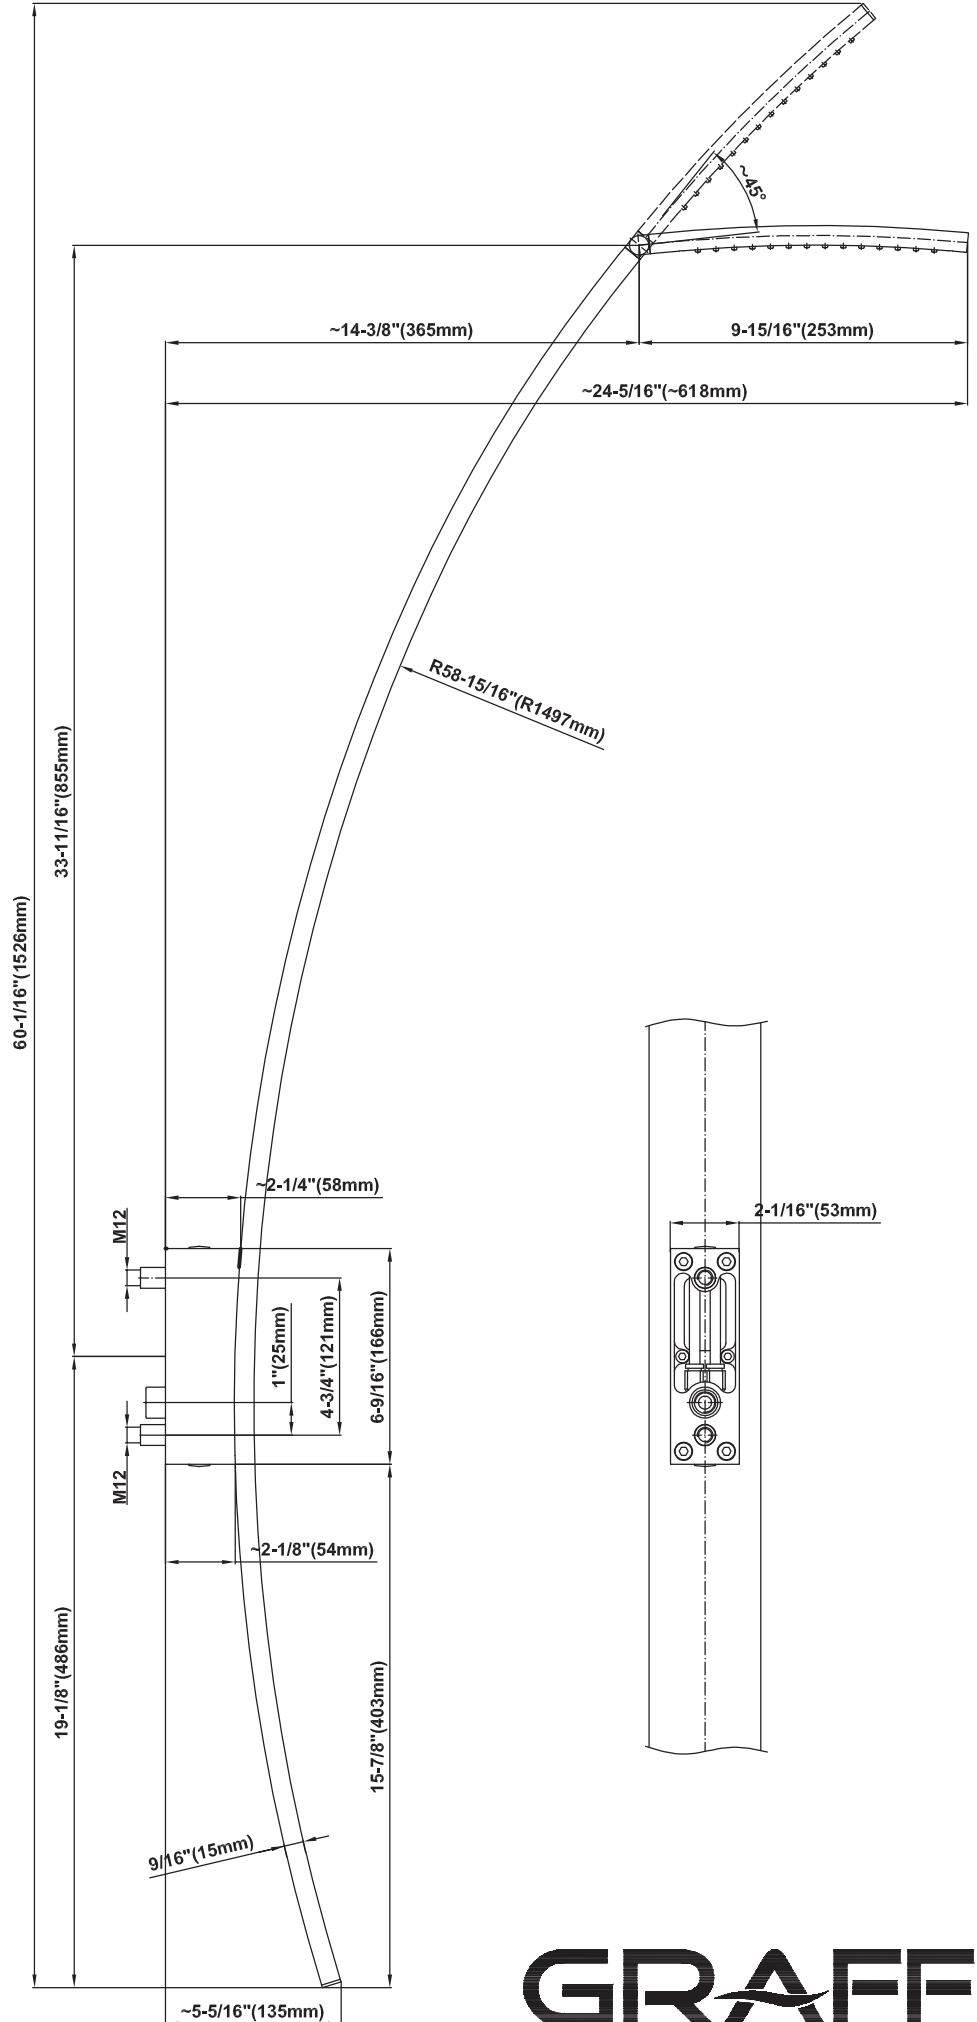

G-8700

LUNA Series