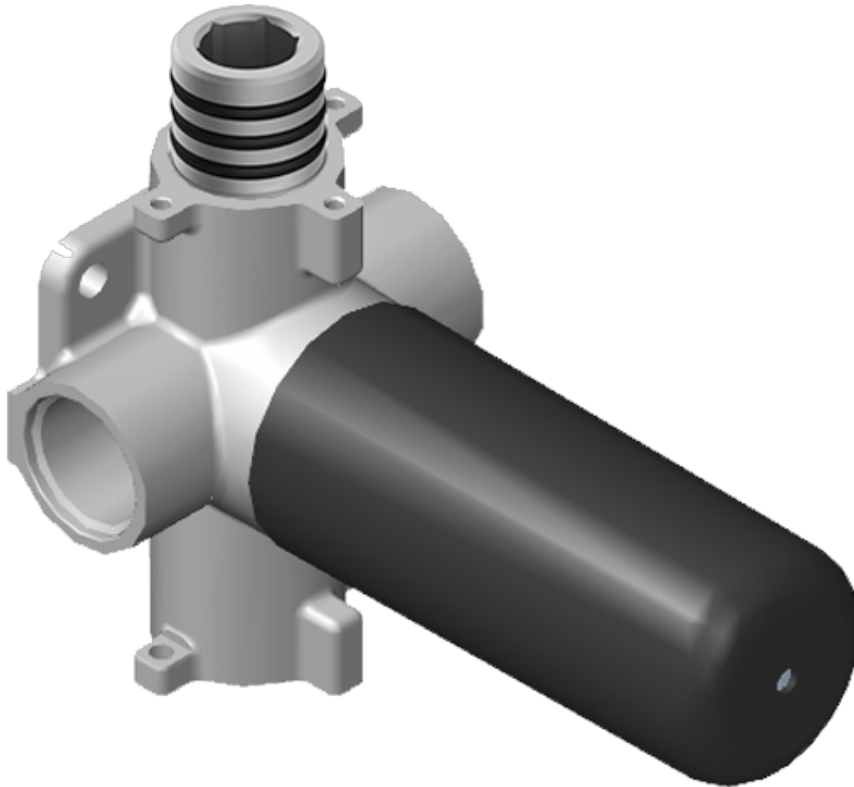

Finishes

Polished
Chrome

Steelnox®
(Satin Nickel)

G-8006

M-Series

3/4" Concealed Thermostatic Rough Valve

Product Features

- 12.9 gpm @ 60 psi
- 3/4" universal inlets
- Built-in service stops
- Stacking outlet feature
- Complete serviceability from front of all units
- Supplied with protective plastic cover
- CalGreen compliant dependent on functions

www.graff-faucets.com | phone: 800-954-4723

SHOWER
Sade M-Series Thermostatic Valve
Trim with Handle
G-8043-LM36E-T

GRAFF®

Information

- Single metal handle
- Decorative trim plate
- Use with G-8006 Thermostatic Rough Valve
- ADA

Finishes

Polished
Chrome

Steelnox®
(Satin Nickel)

G-8043-LM36E-T

TARGA Series

SHOWER
Two-Way Diverter Volume Control
Valve WITH Off Function and Pass-
Through
G-8052

GRAFF®

Information

Finishes

Polished
Chrome

Steelnox®
(Satin Nickel)

SHOWER
M-Series 2-Way Diverter Valve
Trim with Handle
G-8071-LM36E1-T

GRAFF®

Information

- Single metal handle
- Decorative trim plate
- Use with G-8052 2-Way Diverter Volume Control Valve WITH Off Function and Pass-Through
- ADA