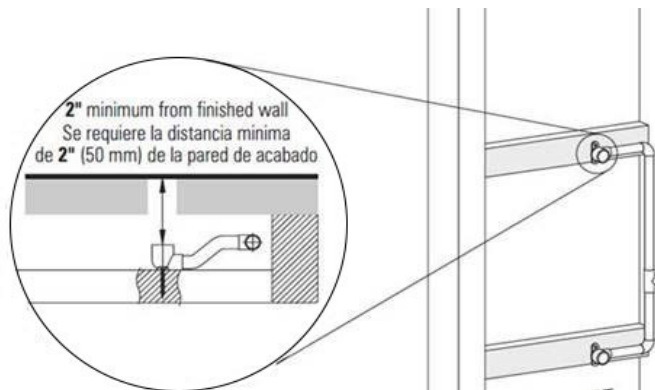

G-8497

Shower Components

Contemporary Flush-Mount Body Spray with Solid Brass Swivel Head

GRAFF®

Product Features

- 12 no-clog, easy-clean silicone jets
- Metal ball-joint allows for 18° angle adjustment of body spray
- Brass wall escutcheon and Flush-mounted trim
- 1/2" NPT female thread inlet
- Body spray flow rate ≤ 1.5 max gpm

Warranty

- Limited lifetime warranty

For complete warranty information go to www.graff-designs.com/en-nam/warranty

Available Finishes

- Polished Chrome
  G-8497-PC
- Polished Nickel
  G-8497-PN
- Brushed Nickel
  G-8497-BNi
- Matte Black*
  G-8497-MBK*
- Architectural Black*
  G-8497-BK*
- Architectural White*
  G-8497-WT*
- Olive Brass
  G-8497-OB
- Gunmetal*
  G-8497-GM*
- Steelnox
  G-8497-SN
- OR'osa PVD*
  G-8497-RG*
- Onyx PVD*
  G-8497-OX*
- Polished Brass PVD*
  G-8497-PB*
- Brushed Brass PVD*
  G-8497-BB*
- Brushed Gold*
  G-8497-BAU*
- Gold*
  G-8497-AU*
- Gunmetal Distressed*
  G-8497-GMD*