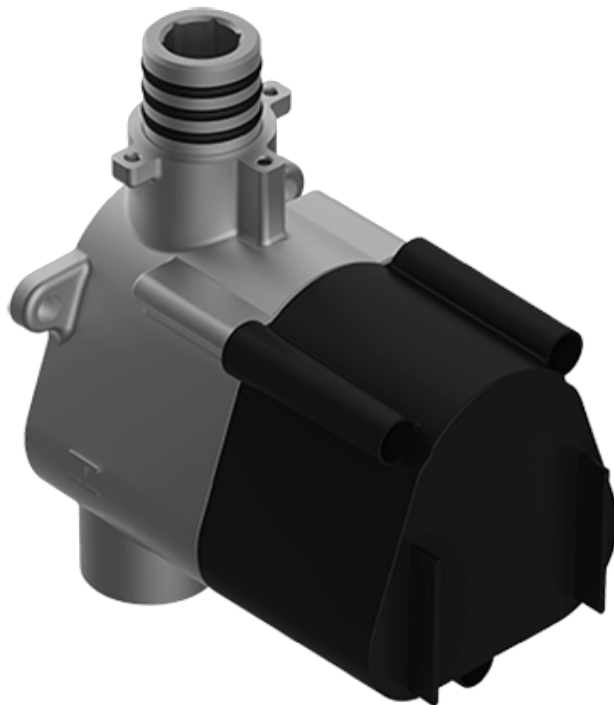

SHOWER
M-Series Full Thermostatic
Shower System
GM3.128SH-LM36E0

GRAFF®

Information

- 3/4" thermostatic valve and trim
- 3/4" stop/volume control valve and 2-way diverter valve and trims
- Showerhead features no-clog, easy-clean spray nozzles
- Flush-mounted swivel body sprays (3 pieces)
- Handshower set with wall bracket and 59" hose
- Optional extension kit
- Flow rates: showerhead ≤ 1.8 max gpm, handshower ≤ 1.5 max gpm, body sprays ≤ 1.5 max gpm each
- ADA

SHOWER
Thermostatic Rough Valve
G-8006

GRAFF®

Information

- 12.9 gpm @ 60 psi
- 3/4" universal inlets
- Built-in service stops
- Stacking outlet feature
- Complete serviceability from front of all units
- Supplied with protective plastic cover
- CalGreen compliant dependent on functions

Finishes

Polished
Chrome

Steelnox®
(Satin Nickel)

G-8006

M-Series

3/4" Concealed Thermostatic Rough Valve

Product Features

- 12.9 gpm @ 60 psi
- 3/4" universal inlets
- Built-in service stops
- Stacking outlet feature
- Complete serviceability from front of all units
- Supplied with protective plastic cover
- CalGreen compliant dependent on functions

www.graff-faucets.com | phone: 800-954-4723

SHOWER
Sade M-Series Thermostatic Valve
Trim with Handle
G-8043-LM36E-T

GRAFF®

Information

- Single metal handle
- Decorative trim plate
- Use with G-8006 Thermostatic Rough Valve
- ADA