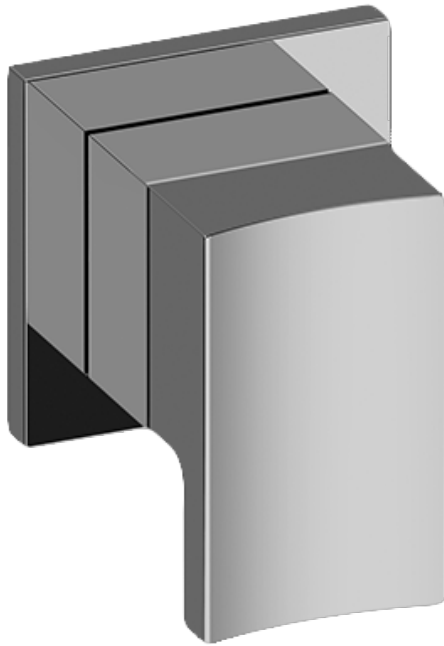

Finishes

Polished
Chrome

Steelnox®
(Satin Nickel)

SHOWER
M-Series 2-Way Diverter Valve
Trim with Handle
G-8071-LM36E1-T

GRAFF®

Information

- Single metal handle
- Decorative trim plate
- Use with G-8052 2-Way Diverter Volume Control Valve WITH Off Function and Pass-Through
- ADA