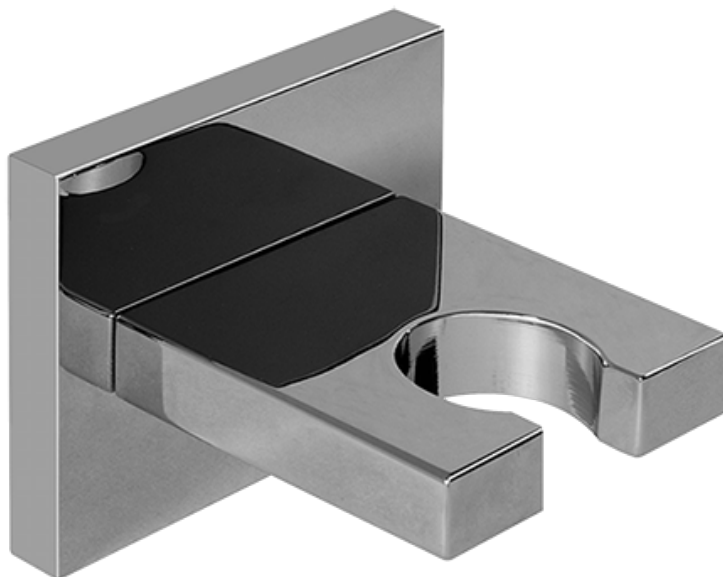

SHOWER
59" Shower Hose
G-8605

GRAFF®

Information

- Brass spiral flexible hose with conical nut

Finishes

Polished
Chrome

Stainless®
(Satin Nickel)

Product Features

* Special order finish- call for availability

SHOWER
Contemporary Square Wall
Bracket for Handshower
G-8632

GRAFF®

Information

- Solid brass construction

Finishes

Polished
Chrome

Steelnox®
(Satin Nickel)

G-8632

Contemporary Square Wall Bracket for Handshower

Product Features

- Solid brass construction

Available Finishes

- Polished Chrome
G-8632-PC
- Steelnox[®]
G-8632-SN

Warranty

- Limited lifetime warranty