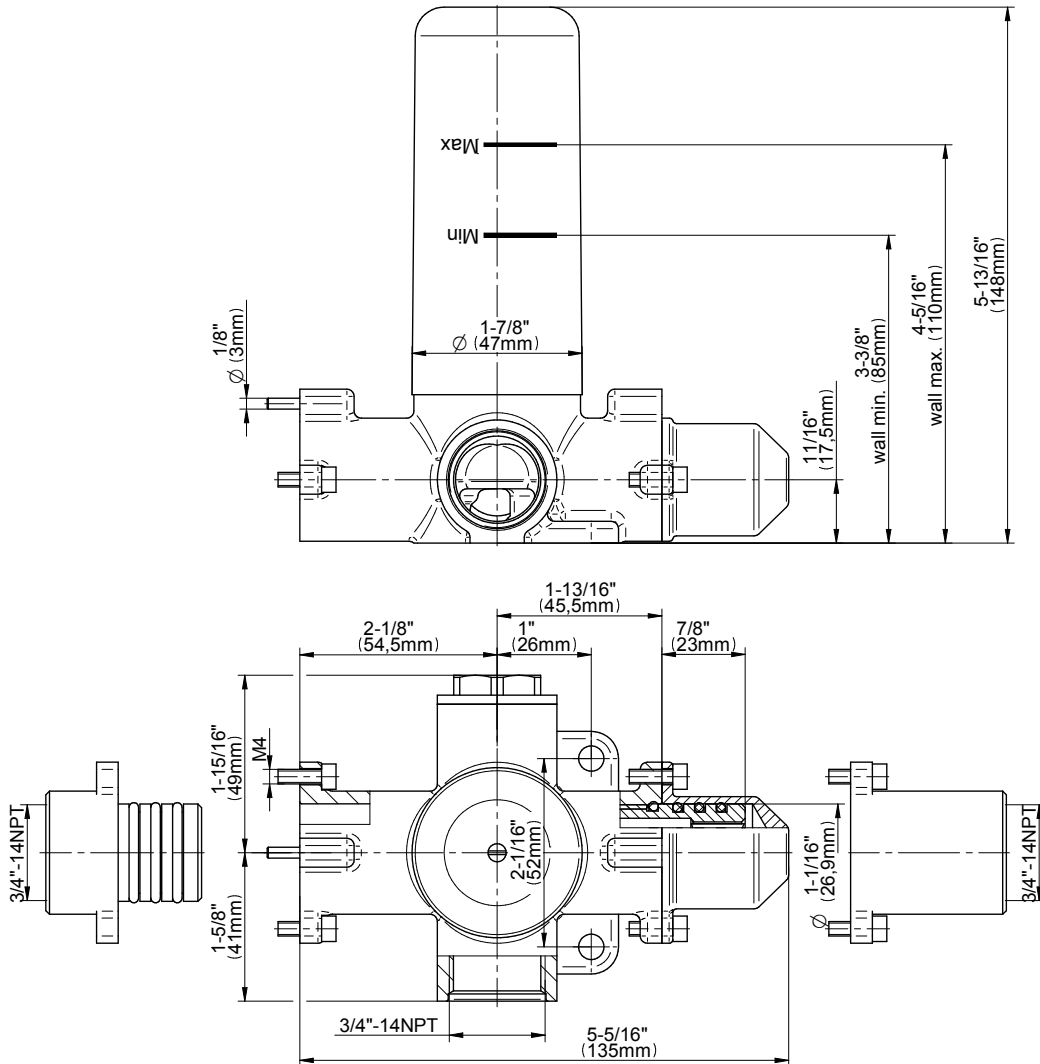

The measurements shown are for reference only. Products and specifications shown are subject to change without notice. Revised 3/2016.

www.graff-faucets.com | phone: 800-954-4723