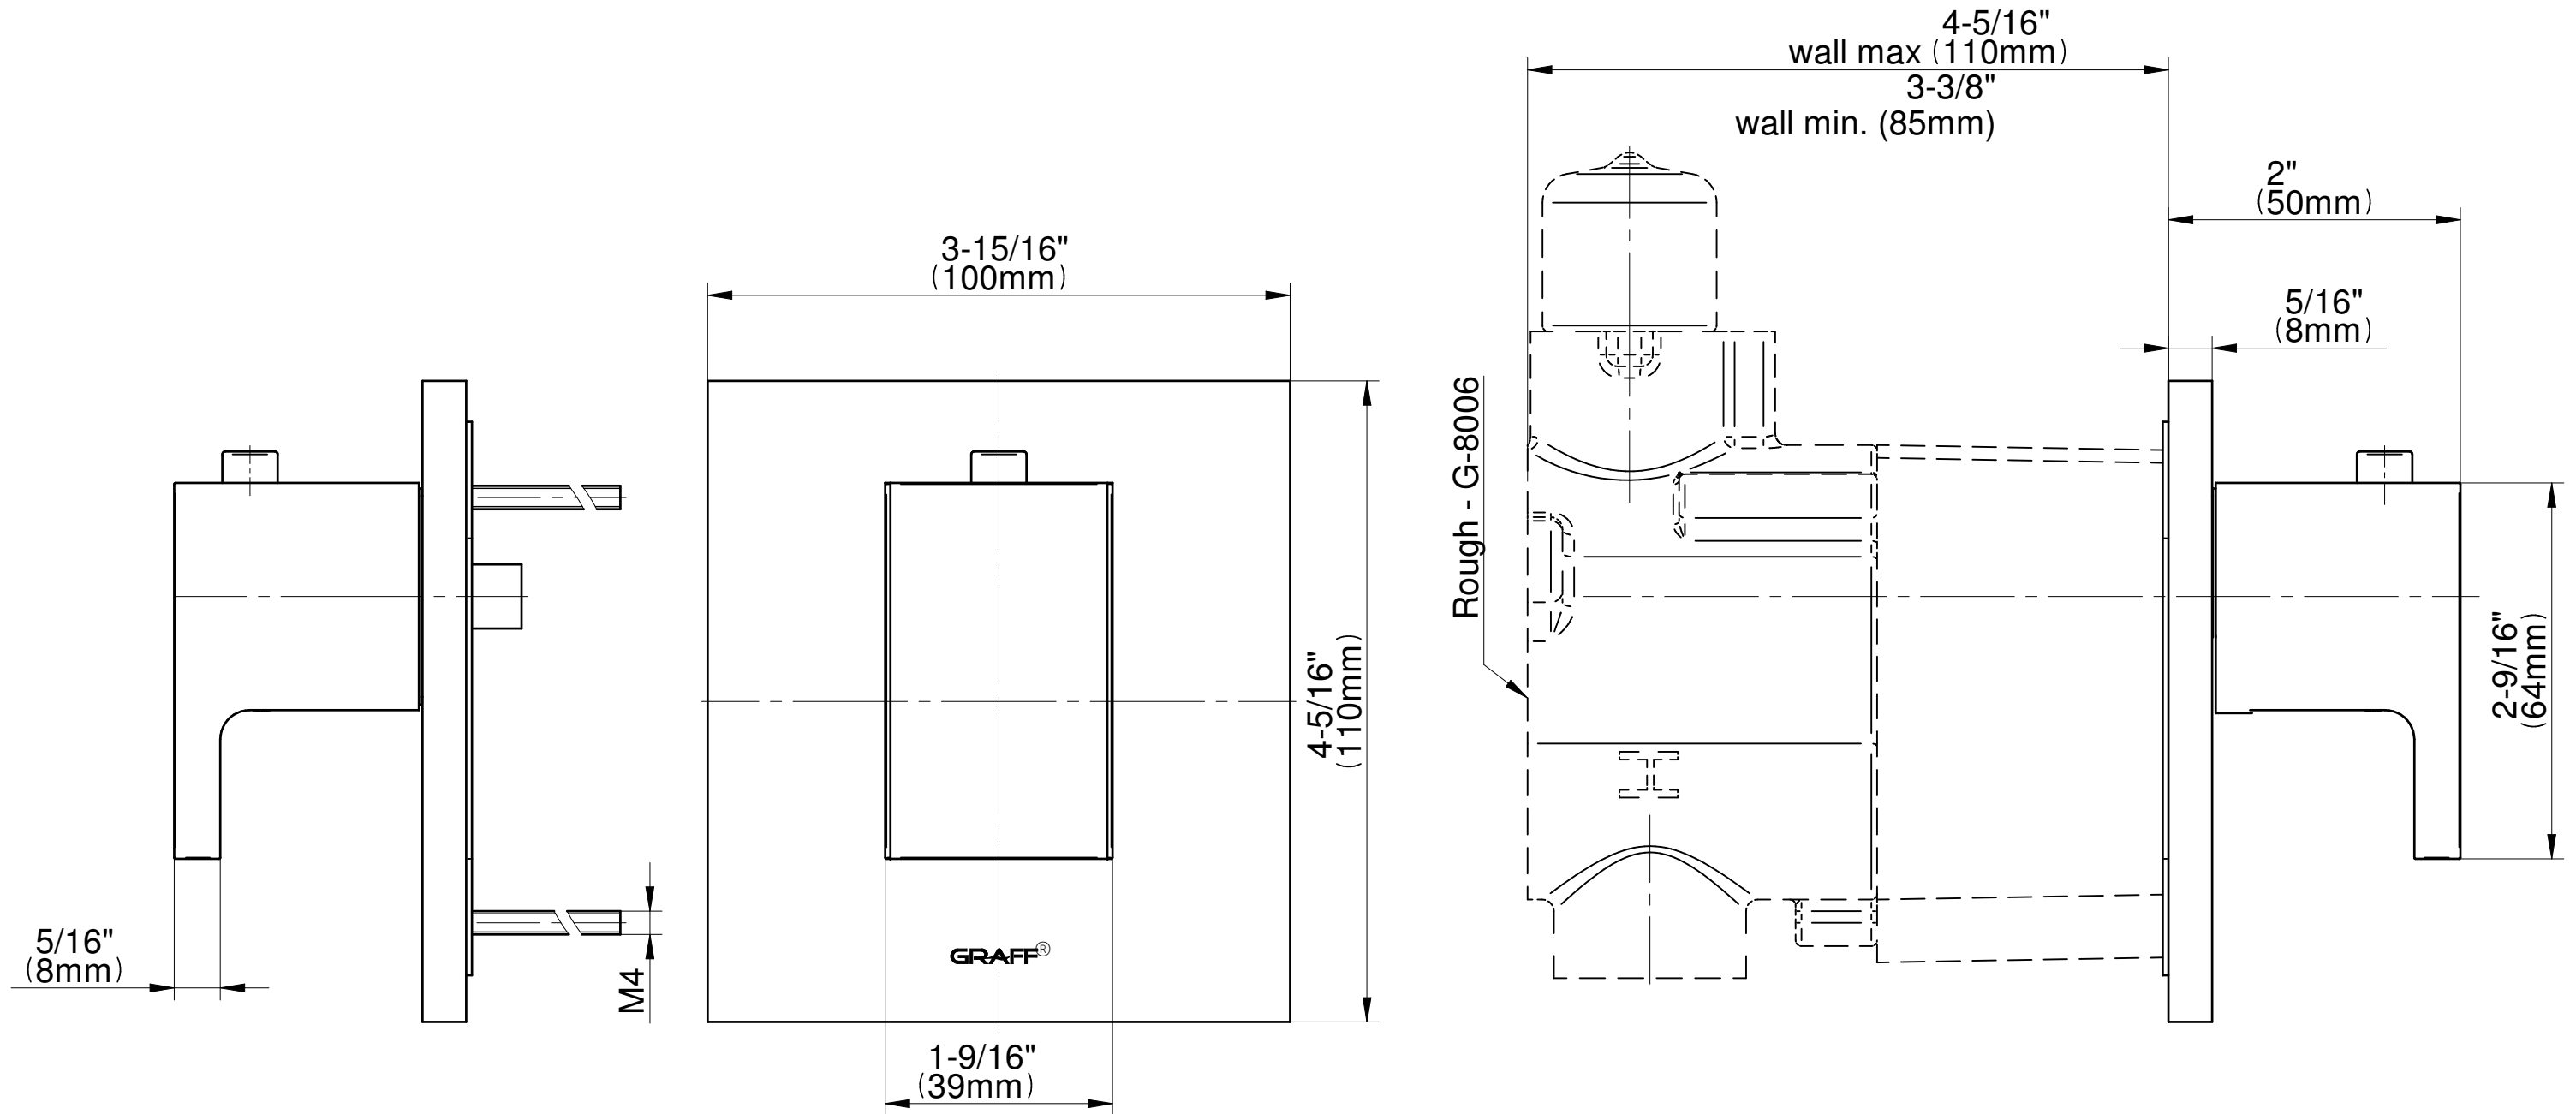

G-8043-LM36E-T

TARGA Series