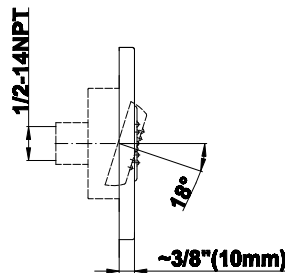

G-8497

Shower Components

Contemporary Flush-Mount Body Spray with Solid Brass Swivel Head

GRAFF®

Product Features

- 12 no-clog, easy-clean silicone jets
- Metal ball-joint allows for 18° angle adjustment of body spray
- Brass wall escutcheon and Flush-mounted trim
- 1/2" NPT female thread inlet
- Body spray flow rate ≤ 1.5 max gpm

Warranty

- Limited lifetime warranty

For complete warranty information go to www.graff-designs.com/en-nam/warranty

Available Finishes

- Polished Chrome
  G-8497-PC
- Polished Nickel
  G-8497-PN
- Brushed Nickel
  G-8497-BNi
- Matte Black*
  G-8497-MBK*
- Architectural Black*
  G-8497-BK*
- Architectural White*
  G-8497-WT*
- Olive Brass
  G-8497-OB
- Gunmetal*
  G-8497-GM*
- Steelnox
  G-8497-SN
- OR'osa PVD*
  G-8497-RG*
- Onyx PVD*
  G-8497-OX*
- Polished Brass PVD*
  G-8497-PB*
- Brushed Brass PVD*
  G-8497-BB*
- Brushed Gold*
  G-8497-BAU*
- Gold*
  G-8497-AU*
- Gunmetal Distressed*
  G-8497-GMD*