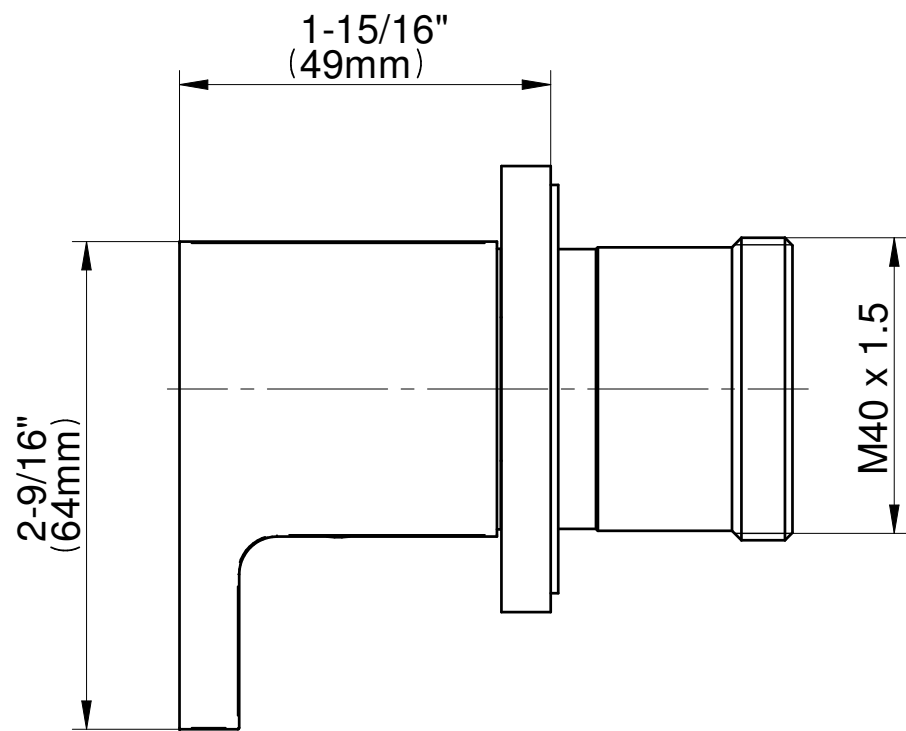

G-8098-LM36E1-T

Targa Series