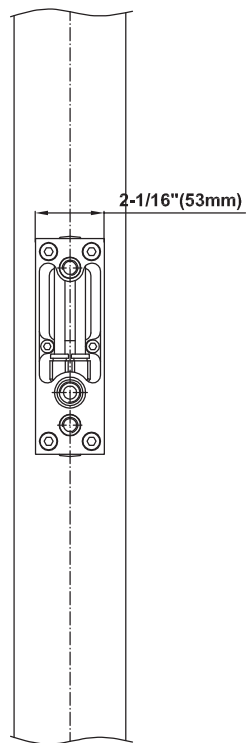

G-8700

LUNA Series