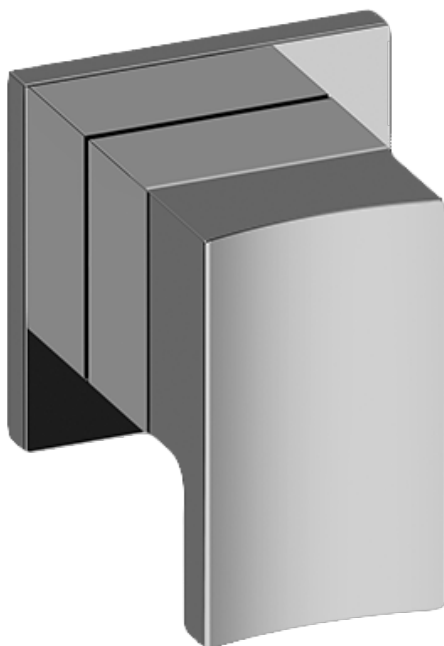

www.graff-faucets.com | phone: 800-954-4723

SHOWER
M-Series Stop/Volume Control
Valve Trim with Handle
G-8098-LM36E1-T

GRAFF[®]

Information

- Single metal handle
- Decorative trim plate
- Use with G-8076 Stop/Volume Control Rough Valve with Pass-Through or G-8077 Stop/Volume Control Rough Valve
- ADA