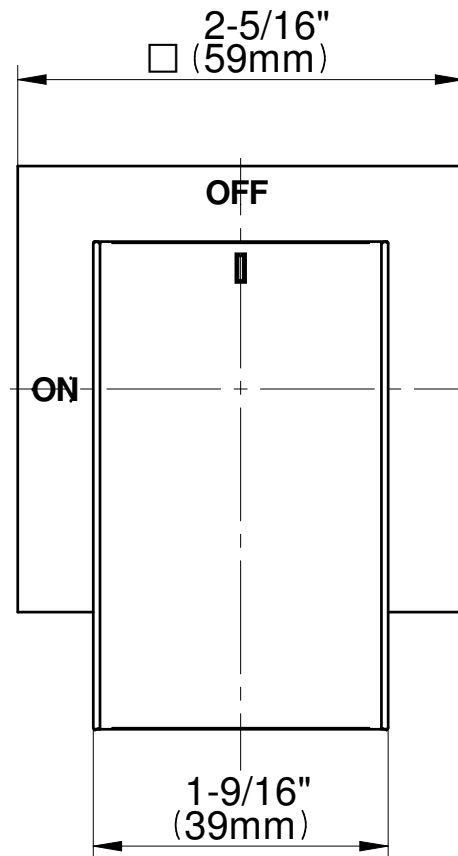

G-8098-LM36E1-T

Targa Series