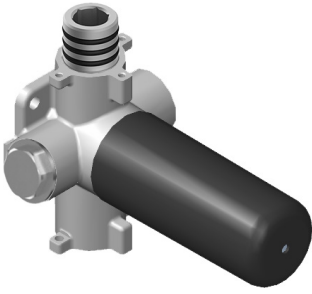

Finishes

Polished
Chrome

Steelnox®
(Satin Nickel)

G-8076

M-Series

Stop/Volume Control Rough Valve with Pass-Through

GRAFF[®]
CUTTING EDGE DESIGN

Product Features