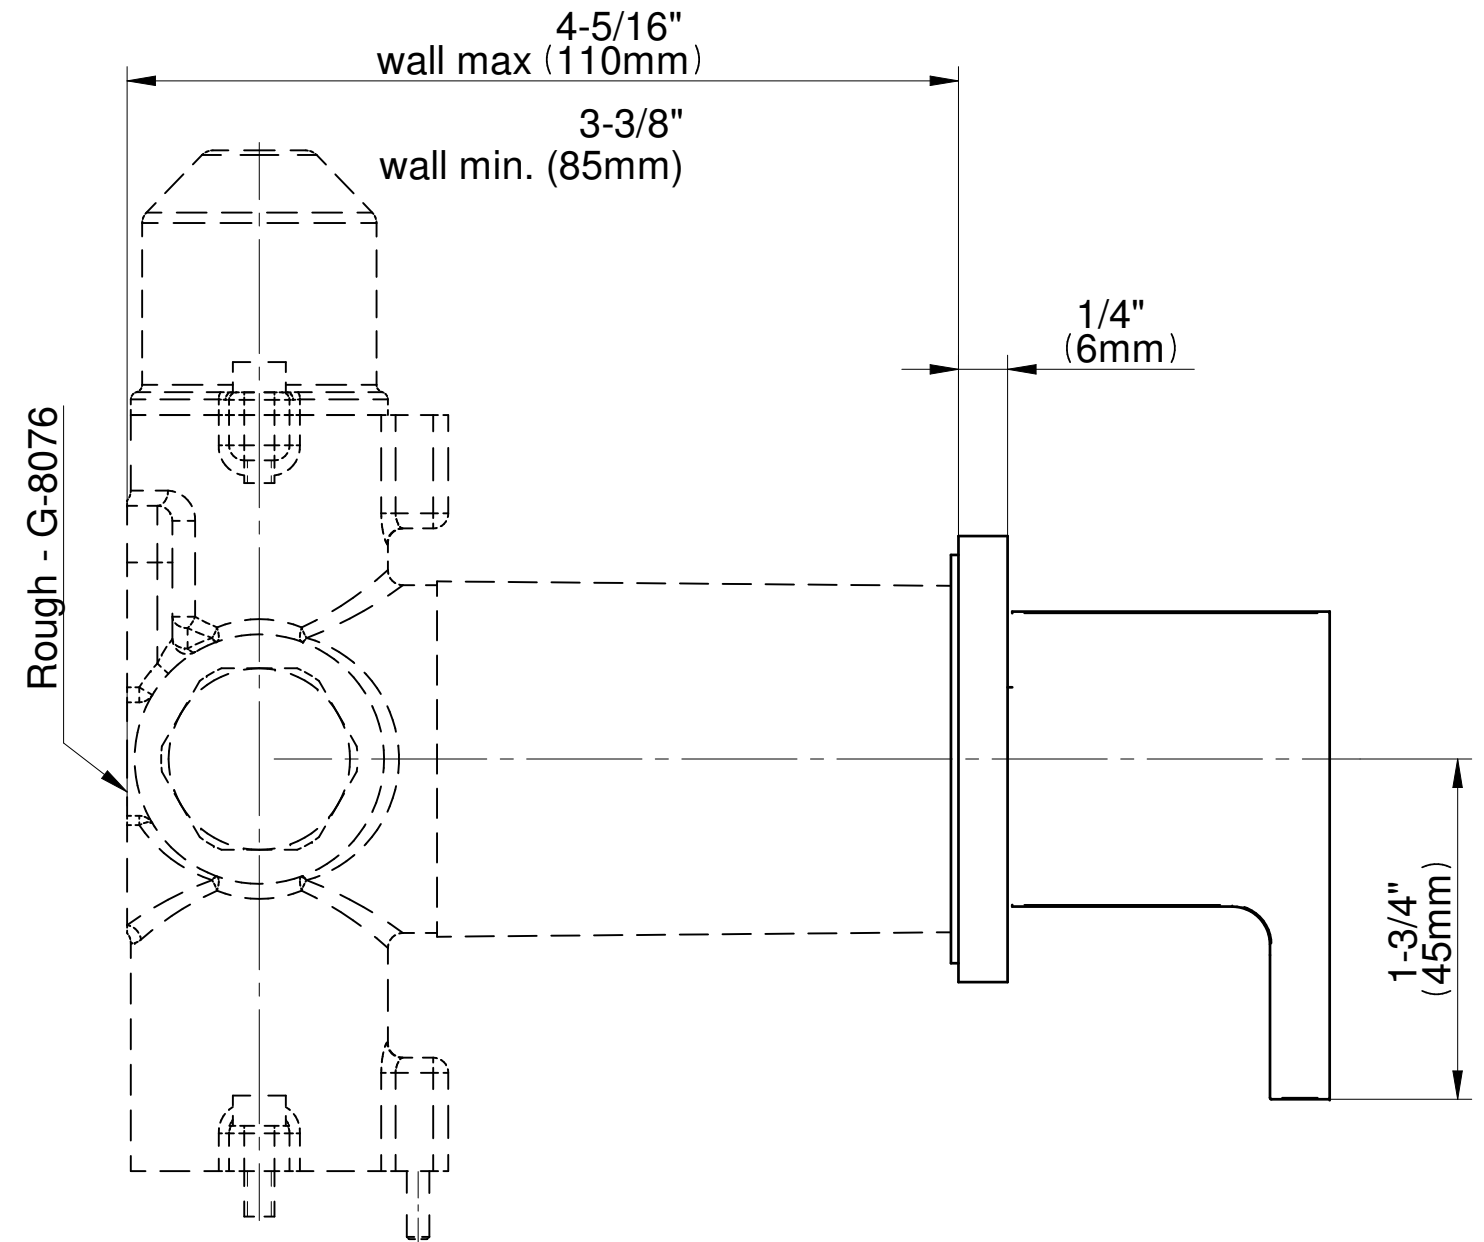

G-8098-LM36E1-T

Targa Series