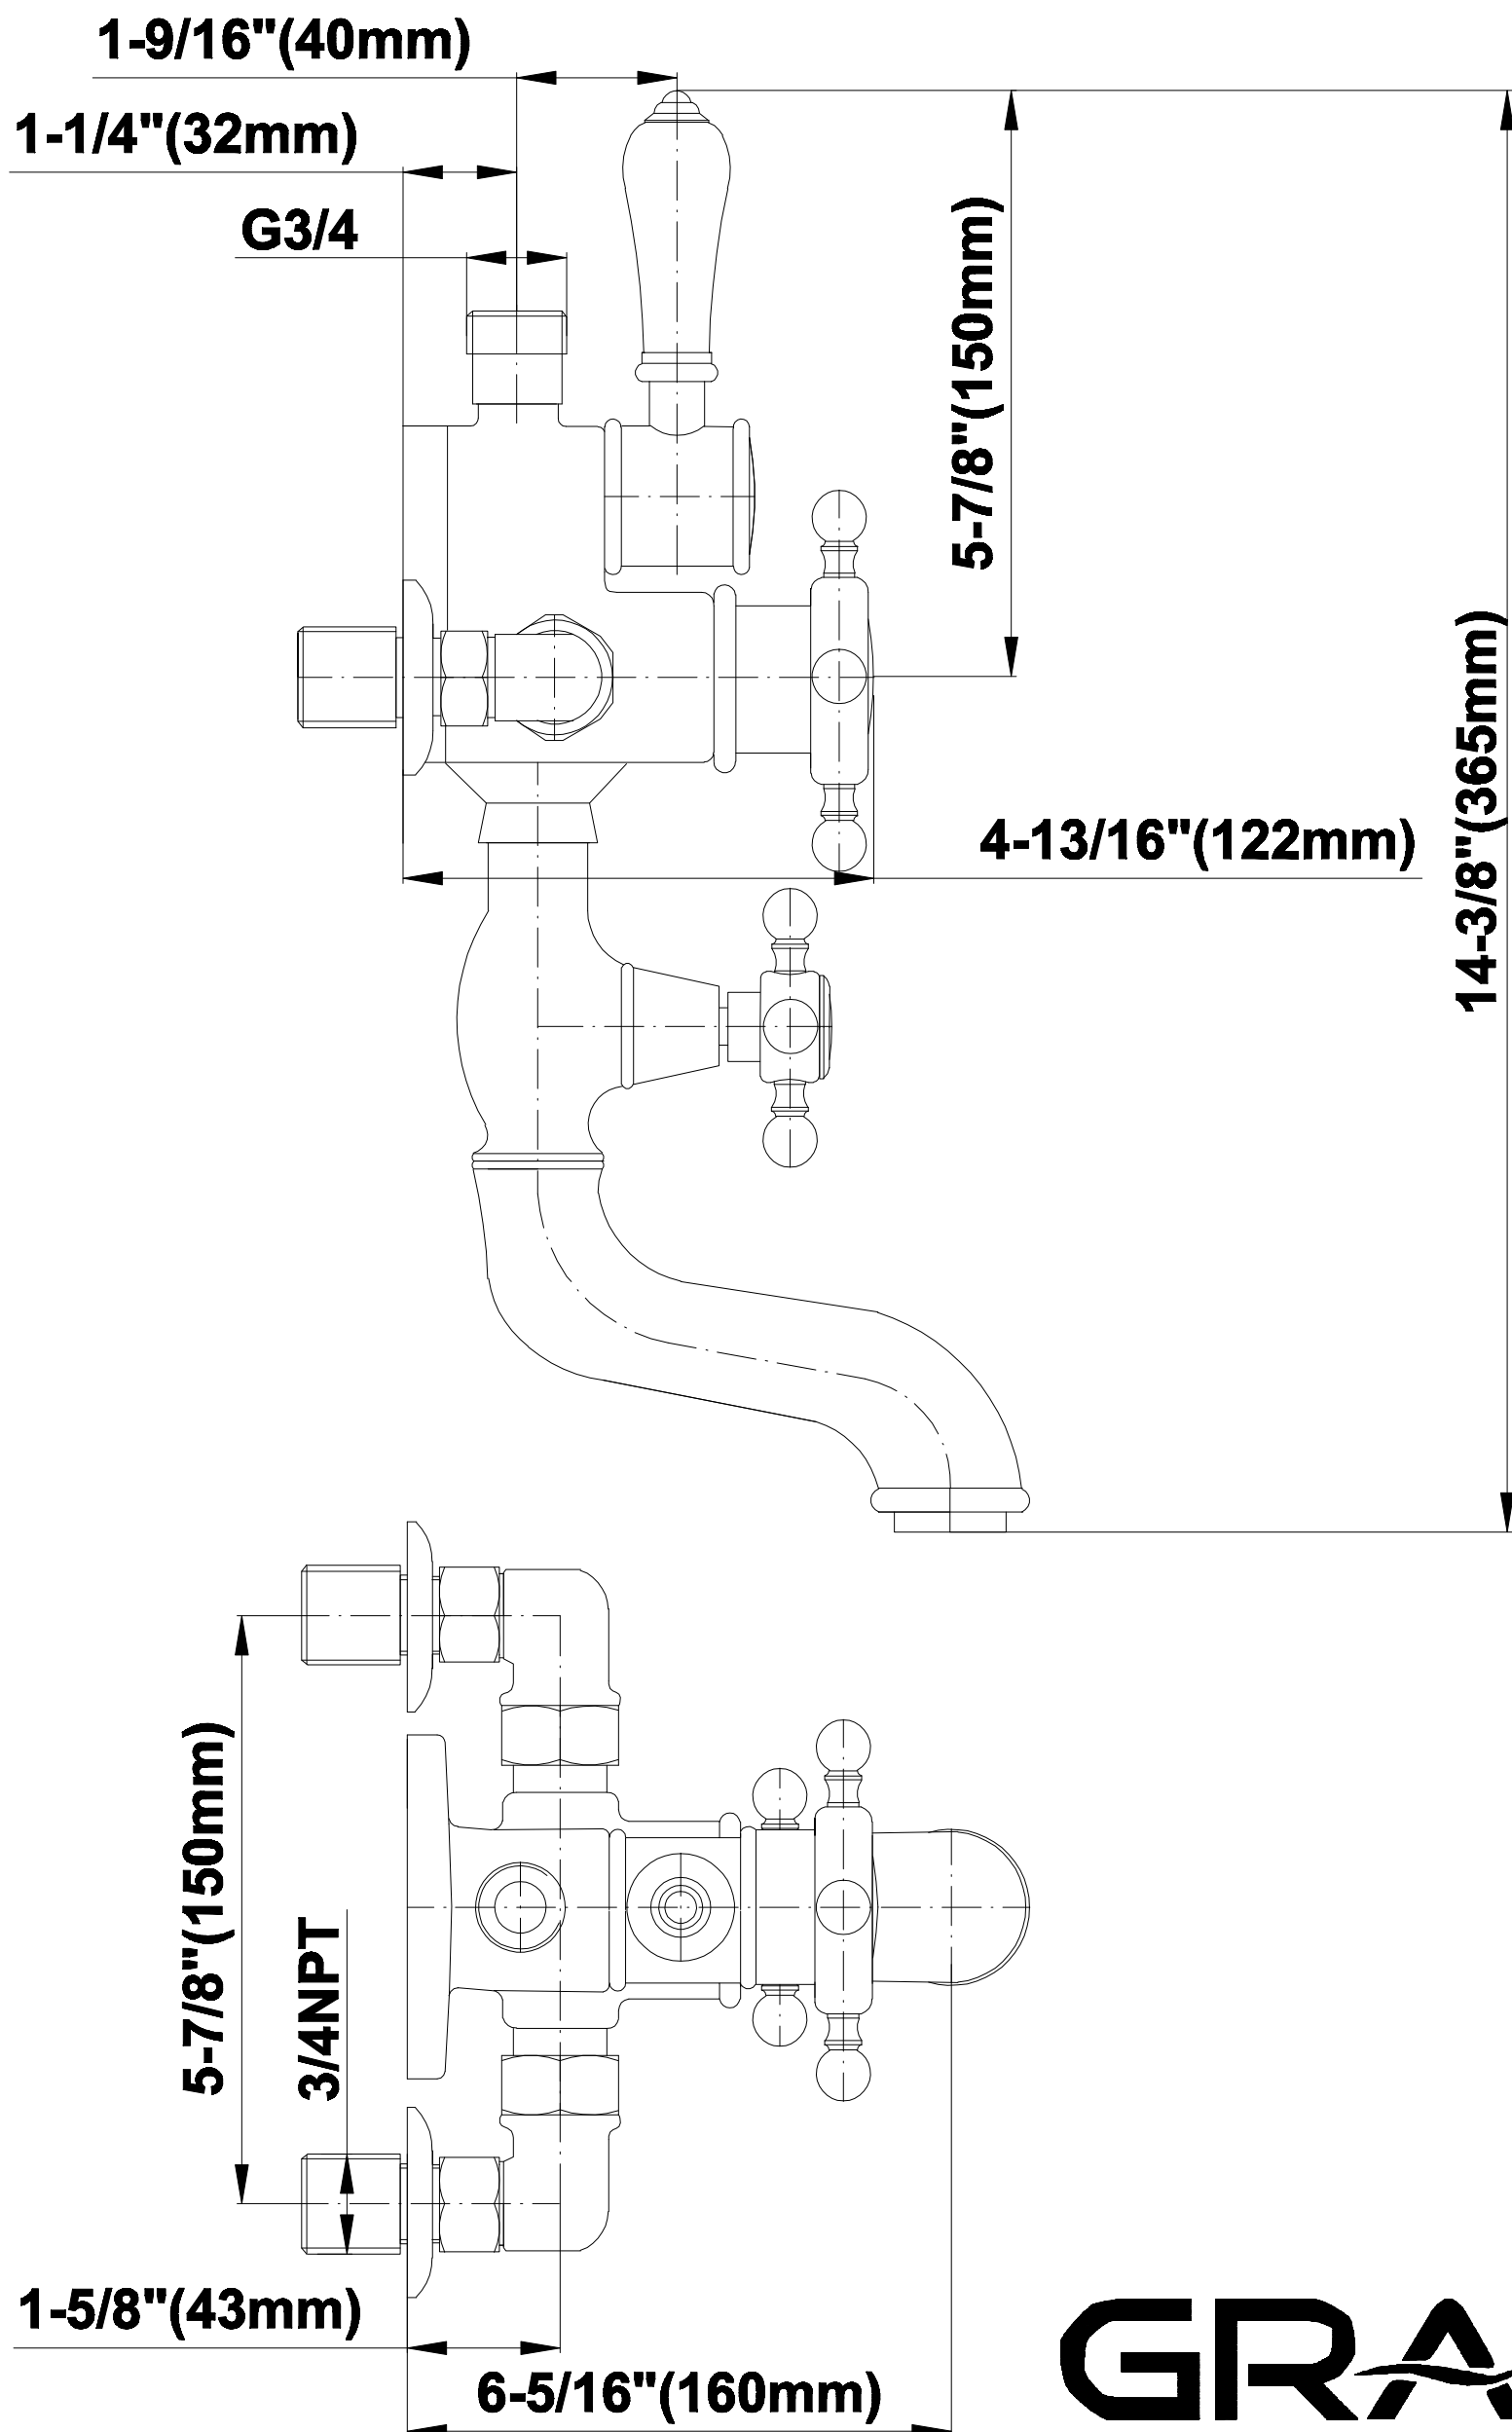

## Information

- Showerhead, 20" Shower Arm, Flange
- Includes Matching Handshower w/Metal Handle
- Includes matching tub spout
- Includes 59" long shower hose
- Flow Rates: showerhead  $\leq 2.0$  max gpm, handshower  $\leq 1.5$  max gpm
- CALGreen

SHOWER  
Traditional 8" Showerhead  
**G-8410**

**GRAFF®**

### Information

- Sunflower shape
- 112 no-clog, easy-clean rubber spray nozzles
- Metal ball-joint allows for showerhead angle adjustment
- Showerhead flow rate  $\leq 1.8$  max gpm
- Recommend use with ceiling shower arm
- Recommended for use at no more than 10 degrees tilt
- CALGreen

## Exposed Thermostatic Valve

SHOWER  
Exposed Riser with Handshower  
**G-8934-C2S**

**GRAFF®**

**Information**

- Includes Matching Handshower w/Ceramic Handle
- Includes 59" long shower hose
- Optional Metal Handshower Handle - Use code CD2.12\_\*\*\*\_\*\*
- CALGreen