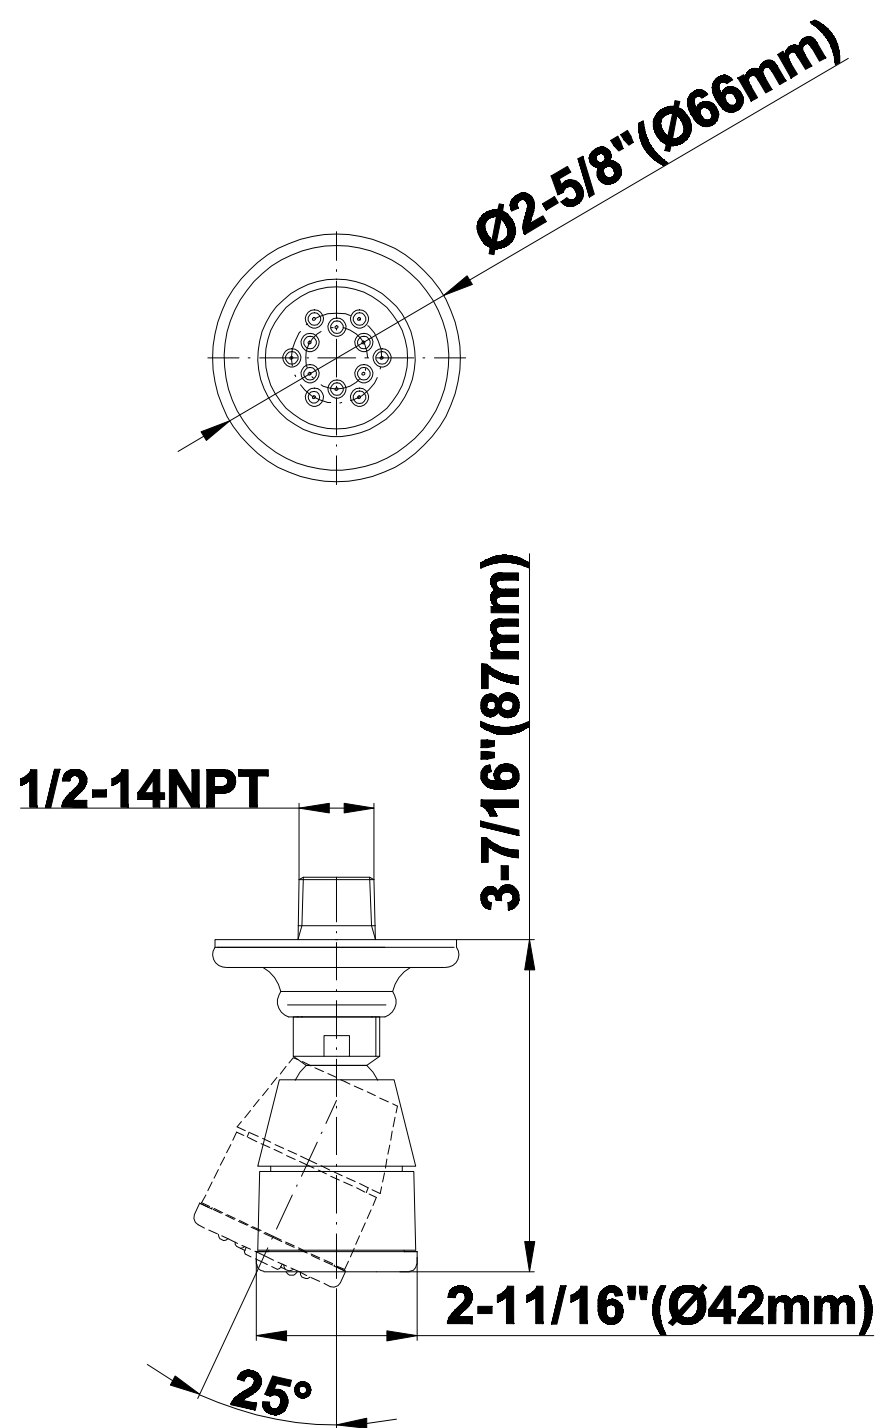

SHOWER
Canterbury Thermostatic Set
w/Body Sprays & Handshower
(Rough & Trim)
GA1.221B-LM34S

GRAFF®

Information

- 3/4" Thermostatic Valve
- 8" Showerhead w/12" Ceiling-Mounted Shower Arm
- Swivel Body Sprays (3 pieces)
- Handshower Set w/Wall Bracket and Wall Elbow
- Stop/Volume Control Valves (3 pieces)
- Showerhead Features No-Clog, Easy-Clean Spray Nozzles
- Flow Rates: showerhead ≤ 2.0 max gpm, handshower ≤ 1.5 max gpm
- Optional Extension Kit

SHOWER
Rough
G-8005

GRAFF®

Information

- 18.4 gpm @ 60 psi
- 3/4" universal inlets/outlets with female threads
- Built-in service stops
- Complete serviceability from front of all units
- Supplied with protective plastic cover
- Thermostatic valve uses a paraffin wax cartridge

Information

- Sunflower shape
- 112 no-clog, easy-clean rubber spray nozzles
- Metal ball-joint allows for showerhead angle adjustment
- Showerhead flow rate ≤ 1.8 max gpm
- Recommend use with ceiling shower arm
- Recommended for use at no more than 10 degrees tilt
- CALGreen

Polished
Nickel

Steelnox®
(Satin Nickel)

G-8480

SHOWER
12" Ceiling Shower Arm
G-8540

GRAFF®

Information

- Includes arm and round flange
- 1/2" NPT male thread inlet
- For use with all showerheads

Finishes