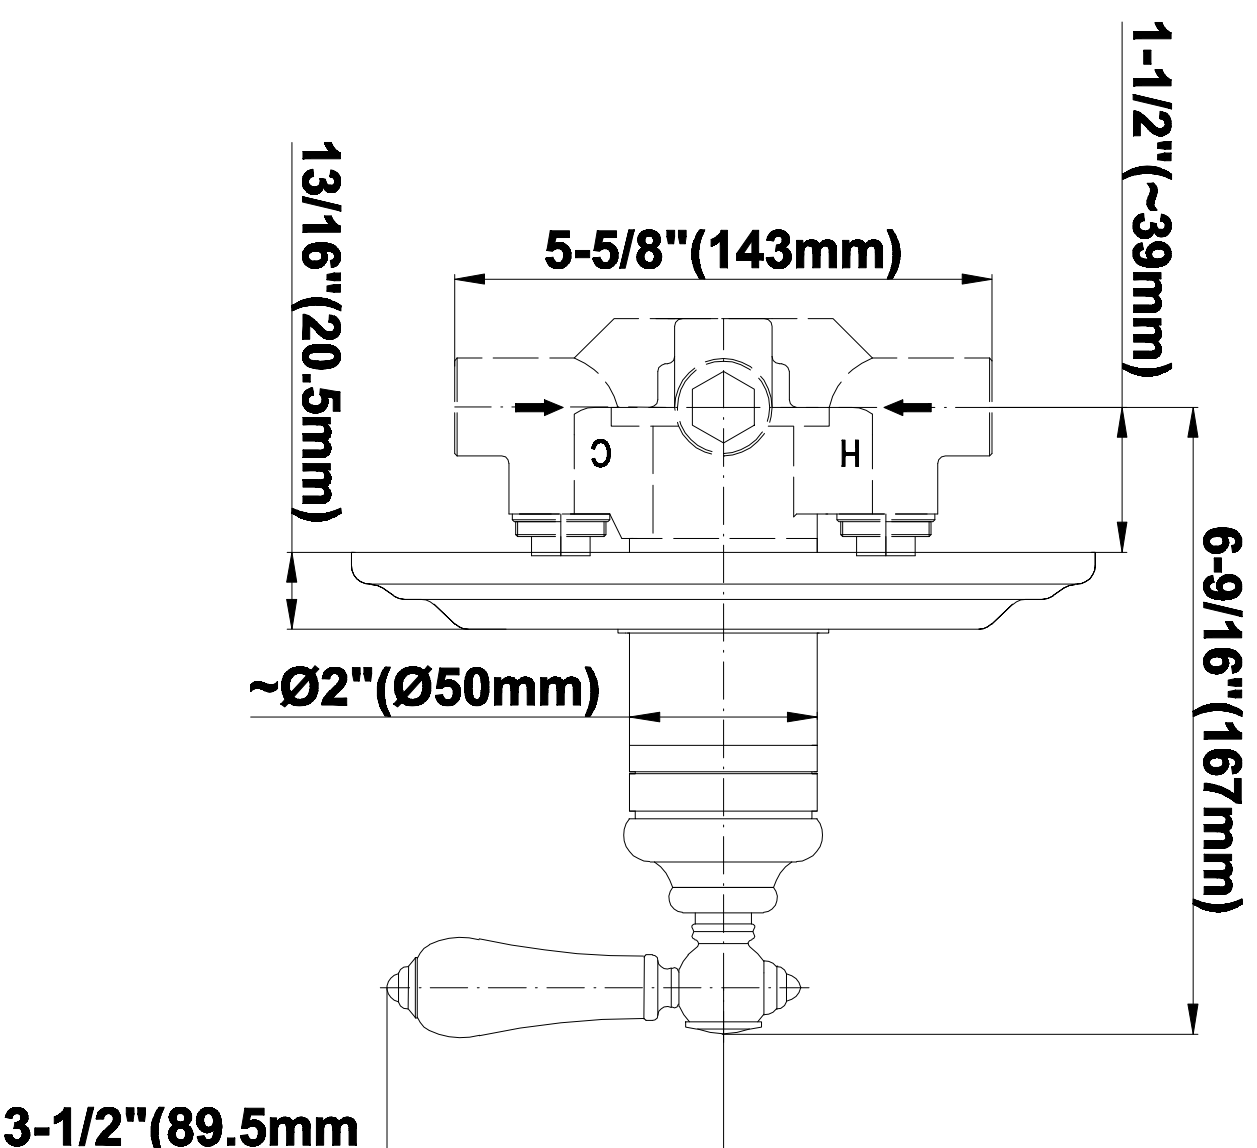

SHOWER
Canterbury Thermostatic Set
w/Body Sprays & Handshower
(Rough & Trim)
GA1.221B-LM34S

GRAFF®

Information

- 3/4" Thermostatic Valve
- 8" Showerhead w/12" Ceiling-Mounted Shower Arm
- Swivel Body Sprays (3 pieces)
- Handshower Set w/Wall Bracket and Wall Elbow
- Stop/Volume Control Valves (3 pieces)
- Showerhead Features No-Clog, Easy-Clean Spray Nozzles
- Flow Rates: showerhead ≤ 2.0 max gpm, handshower ≤ 1.5 max gpm
- Optional Extension Kit

SHOWER
Rough
G-8005

GRAFF®

Information

- 18.4 gpm @ 60 psi
- 3/4" universal inlets/outlets with female threads
- Built-in service stops
- Complete serviceability from front of all units
- Supplied with protective plastic cover
- Thermostatic valve uses a paraffin wax cartridge

Steelnox®
(Satin Nickel)

G-8030

SHOWER
Rough
G-8075

GRAFF®

Information

- 3/4" universal inlets/outlets with female threads
- Supplied with protective plastic cover

Finishes

Olive Bronze

Information

- Sunflower shape
- 112 no-clog, easy-clean rubber spray nozzles
- Metal ball-joint allows for showerhead angle adjustment
- Showerhead flow rate ≤ 1.8 max gpm
- Recommend use with ceiling shower arm
- Recommended for use at no more than 10 degrees tilt
- CALGreen