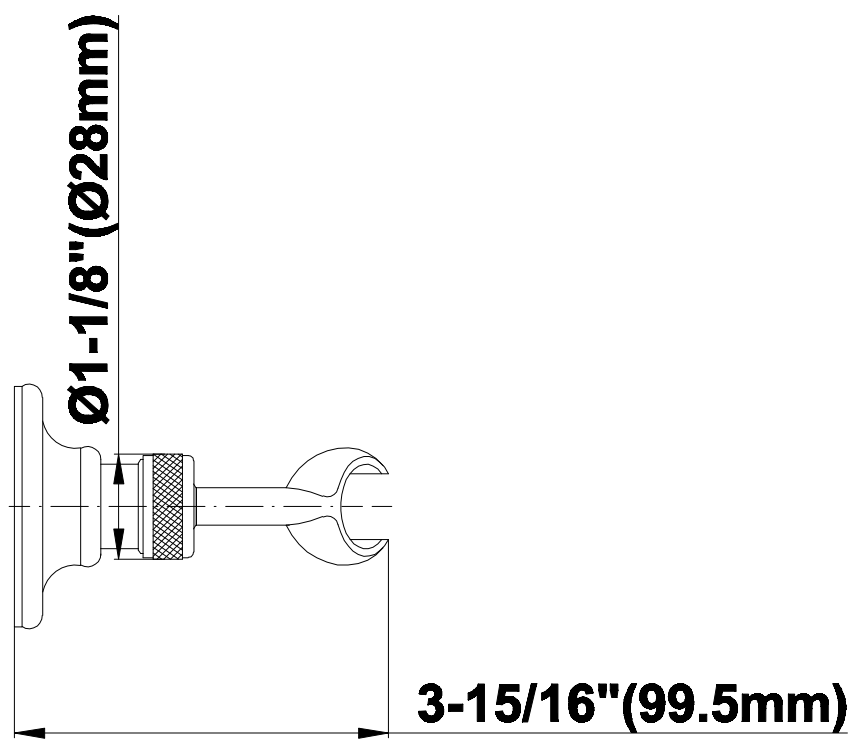

SHOWER
Canterbury Thermostatic Set
w/Body Sprays & Handshower
(Rough & Trim)
GA1.221B-LM34S

GRAFF®

Information

- 3/4" Thermostatic Valve
- 8" Showerhead w/12" Ceiling-Mounted Shower Arm
- Swivel Body Sprays (3 pieces)
- Handshower Set w/Wall Bracket and Wall Elbow
- Stop/Volume Control Valves (3 pieces)
- Showerhead Features No-Clog, Easy-Clean Spray Nozzles
- Flow Rates: showerhead ≤ 2.0 max gpm, handshower ≤ 1.5 max gpm
- Optional Extension Kit

Polished
Nickel

Steelnox®
(Satin Nickel)

G-8480

SHOWER
12" Ceiling Shower Arm
G-8540

GRAFF®

Information

- Includes arm and round flange
- 1/2" NPT male thread inlet
- For use with all showerheads

Finishes

- Solid brass construction
- Swivel holder

Finishes

Olive Bronze

Polished
Chrome

Polished
Nickel

Steelnox®
(Satin Nickel)

G-8602

SHOWER
Traditional Wall Supply Elbow
G-8603