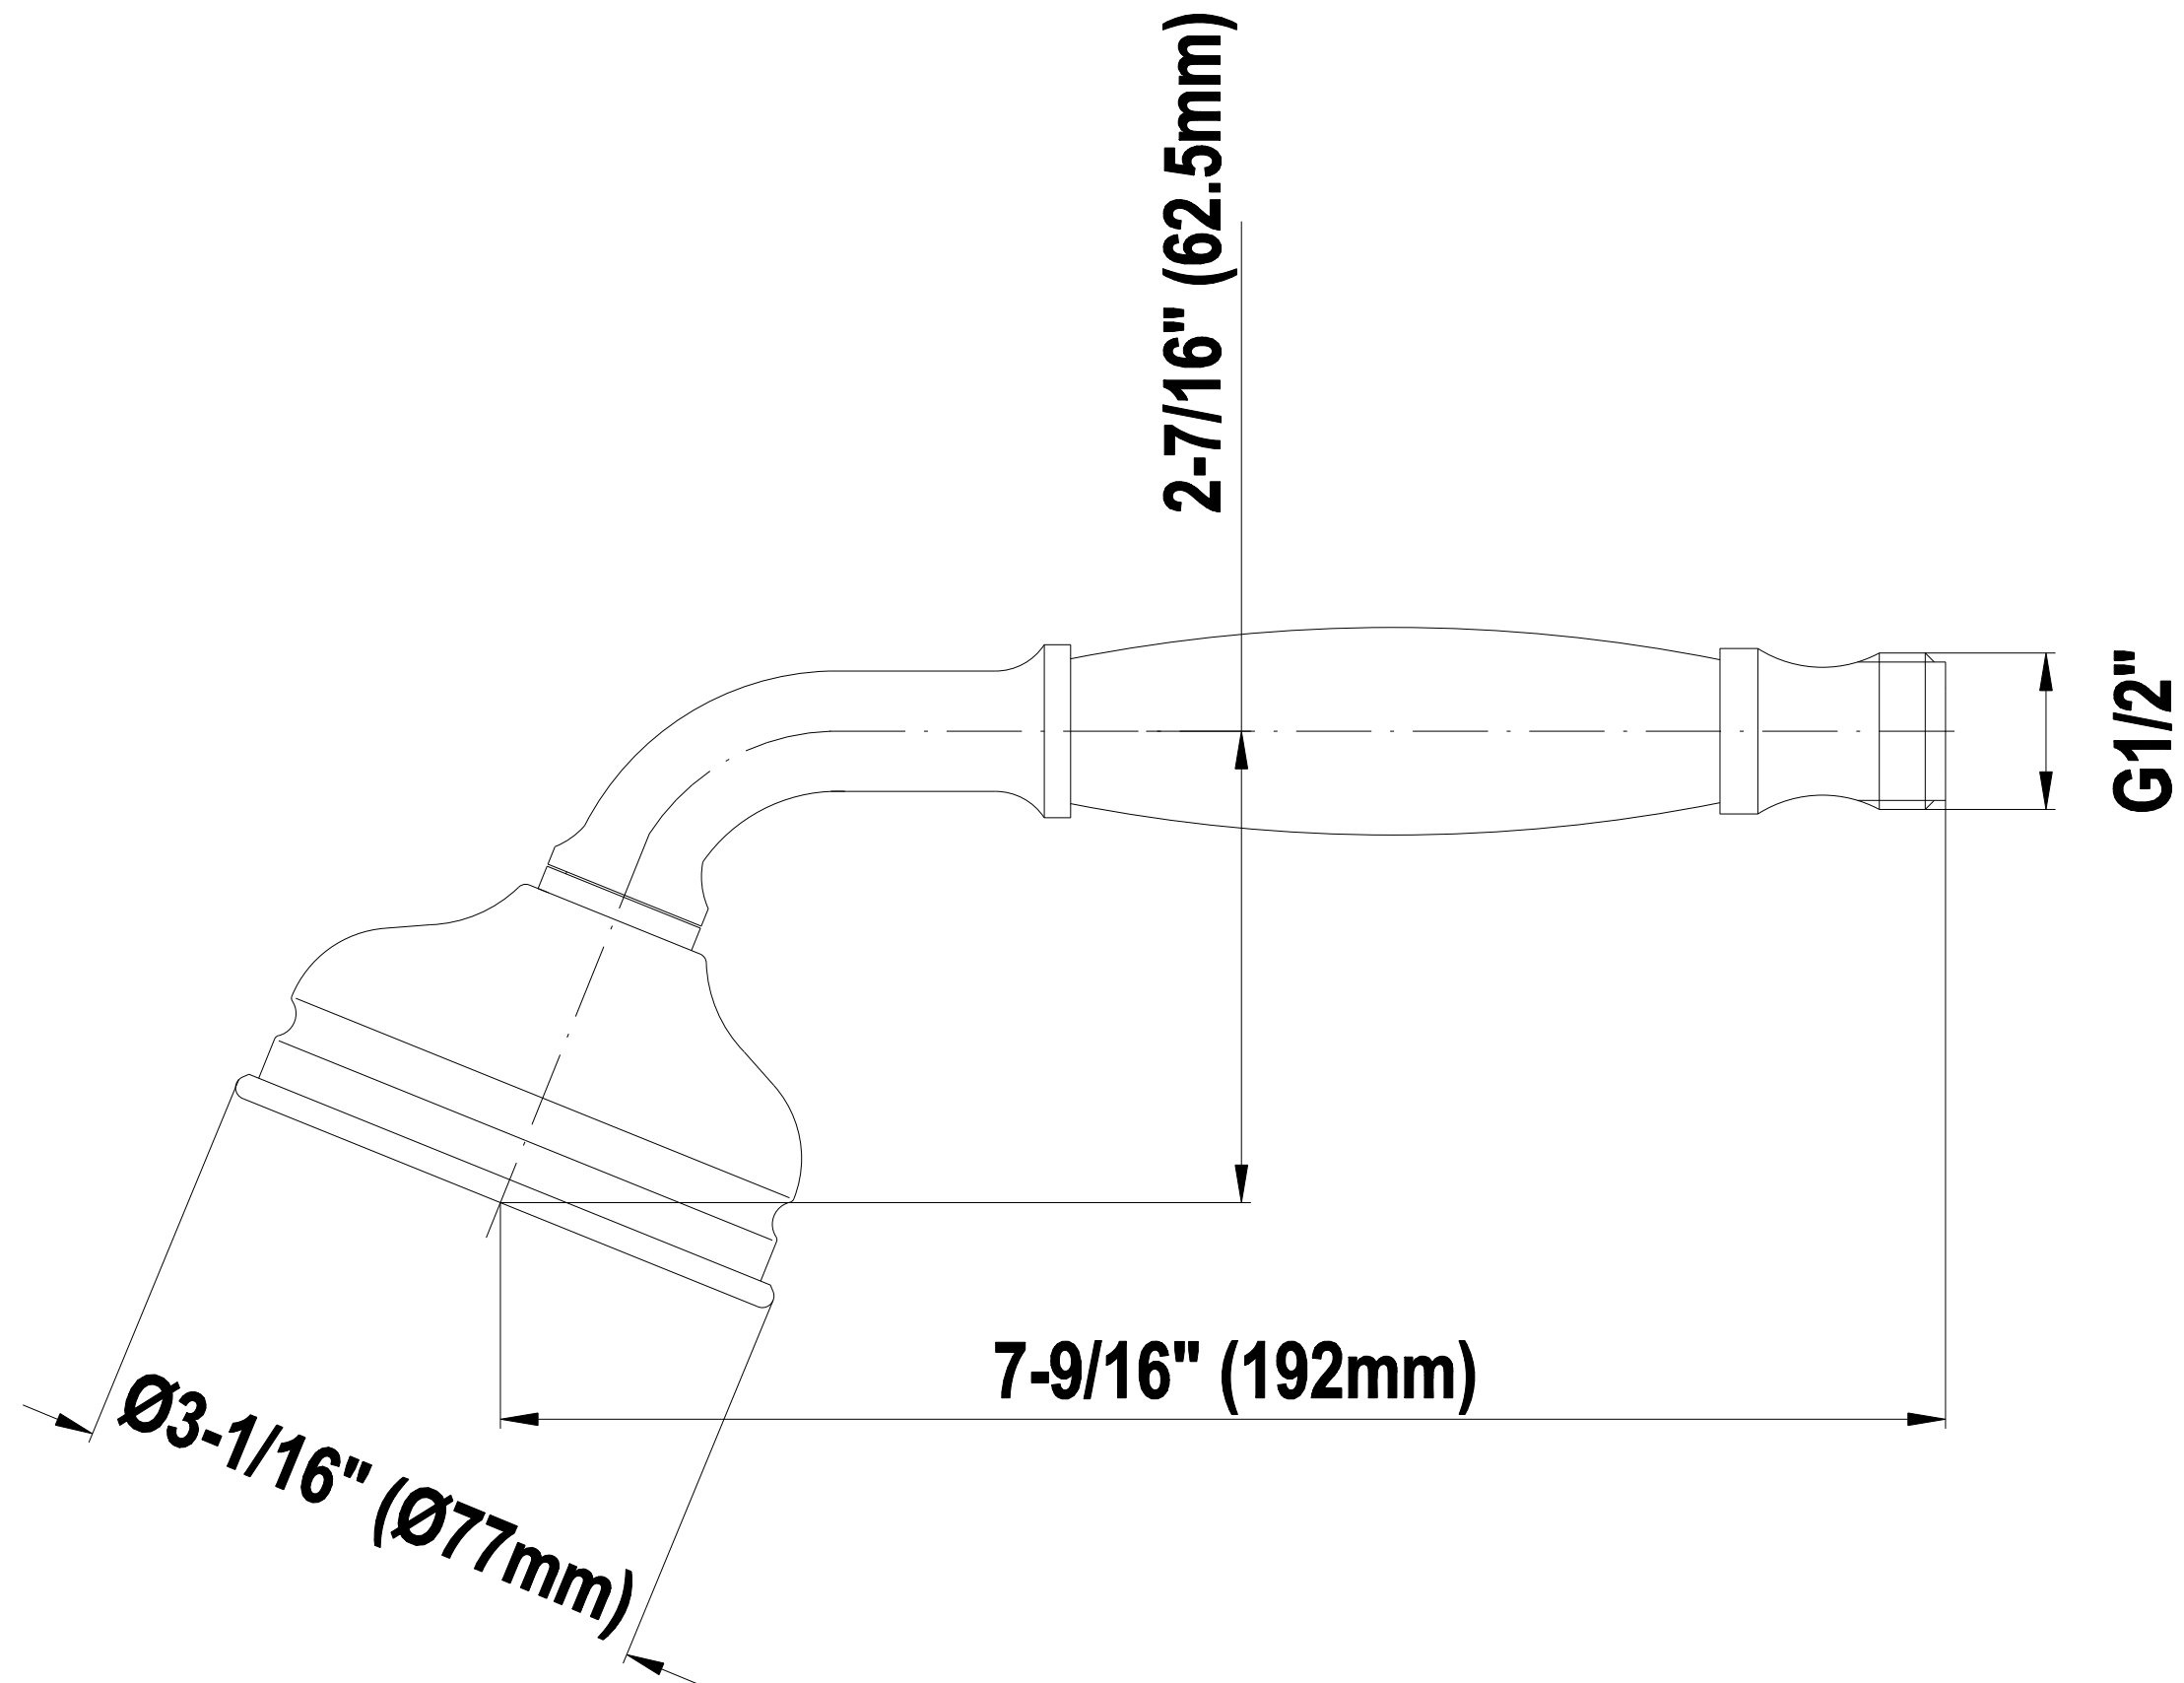

SHOWER
Canterbury Thermostatic Set
w/Body Sprays & Handshower
(Rough & Trim)
GA1.221B-LM34S

GRAFF®

Information

- 3/4" Thermostatic Valve
- 8" Showerhead w/12" Ceiling-Mounted Shower Arm
- Swivel Body Sprays (3 pieces)
- Handshower Set w/Wall Bracket and Wall Elbow
- Stop/Volume Control Valves (3 pieces)
- Showerhead Features No-Clog, Easy-Clean Spray Nozzles
- Flow Rates: showerhead ≤ 2.0 max gpm, handshower ≤ 1.5 max gpm
- Optional Extension Kit

Polished
Chrome

Polished
Nickel

Steelnox®
(Satin Nickel)

Traditional Handshower G-8604

SHOWER
59" Shower Hose
G-8605

GRAFF®

Information

- Brass spiral flexible hose with conical nut