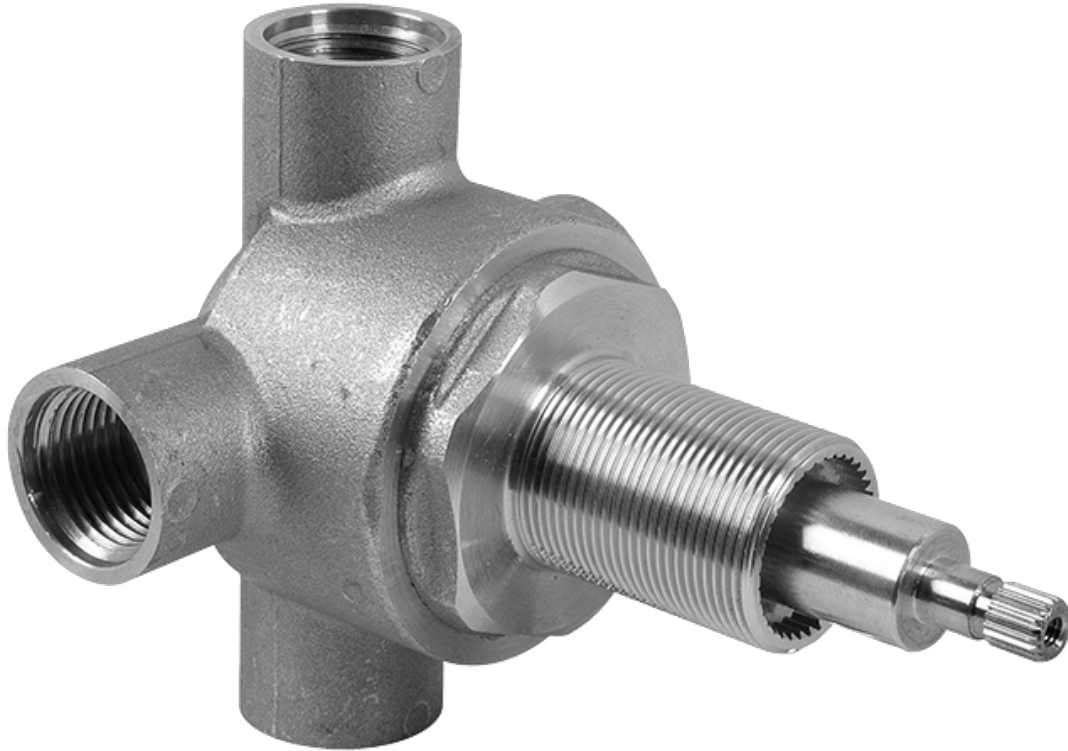

## Information

- 3/4" Thermostatic Valve
- 1/2" 4-Port Diverter Valve with 3 outlets and off function
- 8" Showerhead with 11" Wall-Mount Arm & Flange
- Swivel Body Sprays (3 pieces)
- Handshower Set w/Wall Bracket
- Showerhead Features No-Clog, Easy-Clean Spray Nozzles
- Flow Rates: showerhead  $\leq 2.0$  max gpm, handshower  $\leq 1.5$  max gpm

- Single metal handle
- Decorative trim plate
- Use with G-8000 or G-8005 thermostatic rough valve
- To complete package, you must order rough valve

**Finishes**

Olive Bronze

Polished  
Chrome

Polished  
Nickel

# G-8030

SHOWER  
3-Way High Flow Transfer Rough  
Valve WITH off function  
**G-8050**

---

**GRAFF®**

## Information

- Intended for use with Thermostatic Shower Systems
- 1/2" 3-way diverter valve with 3 outlets and off function
- Universal inlets/outlets with female threads
- Operates one function at a time
- Supplied with protective plastic cover
- CALGreen compliant depending on functions
- CALGreen