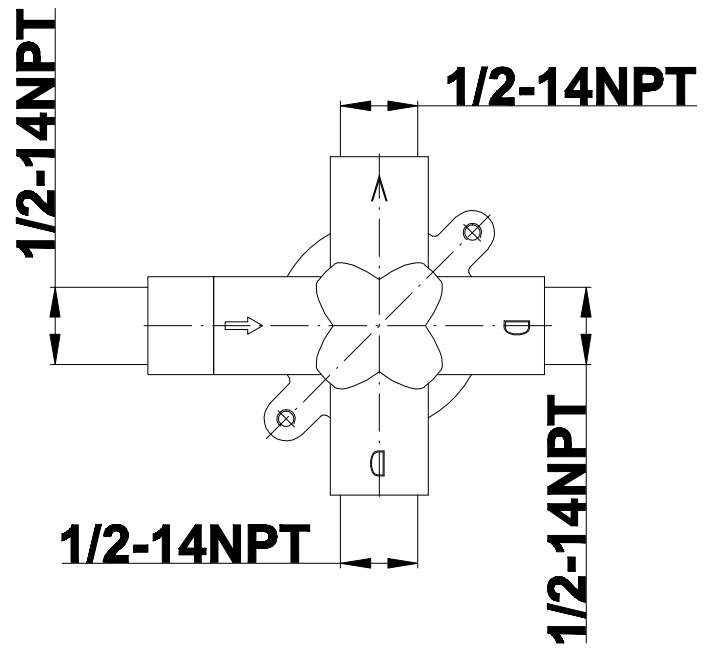

# G-8050

SHOWER  
Canterbury Transfer Valve Trim  
Plate and Handle  
**G-8060-C2S-T**

---

**GRAFF®**