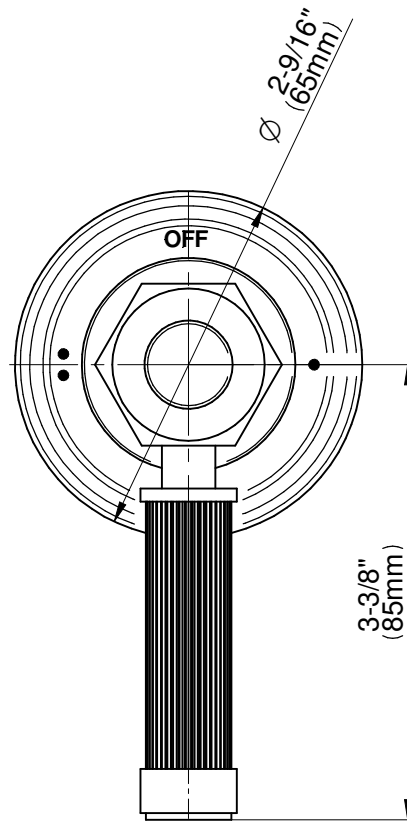

## Information

- 3/4" thermostatic valve and trim
- 3/4" stop/volume control valve and 2-way diverter valve and trims
- 9" showerhead with 11" wall-mounted shower arm
- Showerhead features no-clog, easy-clean spray nozzles
- Handshower set with wall bracket and 59" hose
- 7-1/2" matching Vintage collection tub spout
- Optional extension kit
- Flow rates: showerhead  $\leq 1.8$  max gpm, handshower  $\leq 1.8$  max gpm
- ADA

## Vintage Series

SHOWER  
 Vintage M-Series 2-Way Diverter  
 Valve Trim with Handle

**Information**

- Single metal handle
- Decorative trim plate
- Use with G-8052 2-Way Diverter Volume Control Valve WITH Off Function and Pass-Through
- ADA

## Vintage Series

SHOWER  
 7-1/2" Vintage Tub Spout  
**G-11365**

**Information**

- Includes spout ring
- 1/2" NPT male thread inlet
- Tub spout flow rate ~ 12.4 gpm @60 psi

**Finishes**

							
24K Gold	24K Brushed Gold	24K Brushed Gold with Black Accents	Architectural Black™	Brushed Nickel	Gunmetal	Gunmetal Distressed	Matte Black
							
Olive Bronze	Polished Chrome	Polished Chrome with Black Accents	Polished Nickel	Polished Nickel with Black Accents	Unfinished Brass	Unfinished Brushed Brass	Vintage Brushed Brass
							
Architectural White							