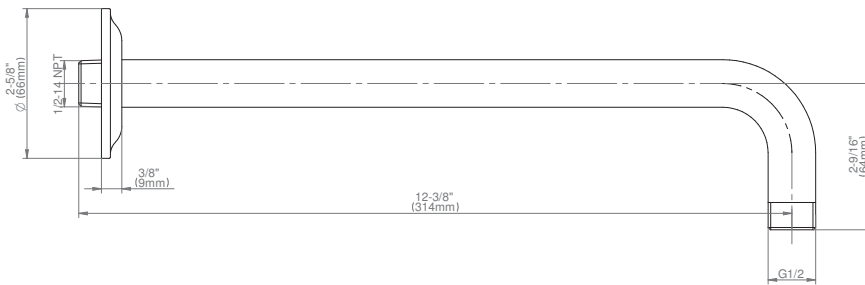

The measurements shown are for reference only. Products and specifications shown are subject to change without notice. Revised 7/2019.

www.graff-designs.com | phone: 800-954-4723