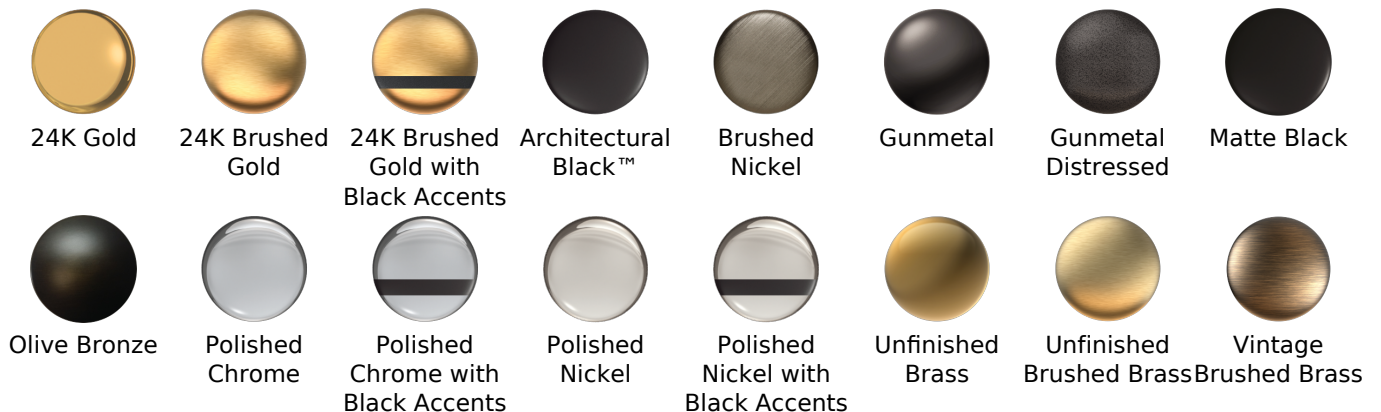

**Finishes**

White

**Finishes**

							
24K Gold	24K Brushed Gold	24K Brushed Gold with Black Accents	Architectural Black™	Brushed Nickel	Gunmetal	Gunmetal Distressed	Matte Black
							
Olive Bronze	Polished Chrome	Polished Chrome with Black Accents	Polished Nickel	Polished Nickel with Black Accents	Unfinished Brass	Unfinished Brushed Brass	Brushed Brass
							
Architectural White							

**Finishes**

Architectural  
White

**Finishes**

							
24K Gold	24K Brushed Gold	24K Brushed Gold with Black Accents	Architectural Black™	Brushed Nickel	Gunmetal	Gunmetal Distressed	Matte Black
							
Olive Bronze	Polished Chrome	Polished Chrome with Black Accents	Polished Nickel	Polished Nickel with Black Accents	Unfinished Brass	Unfinished Brushed Brass	Vintage Brushed Brass
							
Architectural White							