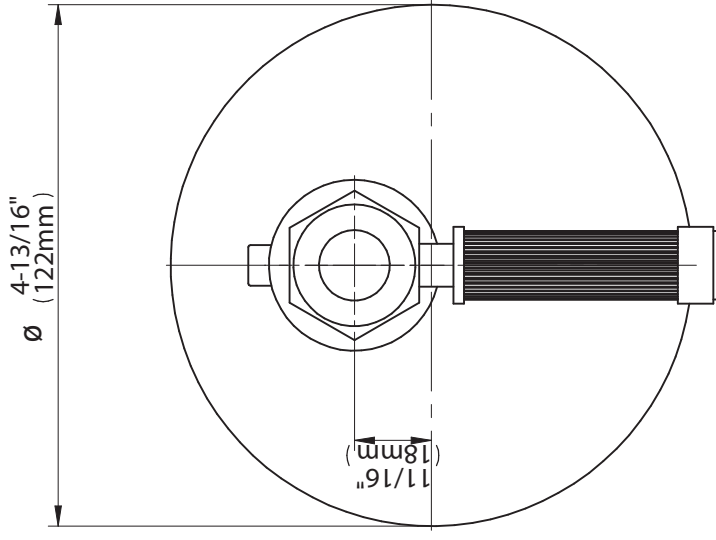

G-8031-LM56E-T

Vintage Series