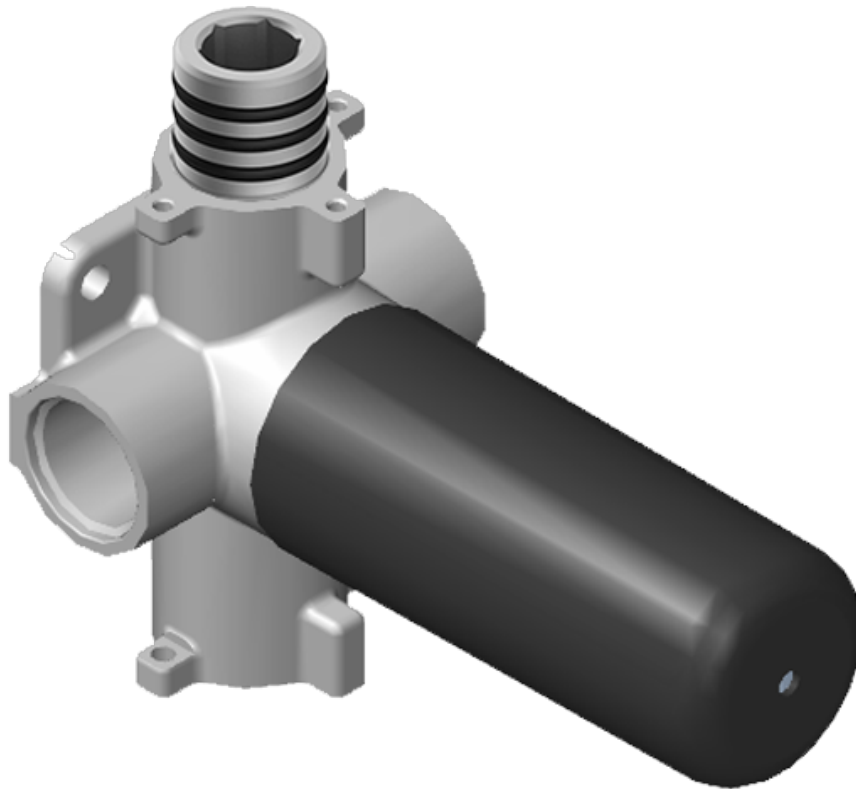

## Vintage Series

SHOWER  
 Two-Way Diverter Volume Control  
 Valve WITH Off Function and Pass-  
 Through  
**G-8052**

**Information**

- 11.7 gpm @ 60 psi
- 3/4" universal inlets/outlets with female threads
- Operates one function at a time
- Stacking inlet and pass-through port feature
- Supplied with protective plastic cover
- CALGreen compliant depending on functions