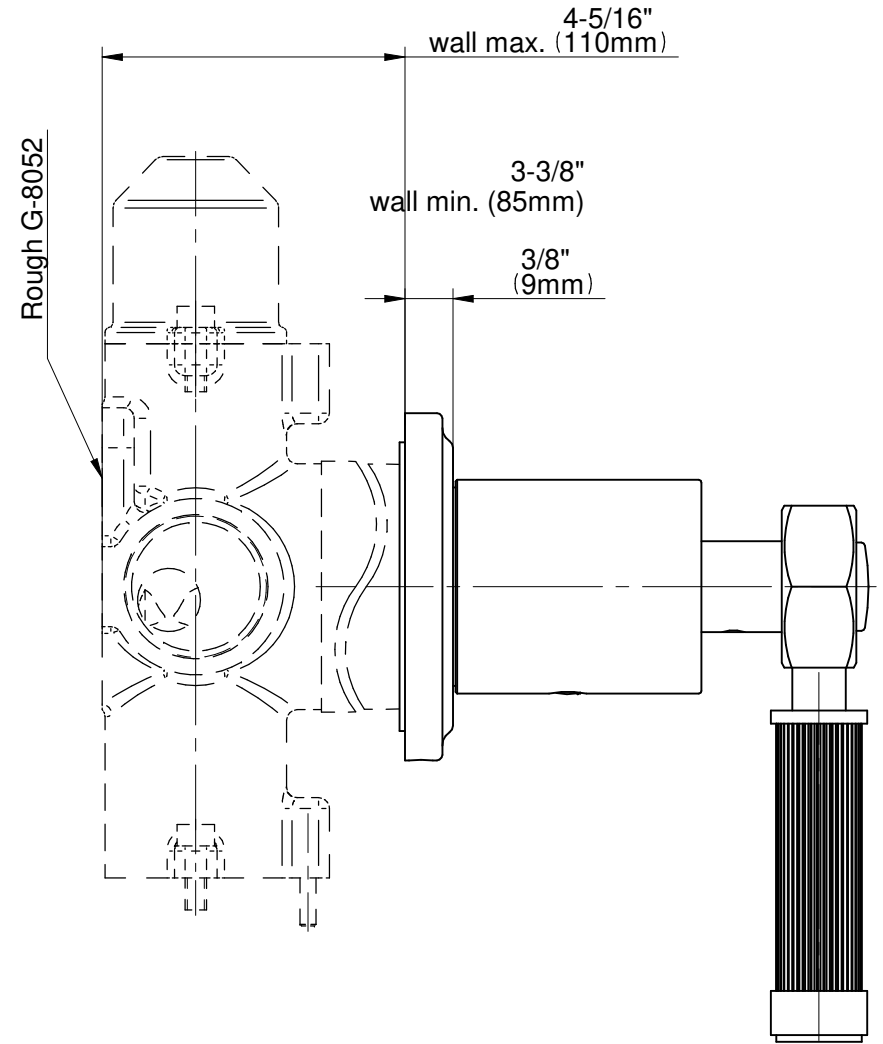

G-8038-LM56E1

Vintage Series