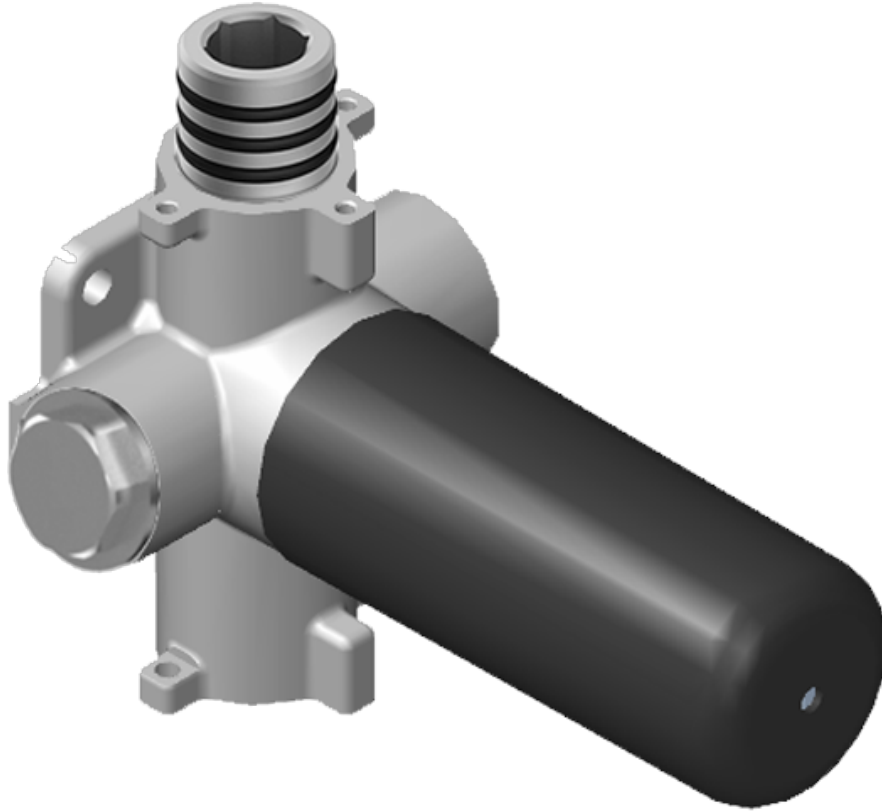

## Vintage Series

SHOWER  
 Two-Way Diverter Volume Control  
 Valve WITH Off Function and Pass-  
 Through  
**G-8052**

**Information**

- 11.7 gpm @ 60 psi
- 3/4" universal inlets/outlets with female threads
- Operates one function at a time
- Stacking inlet and pass-through port feature
- Supplied with protective plastic cover
- CALGreen compliant depending on functions

**Finishes**

Architectural  
White

SHOWER  
 Stop/Volume Control Valve with  
 Pass Through  
**G-8076**

**Information**

- 12.3 gpm @ 60 psi
- 3/4" universal inlets/outlets with female threads
- Stacking inlet and pass-through port feature
- Supplied with protective plastic cover
- CalGreen compliant dependent on functions