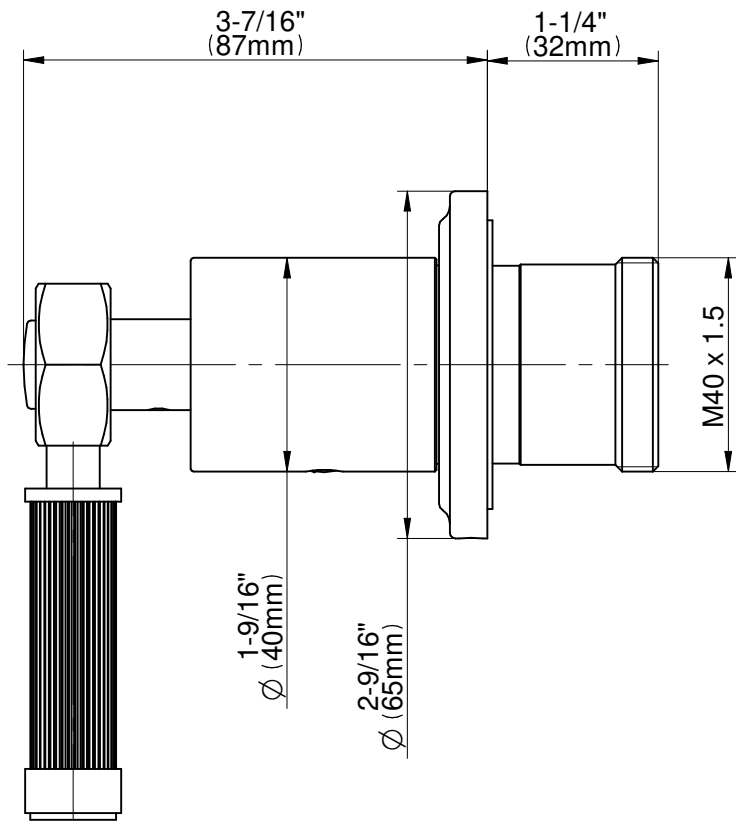

G-8038-LM56E1

Vintage Series