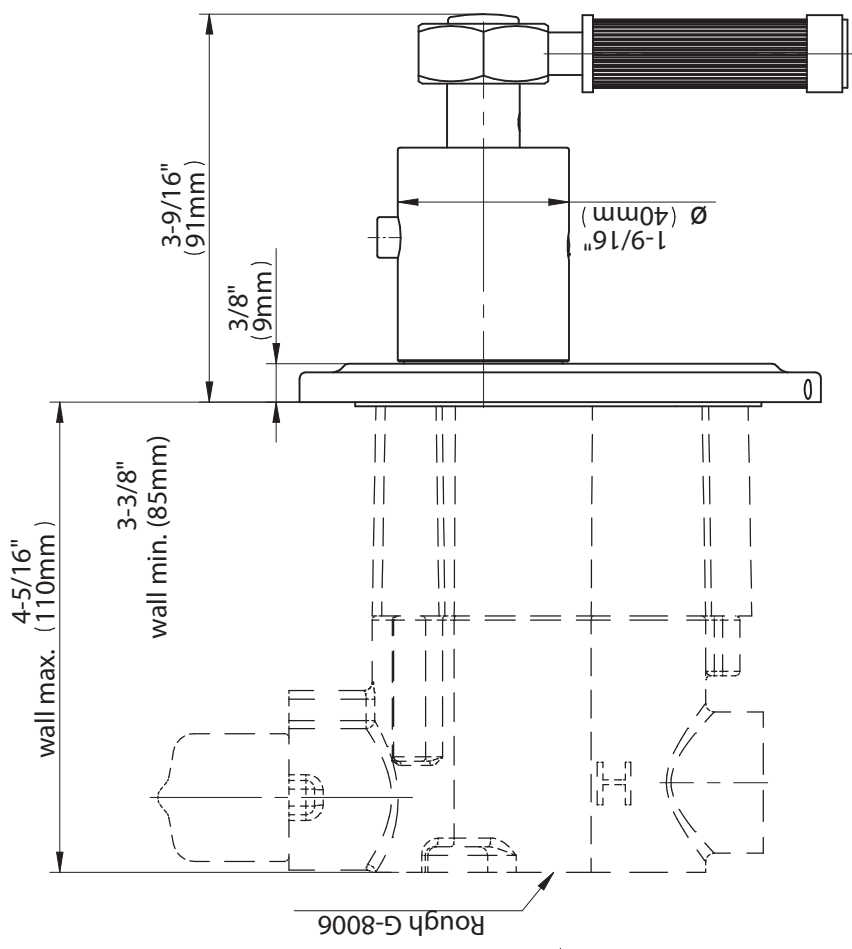

G-8031-LM56E-T

Vintage Series