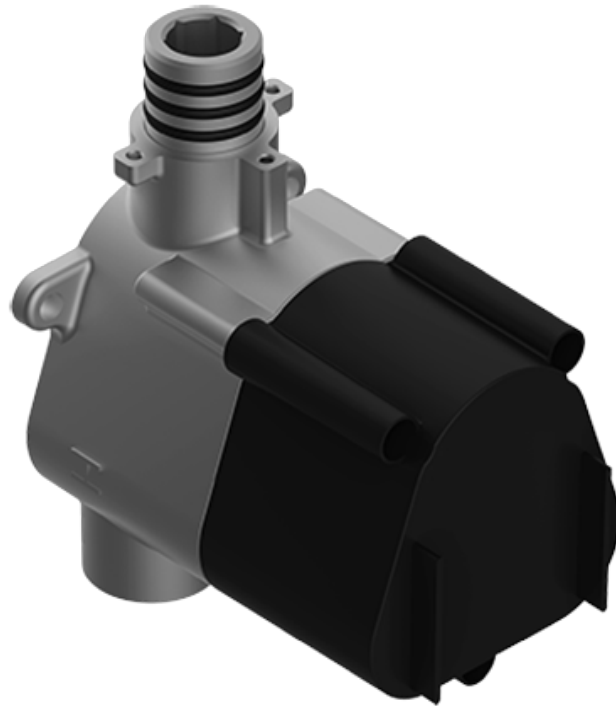

## Vintage Series

SHOWER  
 Vintage M-Series 2-Way Diverter  
 Valve Trim with Handle

**Information**

- Single metal handle
- Decorative trim plate
- Use with G-8052 2-Way Diverter Volume Control Valve WITH Off Function and Pass-Through
- ADA

## Vintage Series

SHOWER  
 7-1/2" Vintage Tub Spout  
**G-11365**

**Information**

- Includes spout ring
- 1/2" NPT male thread inlet
- Tub spout flow rate ~ 12.4 gpm @60 psi

**Finishes**

							
24K Gold	24K Brushed Gold	24K Brushed Gold with Black Accents	Architectural Black™	Brushed Nickel	Gunmetal	Gunmetal Distressed	Matte Black
							
Olive Bronze	Polished Chrome	Polished Chrome with Black Accents	Polished Nickel	Polished Nickel with Black Accents	Unfinished Brass	Unfinished Brushed Brass	Vintage Brushed Brass
							
Architectural White							

## Vintage Series

SHOWER  
 Thermostatic Rough Valve  
**G-8006**

**Information**

- 12.9 gpm @ 60 psi
- 3/4" universal inlets
- Built-in service stops
- Stacking outlet feature
- Complete serviceability from front of all units
- Supplied with protective plastic cover
- CalGreen compliant dependent on functions