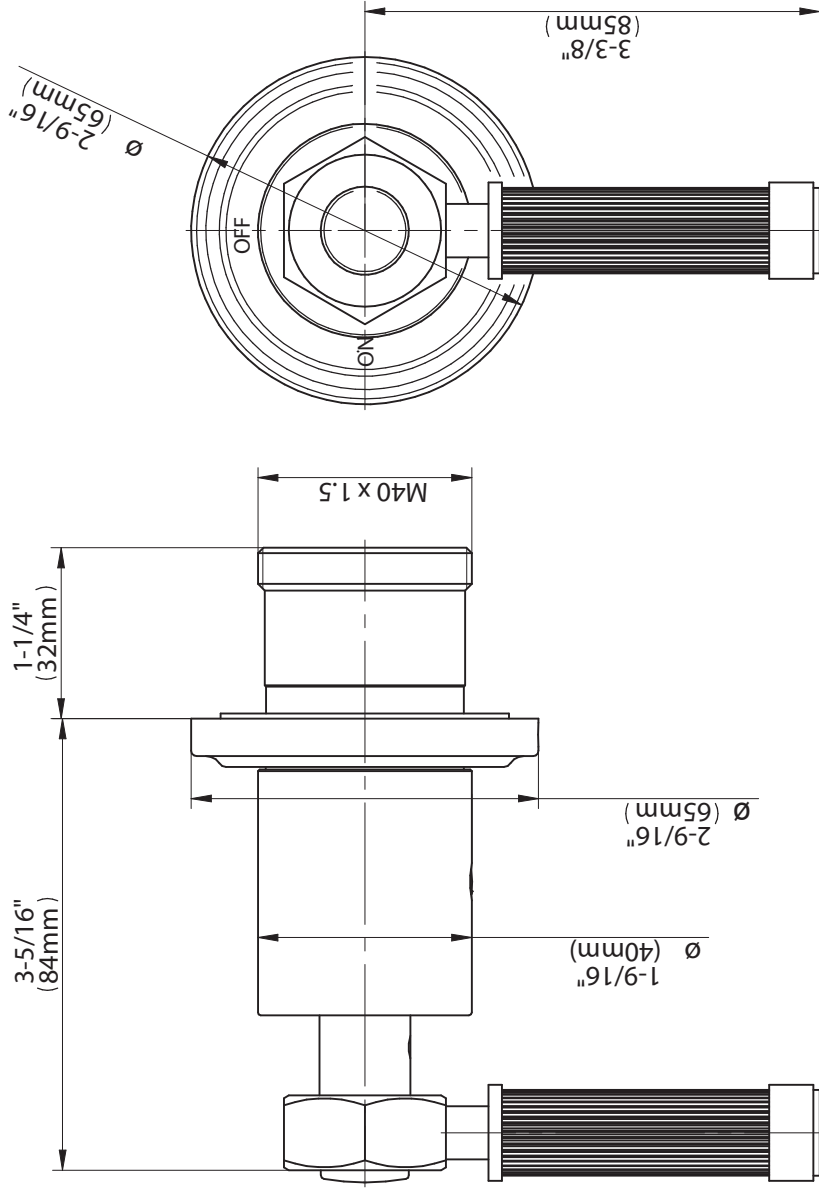

G-8034-LM56E1

Vintage Series