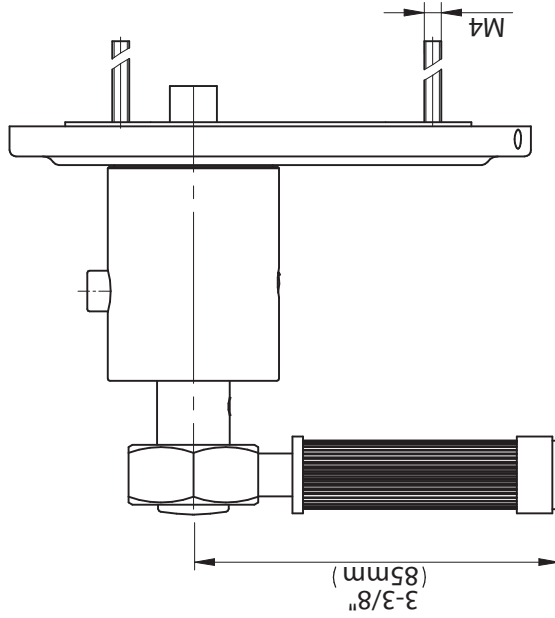

G-8031-LM56E-T

Vintage Series