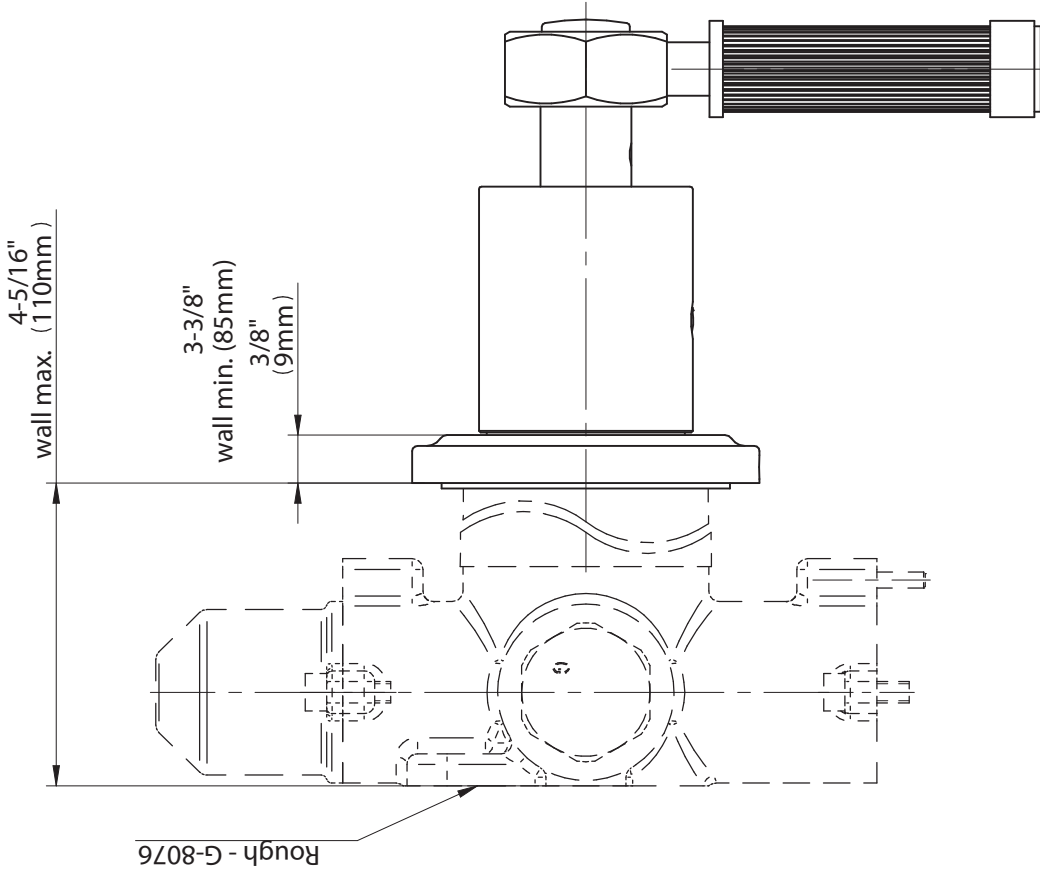

G-8034-LM56E1

Vintage Series