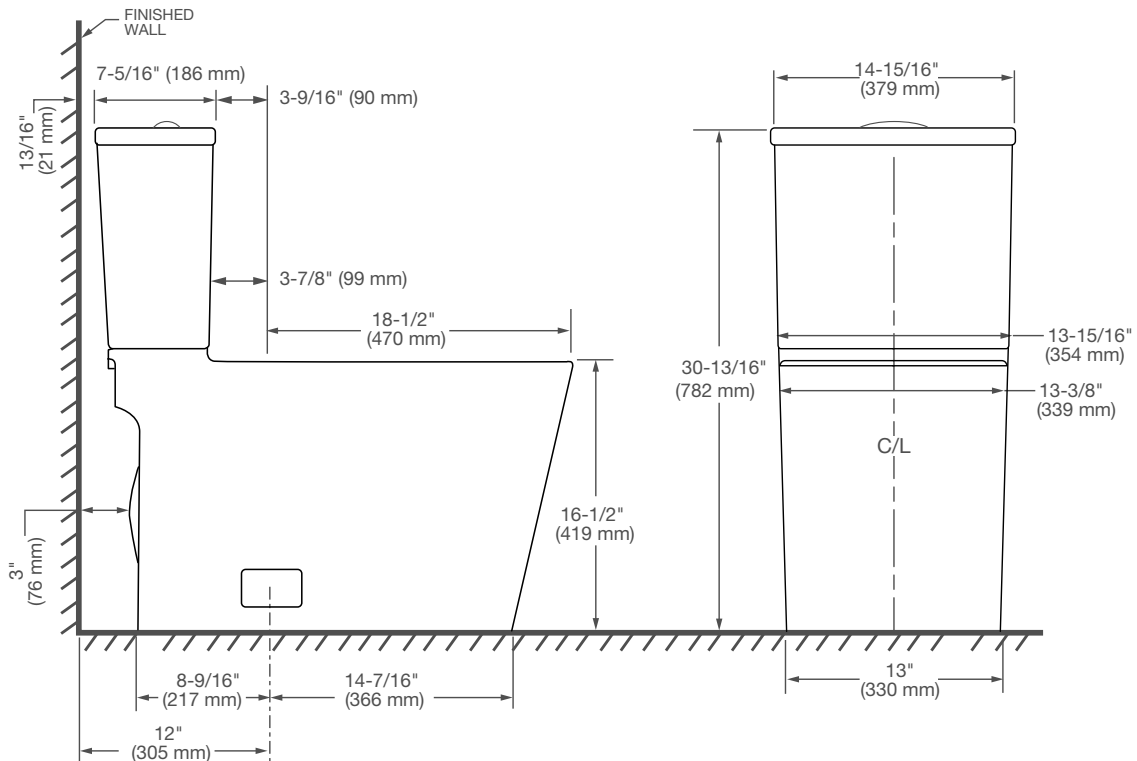

39661000

EUROCUBE

TWO-PIECE ELONGATED DUAL FLUSH TOILET

STANDARD SPECIFICATION:

- Elongated bowl design
- Made of vitreous china in Alpine White
- 12" (305 mm) rough-in
- Siphon action jetted bowl with smooth-sided, concealed trapway
- High efficiency, low consumption 1.28 gpf/4.8 Lpf conserving flush 1.0 gpf/3.8 Lpf
- InfinaBright™ surface coating reduces dirt and bacteria build-up ensuring the surface shines longer
- DreamClean™ Rim scrubs the top to bottom with every flush
- 16-1/2" (419 mm) rim height
- Fully-glazed 2-1/8" (54 mm) trapway
- 3" (76 mm) flush valve
- Includes slow-close telescoping seat
- Chrome top mounted push button actuator
- Color-matched bolt hole covers

NOTE: Install this product according to the installation guide. ADA, CSA compliant when installed to the specific requirements of these regulations.

39661000
EUROCUBE
TWO-PIECE ELONGATED
DUAL FLUSH TOILET

TECHNICAL DATA:

DIMENSIONS:

NOMINAL DIMENSIONS
 29-3/8" x 14-15/16" x 30-13/16"
 (746 x 379 x 782 mm)

WATER SPOT

7-7/8" (200 mm) wide
 9-1/4" (235 mm) length
 5-1/2" (140 mm) distance to rim

NOTES:

This toilet is designed to rough-in at a minimum dimension of 12" (305 mm) from finished wall to C/L of outlet. Supply not included with fixture and must be ordered separately. Dimensions shown for location of supply is suggested.

IMPORTANT:

Dimensions of fixtures are nominal and may vary within the range of tolerance established by ANSI Standard A112.19.2. These measurements are subject to change or cancellation. No responsibility is assumed for use of superseded or voided pages.