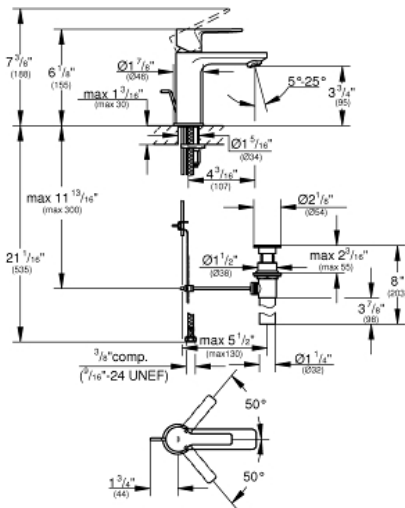

LINEARE
Single-Handle Bathroom Faucet
XS-Size

MODEL # 2382400A

Pure Freude
an Wasser

GROHE

Product Description:
LINEARE
Single-Handle Bathroom Faucet XS-Size

Standard Specification:

- Single hole installation
- Metal lever handle
- **GROHE SilkMove** 1.1" (28 mm) ceramic cartridge
- With temperature limiter
- **GROHE StarLight** chrome finish
- Includes waste-set drain assembly
- **GROHE AquaGuide** adjustable flow control
- Stainless steel flex lines
- **GROHE QuickFix** installation system

- 2382400A StarLight Chrome