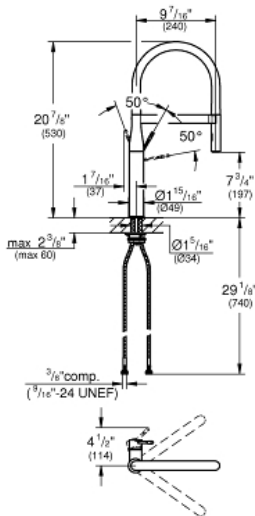

ESSENCE PROFESSIONAL Single-Handle Kitchen Faucet

MODEL # 30295GN0

Pure Freude
an Wasser

GROHE

Product Description: ESSENCE PROFESSIONAL Single-Handle Kitchen Faucet

Standard Specification:

- Single hole installation
- **GROHE StarLight** finish
- **GROHE SilkMove** 1.1" (28 mm) ceramic cartridge
- Flow strainer
- With integrated temperature limiter
- Professional spray
- With flexible, hygienic GROHFlexx kitchen Santoprene hose
- Diverter: laminar spray/SpeedClean shower jet
- Automatic return to laminar spray
- Metal spray
- **GROHE EasyDock M** integrated magnet for seamless docking of the spray head
- Swivel spout
- Swivel area 360°
- Check valve included to prevent backflow
- Stainless steel flex lines
- Quick installation system
- Max Flow Rate 1.75 gpm