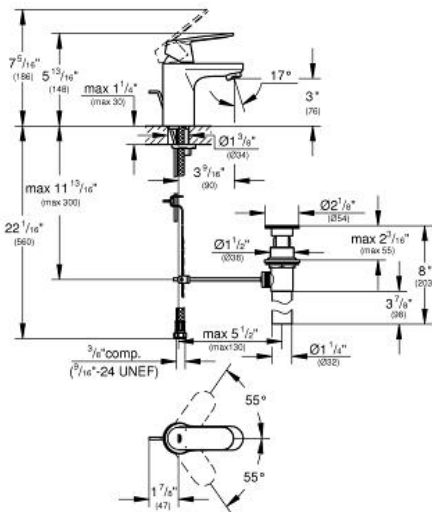

# EUROSMART COSMOPOLITAN Lavatory Centerset S-Size

MODEL # 32875

*Pure Freude an Wasser*

GROHE America, Inc | 200 North Gary Avenue, Suite G, Roselle, IL 60172  
Phone: +1 (800) 444-7643 | Fax: +1 (800) 225-2778 | us-customerservice@grohe.com

## Product Description: Lavatory Centerset S-Size

### Standard Specification:

- Single hole installation
- **GROHE SilkMove** 35 mm ceramic cartridge
- **GROHE StarLight®** finish
- Adjustable flow rate limiter
- Flow control
- 1 1/4" pop-up waste set
- Stainless steel flex lines
- **GROHE QuickFix®** installation system with centering support
- Max flow rate: 1.2 gpm (4.56 L/min)

### Color:

- 32875 00A chrome
- 32875 000 chrome