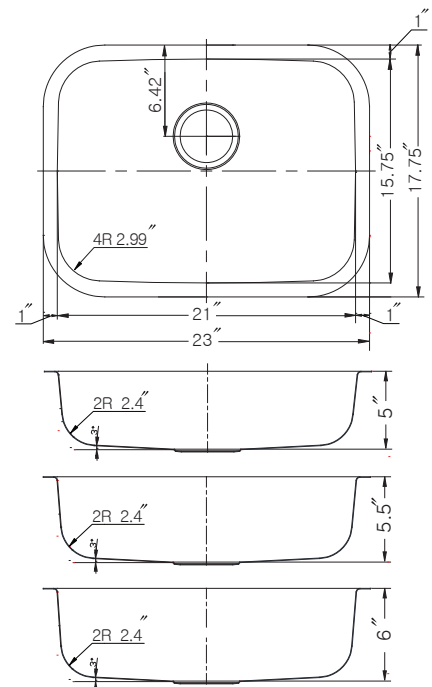

ADA Classic Collection

Undermount Single Bowl Model CADA-2318SU

CADA-2318SU

FEATURES

- Premium grade T-304 stainless steel
- 5", 5.5", 6" depth
- 18 gauge
- StoneShield undercoating over Sound Deadening pad
- Lustrous satin with highlighted rim
- Fits 30" sink base
- 3-1/2" drain opening
- Supplied with cutout template, fasteners and instructions
- Complies with ASME A112.19.3-2008, cUPC®
- Lifetime Limited Warranty

OVERALL DIMENSIONS	EACH BOWL	CUTOUT SIZE	PACKAGING*	WEIGHT*
23" x 17-3/4"	21" x 15-3/4"	See Template	1/16/20 pcs.	13/240/250 lbs.

*Standard packaging: Single boxed /Pallet of single boxed/Pallet of bulk pack.
All dimensions are in inches. Specifications subject to change without notice.