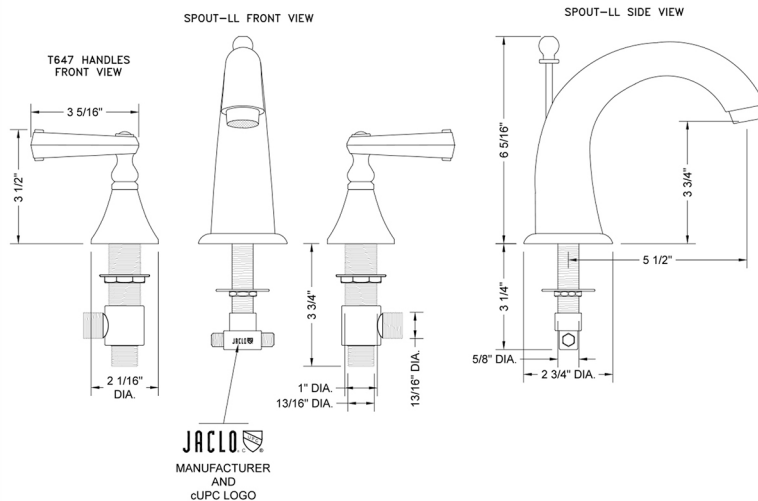

Cranford Faucet with Ribbon Lever Handles

Model #: 5460-T647-

FEATURES:

- All brass 8" - 12" widespread faucet includes brass pop-up drain with overflow
- 1/4 turn ceramic valves
- Stationary Spout
- Available Flow Rates: 1.5, 1.2 & 0.5 GPM. Additional flow rate (aerator) options available. Contact JACLO.
- 5 1/2" spout reach
- Spout Hole Size Min-Max: 1 1/4" - 1 3/4"
- Valve Hole Size Min-Max: 1 1/8" - 1 5/8"
- ADA Compliant Levers

SPECIFICATION DRAWING:

AVAILABLE HANDLES: