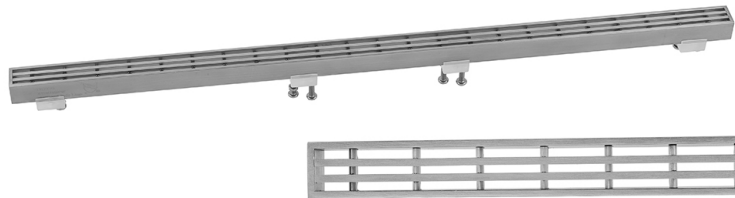

## Slim 48" Channel Drain Bar Grate

**Model #: 6204-48-**

### FEATURES:

- 1" wide sleek design grate
- 304 stainless steel construction
- JACLO slim channel drain body sold separately (83248)
- Standard finishes: BSS & PSS. Additional finishes available: BKN, ORB, MBK, BU, SDB, WH, TB, EB. Call for pricing and availability

### AVAILABLE FINISHES:

Polished Stainless (PSS)    Brushed Stainless (BSS)

### SPECIFICATION DRAWING:

JACLO SLIM BAR GRATE ONLY		
PART. #	DESCRIPTION	A
6204-24-XXX	24" BAR GRATE	24"
6204-32-XXX	32" BAR GRATE	32"
6204-36-XXX	36" BAR GRATE	36"
6204-42-XXX	42" BAR GRATE	42"
6204-48-XXX	48" BAR GRATE	48"
6204-60-XXX	60" BAR GRATE	60"