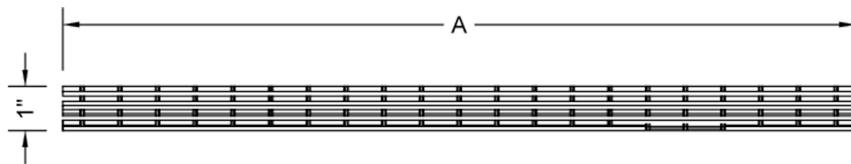

### FEATURES:

- 1" wide sleek design grate
- 304 stainless steel construction
- JACLO slim channel drain body sold separately (83248)
- Standard finishes: BSS & PSS. Additional finishes available: BKN, ORB, MBK, BU, SDB, WH, TB, EB. Call for pricing and availability

### SPECIFICATION DRAWING:

JACLO SLIM BAR GRATE ONLY		
PART. #	DESCRIPTION	A
6204-24-XXX	24" BAR GRATE	24"
6204-32-XXX	32" BAR GRATE	32"
6204-36-XXX	36" BAR GRATE	36"
6204-42-XXX	42" BAR GRATE	42"
6204-48-XXX	48" BAR GRATE	48"
6204-60-XXX	60" BAR GRATE	60"