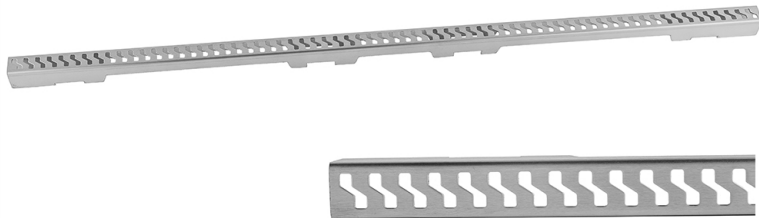

## Slim 36" Channel Drain "S" Grate

**Model #: 6208-36-**

### FEATURES:

- 1" wide sleek design grate
- 304 stainless steel construction
- Nominal size: 36"
- JACLO slim channel drain body sold separately P/N 83236
- Key included to remove grate for easy cleaning
- Stackable plastic feet included for easy installation

### AVAILABLE FINISHES:

Satin Brass (SB)      Matte Black (MBK)      Polished Stainless (PSS)  
Brushed Stainless (BSS)

### SPECIFICATION DRAWING:

JACLO SLIM "S" GRATE ONLY		
PART. #	DESCRIPTION	A
6208-32-XXX	32" SLIM "S" GRATE	32"
6208-36-XXX	36" SLIM "S" GRATE	36"
6208-42-XXX	42" SLIM "S" GRATE	42"
6208-48-XXX	48" SLIM "S" GRATE	48"
6208-60-XXX	60" SLIM "S" GRATE	60"