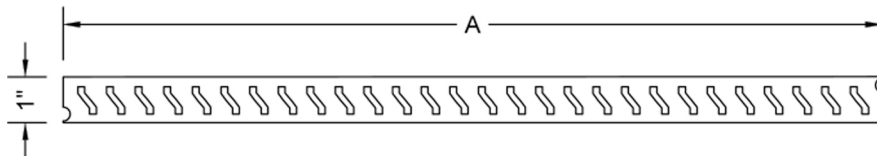

### FEATURES:

- 1" wide sleek design grate
- 304 stainless steel construction
- Nominal size: 36"
- JACLO slim channel drain body sold separately P/N 83236
- Key included to remove grate for easy cleaning
- Stackable plastic feet included for easy installation

### SPECIFICATION DRAWING:

JACLO SLIM "S" GRATE ONLY		
PART. #	DESCRIPTION	A
6208-32-XXX	32" SLIM "S" GRATE	32"
6208-36-XXX	36" SLIM "S" GRATE	36"
6208-42-XXX	42" SLIM "S" GRATE	42"
6208-48-XXX	48" SLIM "S" GRATE	48"
6208-60-XXX	60" SLIM "S" GRATE	60"