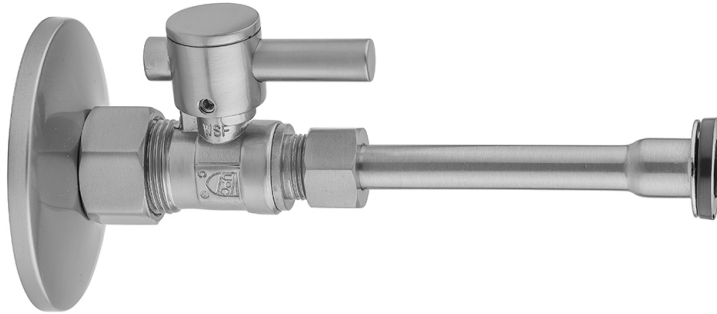

Quarter Turn Straight Pattern 5/8" O.D. Compression (Fits 1/2" Copper) x 3/8" O.D. Toilet Supply Kit with Contempo Lever Handle, 20" Supply Tube, Escutcheon

Model #: 622-2-72-

FEATURES:

- Complete Toilet Supply Kit
- Kit contains:
 - (1) Quarter Turn Straight Pattern 5/8" O.D. Compression (Fits 1/2" Copper) x 3/8" O.D. Supply Valve with Contempo Lever Handle P/N 622-2
 - (1) 20" Copper Supply Tube P/N 772
 - (1) Escutcheon P/N 7463 (ULB P/N 6015)

AVAILABLE FINISHES:

Polished Chrome (PCH)	Satin Chrome (SC)	Bronze Umber (BU)
Satin Nickel (SN)	Pewter (PEW)	Caramel Bronze (CB)
Polished Nickel (PN)	Antique Brass (AB)	Antique Copper (ACU)
Oil-Rubbed Bronze (ORB)	Polished Brass (PB)	Polished Copper (PCU)
Vintage Bronze (VB)	Satin Brass (SB)	Rose Gold (RG)
Matte Black (MBK)	Satin Gold (SG)	Polished Gold (PG)
Black Nickel (BKN)	Bombay Gold (BG)	Jewelers Gold (JG)
Europa Bronze (EB)	White (WH)	Sedona Beige (SDB)
Tristan Brass (TB)	Unlacquered Brass (ULB)	Satin Cooper (SCU)

SPECIFICATION DRAWING:

COMPONENTS	
DESCRIPTION	QTY:
STRAIGHT VALVE - CONTEMPO LEVER HANDLE	1
20" X 3/8" O.D. SUPPLY TUBE	1
ESCUTCHEON	1
PLASTIC FILL VALVE COUPLING NUT	1

AVAILABLE HANDLES: