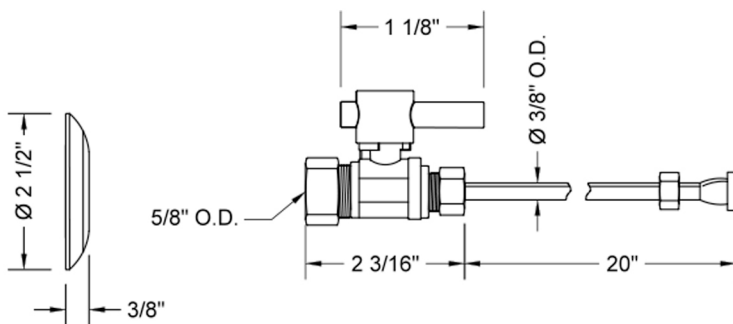

Quarter Turn Straight Pattern 5/8" O.D. Compression (Fits 1/2" Copper) x 3/8" O.D. Toilet Supply Kit with Contempo Lever Handle, 20" Supply Tube, Escutcheon

Model #: 622-2-72-

FEATURES:

- Complete Toilet Supply Kit
- Kit contains:
 - (1) Quarter Turn Straight Pattern 5/8" O.D. Compression (Fits 1/2" Copper) x 3/8" O.D. Supply Valve with Contempo Lever Handle P/N 622-2
 - (1) 20" Copper Supply Tube P/N 772
 - (1) Escutcheon P/N 7463 (ULB P/N 6015)

SPECIFICATION DRAWING:

COMPONENTS	
DESCRIPTION	QTY:
STRAIGHT VALVE - CONTEMPO LEVER HANDLE	1
20" X 3/8" O.D. SUPPLY TUBE	1
ESCUTCHEON	1
PLASTIC FILL VALVE COUPLING NUT	1

AVAILABLE HANDLES: