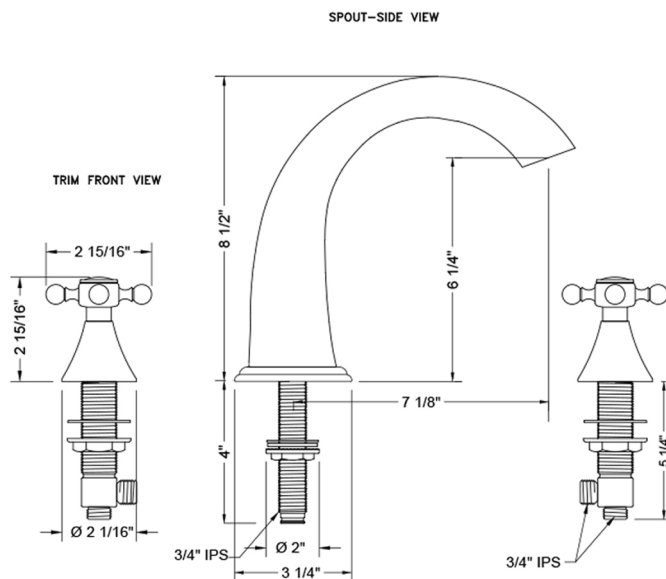

SPECIFICATION DRAWING: