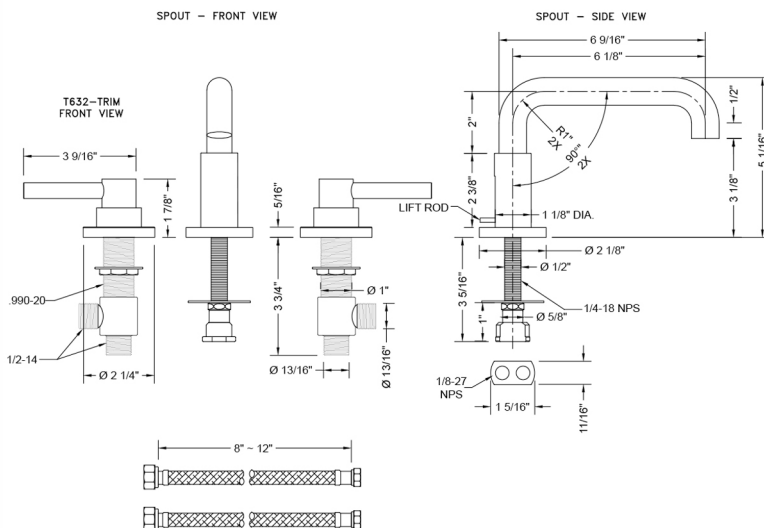

Downtown Contempo Faucet with Round Escutcheons & Low Contempo Lever Handles - 1.2 GPM

Model #: 8882-T632-1.2-

FEATURES:

- All brass 8" - 12" widespread faucet includes brass pop-up drain with overflow
- 1/4 turn ceramic valves
- Low Profile Swivel Spout (For Stationary Spout option, contact JACLO)
- Available Flow Rates: 1.5, 1.2 & 0.5 GPM. Additional flow rate (aerator) options available. Contact JACLO.
- 5 3/4" spout reach
- Spout Hole Size: 1 1/2" - 1 7/8"
- Valve Hole Size: 1 1/8" - 1 5/8"
- ADA Compliant Levers

SPECIFICATION DRAWING:

AVAILABLE HANDLES:

COMPLIANCES:

CEC

Complies with: ASME A112.18.1-2012/CSA B125.1-12