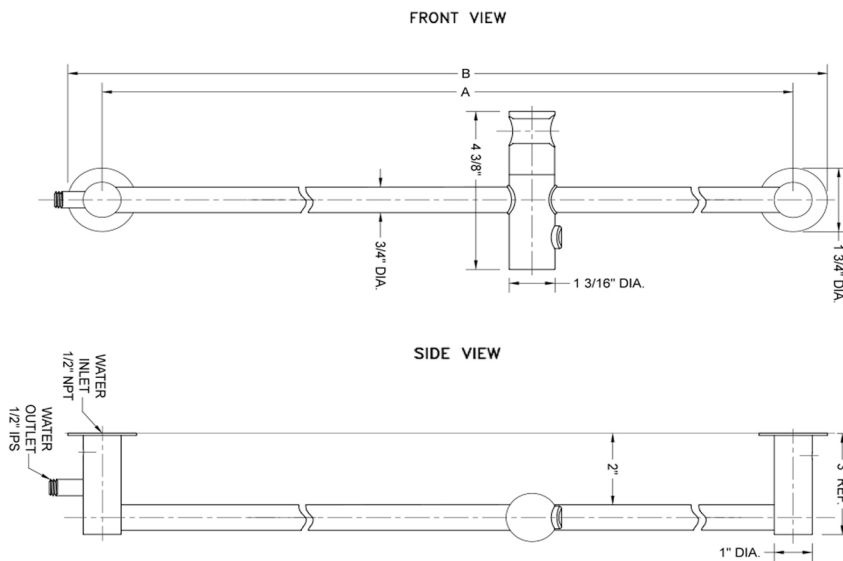

24" Contemporary Slim Wall Bar with Bottom Outlet Integral Water Supply

Model #: 9524-

FEATURES:

- 24" Brass wall bar with bottom water outlet
- Integral water outlet eliminates need for separate water supply elbow
- Push button slider easily moves up & down & side to side
- Adjustable handshower angle
- Replace showerarm & showerhead with sliderail for handshower & hose
- Perfect for full height shower & shower seat applications
- Conical end of hose sits in holder
- Custom lengths available. Contact JACLO for pricing & availability
- Mounting hardware included

SPECIFICATION DRAWING:

DECORATIVE WALL BARS			
PART. #	DESCRIPTION	A	B
9524	24" WALL BAR	24"	25 3/4"
9530	30" WALL BAR	30"	31 3/4"
9536	36" WALL BAR	36"	37 3/4"