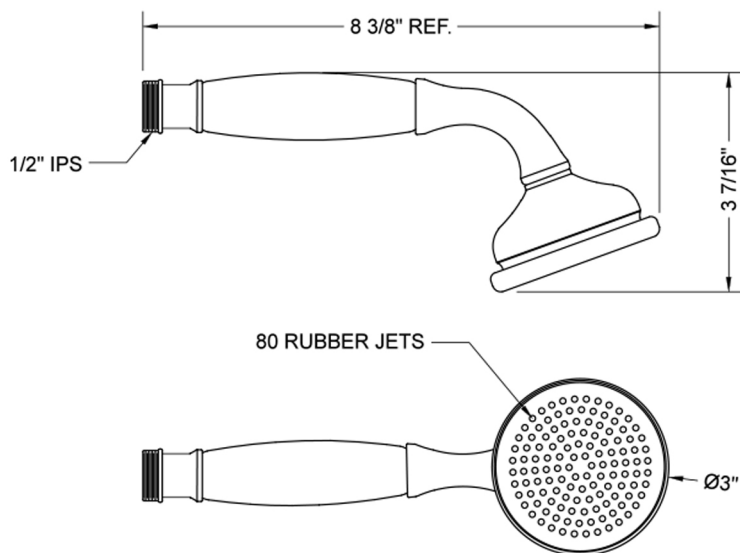

Sunshine Handshower - 1.75 GPM

Model #: B240-1.75-

FEATURES:

- Brass single function handshower
- 1/2" IPS male threads
- Removable white protective rings included (non functional)
- Comfortable balanced feel
- Traditional decorative design

SPECIFICATION DRAWING:

SPRAY PATTERNS: