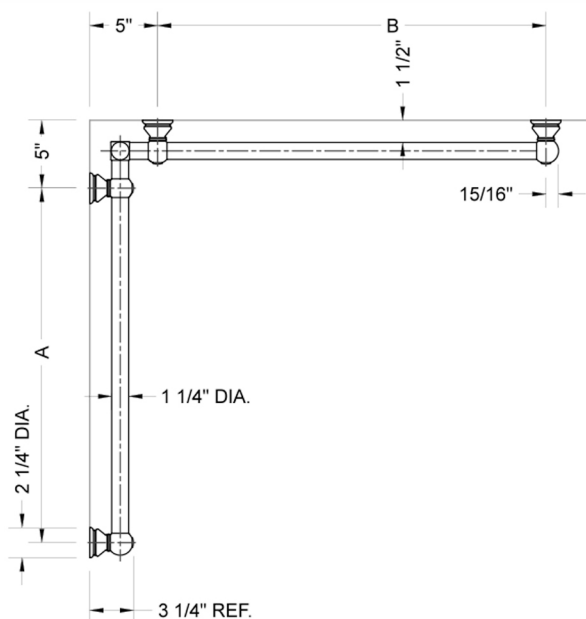

## G30 24" x 48" Inside Corner Grab Bar

Model #: G30-24-48-IC-

### FEATURES:

- ADA compliant when properly installed
- All brass construction, fully polished & plated
- All grab bars can be custom sized. Contact JACLO for pricing & availability
- Optional handshower sliders and toilet paper/wash cloth holders can be added only upon initial order
- Grab bars over 32" REQUIRE a middle post

### SPECIFICATION DRAWING:

BRASS LUXURY GRAB BAR							
PART. #	DESCRIPTION	A	B	PART. #	DESCRIPTION	A	B
G30-12-12-IC	CENTER OF POST	12"	12"	G30-24-36-IC	CENTER OF POST	24"	36"
G30-12-16-IC	CENTER OF POST	12"	16"	G30-24-48-IC	CENTER OF POST	24"	48"
G30-12-24-IC	CENTER OF POST	12"	24"	G30-24-60-IC	CENTER OF POST	24"	60"
G30-12-32-IC	CENTER OF POST	12"	32"				
				G30-32-32-IC	CENTER OF POST	32"	32"
G30-12-36-IC	CENTER OF POST	12"	36"	G30-32-36-IC	CENTER OF POST	32"	36"
G30-12-48-IC	CENTER OF POST	12"	48"	G30-32-48-IC	CENTER OF POST	32"	48"
G30-12-60-IC	CENTER OF POST	12"	60"	G30-32-60-IC	CENTER OF POST	32"	60"
G30-16-16-IC	CENTER OF POST	16"	16"	G30-36-36-IC	CENTER OF POST	36"	36"
G30-16-24-IC	CENTER OF POST	16"	24"	G30-36-48-IC	CENTER OF POST	36"	48"
G30-16-32-IC	CENTER OF POST	16"	32"	G30-36-60-IC	CENTER OF POST	36"	60"
G30-16-36-IC	CENTER OF POST	16"	36"	G30-48-48-IC	CENTER OF POST	48"	48"
G30-16-48-IC	CENTER OF POST	16"	48"	G30-48-60-IC	CENTER OF POST	48"	60"
G30-16-60-IC	CENTER OF POST	16"	60"				
				G30-60-60-IC	CENTER OF POST	60"	60"
G30-24-24-IC	CENTER OF POST	24"	24"				
G30-24-32-IC	CENTER OF POST	24"	32"				