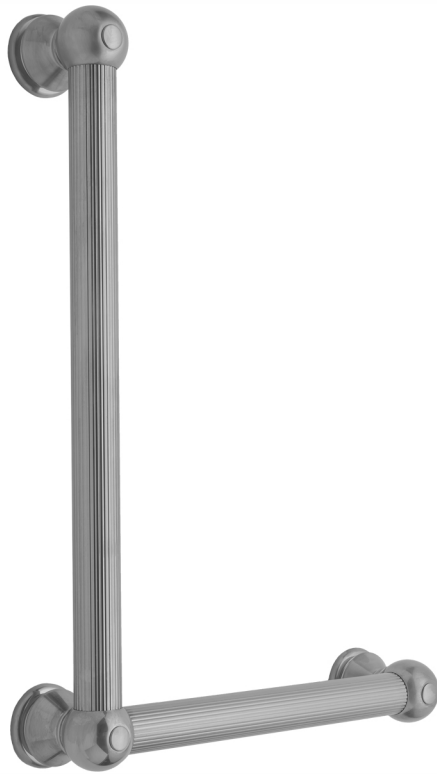

G33 24H x 12W 90° Right Hand Grab Bar

Model #: **G33-24H-12W-RH-**

FEATURES:

- ADA compliant when properly installed
- All brass construction, fully polished & plated
- All grab bars can be custom sized. Contact JACLO for pricing & availability
- Optional handshower sliders and toilet paper/wash cloth holders can be added only upon initial order
- Grab bars over 32" REQUIRE a middle post

AVAILABLE FINISHES:

Polished Chrome (PCH)	Satin Chrome (SC)	Bronze Umber (BU)
Satin Nickel (SN)	Pewter (PEW)	Caramel Bronze (CB)
Polished Nickel (PN)	Antique Brass (AB)	Antique Copper (ACU)
Oil-Rubbed Bronze (ORB)	Polished Brass (PB)	Polished Copper (PCU)
Vintage Bronze (VB)	Satin Brass (SB)	Rose Gold (RG)
Matte Black (MBK)	Satin Gold (SG)	Polished Gold (PG)
Black Nickel (BKN)	Bombay Gold (BG)	Jewelers Gold (JG)
Europa Bronze (EB)	White (WH)	Sedona Beige (SDB)
Tristan Brass (TB)	Unlacquered Brass (ULB)	Satin Cooper (SCU)

SPECIFICATION DRAWING:

BRASS LUXURY GRAB BAR			
PART. #	DESCRIPTION	A H	B W
G33-12H-12W	CENTER TO CENTER	12"	12"
G33-12H-16W	CENTER TO CENTER	12"	16"
G33-12H-24W	CENTER TO CENTER	12"	24"
G33-12H-32W	CENTER TO CENTER	12"	32"
G33-16H-12W	CENTER TO CENTER	16"	12"
G33-16H-16W	CENTER TO CENTER	16"	16"
G33-16H-24W	CENTER TO CENTER	16"	24"
G33-16H-32W	CENTER TO CENTER	16"	32"
G33-24H-12W	CENTER TO CENTER	24"	12"
G33-24H-16W	CENTER TO CENTER	24"	16"
G33-24H-24W	CENTER TO CENTER	24"	24"
G33-24H-32W	CENTER TO CENTER	24"	32"
G33-32H-12W	CENTER TO CENTER	32"	12"
G33-32H-16W	CENTER TO CENTER	32"	16"
G33-32H-24W	CENTER TO CENTER	32"	24"
G33-32H-32W	CENTER TO CENTER	32"	32"