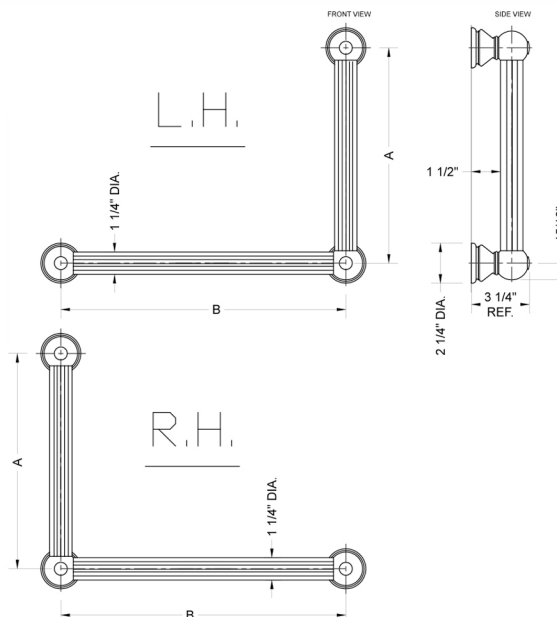

G33 24H x 12W 90° Right Hand Grab Bar

Model #: **G33-24H-12W-RH-**

FEATURES:

- ADA compliant when properly installed
- All brass construction, fully polished & plated
- All grab bars can be custom sized. Contact JACLO for pricing & availability
- Optional handshower sliders and toilet paper/wash cloth holders can be added only upon initial order
- Grab bars over 32" REQUIRE a middle post

SPECIFICATION DRAWING:

BRASS LUXURY GRAB BAR			
PART. #	DESCRIPTION	A H	B W
G33-12H-12W	CENTER TO CENTER	12"	12"
G33-12H-16W	CENTER TO CENTER	12"	16"
G33-12H-24W	CENTER TO CENTER	12"	24"
G33-12H-32W	CENTER TO CENTER	12"	32"
G33-16H-12W	CENTER TO CENTER	16"	12"
G33-16H-16W	CENTER TO CENTER	16"	16"
G33-16H-24W	CENTER TO CENTER	16"	24"
G33-16H-32W	CENTER TO CENTER	16"	32"
G33-24H-12W	CENTER TO CENTER	24"	12"
G33-24H-16W	CENTER TO CENTER	24"	16"
G33-24H-24W	CENTER TO CENTER	24"	24"
G33-24H-32W	CENTER TO CENTER	24"	32"
G33-32H-12W	CENTER TO CENTER	32"	12"
G33-32H-16W	CENTER TO CENTER	32"	16"
G33-32H-24W	CENTER TO CENTER	32"	24"
G33-32H-32W	CENTER TO CENTER	32"	32"