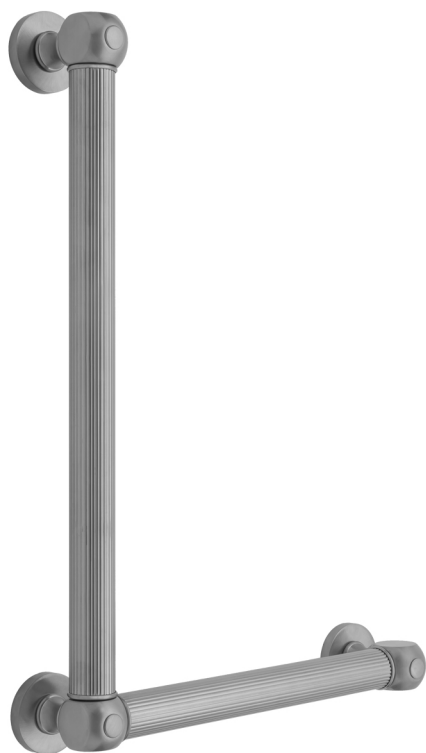

G71 16H x 12W 90° Right Hand Grab Bar

Model #: **G71-16H-12W-RH-**

FEATURES:

- ADA compliant when properly installed
- All brass construction, fully polished & plated
- All grab bars can be custom sized. Contact JACLO for pricing & availability
- Optional handshower sliders and toilet paper/wash cloth holders can be added only upon initial order
- Grab bars over 32" REQUIRE a middle post

AVAILABLE FINISHES:

Polished Chrome (PCH)	Satin Chrome (SC)	Bronze Umber (BU)
Satin Nickel (SN)	Pewter (PEW)	Caramel Bronze (CB)
Polished Nickel (PN)	Antique Brass (AB)	Antique Copper (ACU)
Oil-Rubbed Bronze (ORB)	Polished Brass (PB)	Polished Copper (PCU)
Vintage Bronze (VB)	Satin Brass (SB)	Rose Gold (RG)
Matte Black (MBK)	Satin Gold (SG)	Polished Gold (PG)
Black Nickel (BKN)	Bombay Gold (BG)	Jewelers Gold (JG)
Europa Bronze (EB)	White (WH)	Sedona Beige (SDB)
Tristan Brass (TB)	Unlacquered Brass (ULB)	Satin Cooper (SCU)

SPECIFICATION DRAWING:

BRASS LUXURY GRAB BAR			
PART. #	DESCRIPTION	A H	B W
G71-12H-12W	CENTER TO CENTER	12"	12"
G71-12H-16W	CENTER TO CENTER	12"	16"
G71-12H-24W	CENTER TO CENTER	12"	24"
G71-12H-32W	CENTER TO CENTER	12"	32"
G71-16H-12W	CENTER TO CENTER	16"	12"
G71-16H-16W	CENTER TO CENTER	16"	16"
G71-16H-24W	CENTER TO CENTER	16"	24"
G71-16H-32W	CENTER TO CENTER	16"	32"
G71-24H-12W	CENTER TO CENTER	24"	12"
G71-24H-16W	CENTER TO CENTER	24"	16"
G71-24H-24W	CENTER TO CENTER	24"	24"
G71-24H-32W	CENTER TO CENTER	24"	32"
G71-32H-12W	CENTER TO CENTER	32"	12"
G71-32H-16W	CENTER TO CENTER	32"	16"
G71-32H-24W	CENTER TO CENTER	32"	24"
G71-32H-32W	CENTER TO CENTER	32"	32"