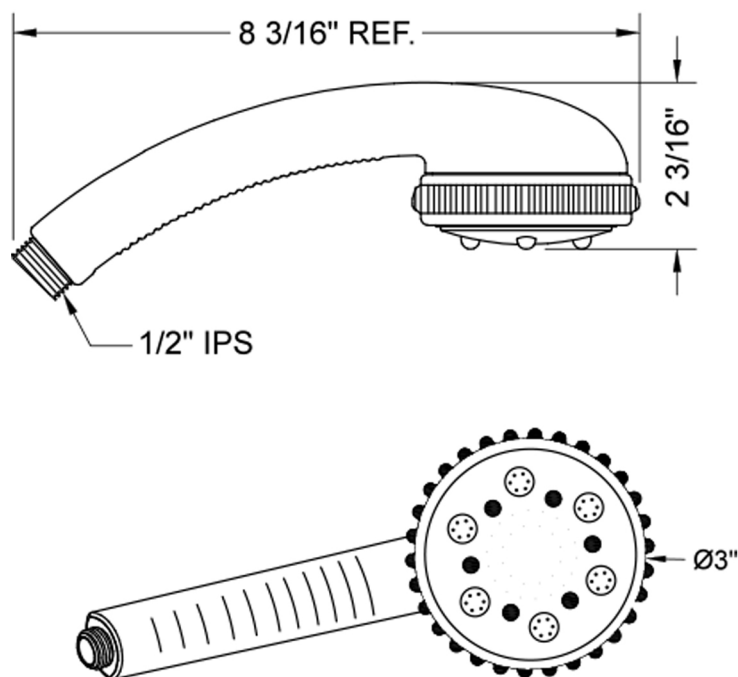

Leticia Handshower- 1.5 GPM

Model #: S429-1.5-

FEATURES:

- 5 function handshower
- ½" Male threads
- Rubber ring for easy grip, no slip adjustment of functions
- Comfortable ergonomic design
- IDEAL FOR LOW WATER PRESSURE

SPECIFICATION DRAWING:

SPRAY PATTERNS: