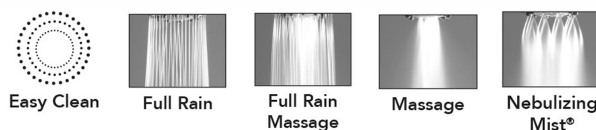

SPRAY PATTERNS:

COMPLIANCES:

CEC

Complies with: ASME A112.18.1-2012/CSA B125.1-12