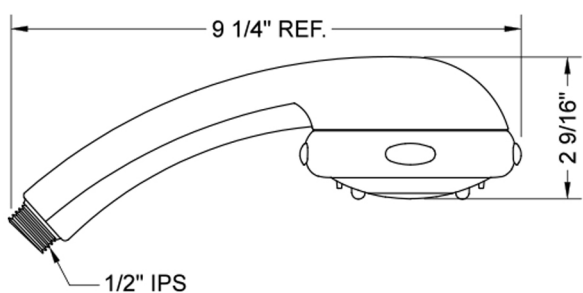

SPECIFICATION DRAWING: