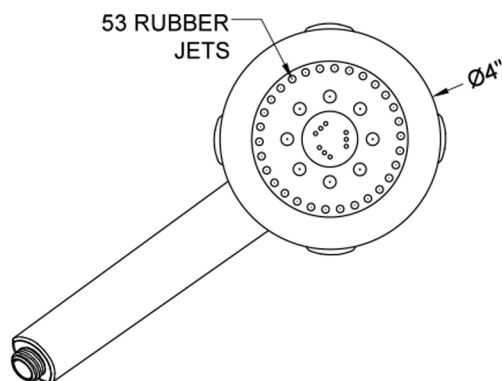

SPECIFICATION DRAWING: