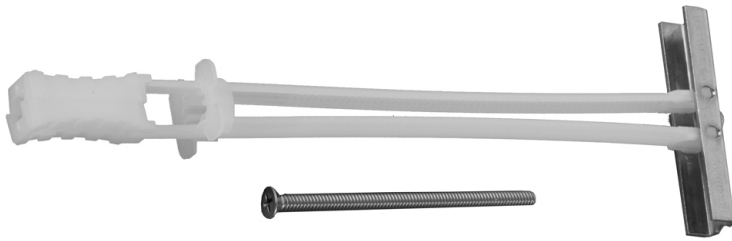

## Between Stud Mounting Hardware For Deluxe Grab Bars

**Model #: TOGG**

---

### FEATURES:

- Use for between stud mounting
- No need to re-tile existing bath or shower
- Use three fasteners per mounting point (sold 6 per pack)
- Note: Existing substrate (tile & wall base) must be in good condition & secured properly