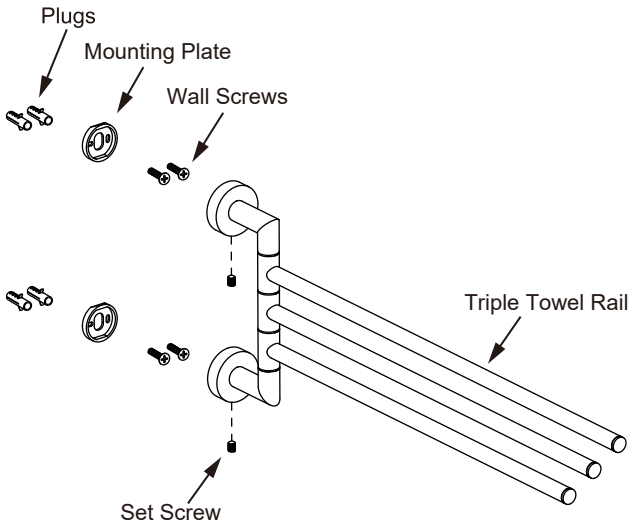

OSLO COLLECTION

TRIPLE TOWEL BAR 18" - SWIVEL

144111

Tools required for installation