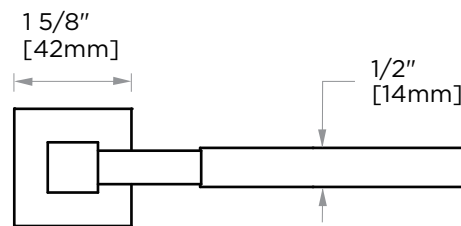

LONDON COLLECTION TOILET BRUSH HODLER 248610

PRODUCT NAME: TOILET BRUSH
HOLDER

PRODUCT CODE: 248610

MATERIAL: All-brass construction

KEY FEATURES: Contemporary design.
Sleek rectangular shapes offset
by strong squared anchors.

NOTE: Dimensions and specifications are subject to change without notice.