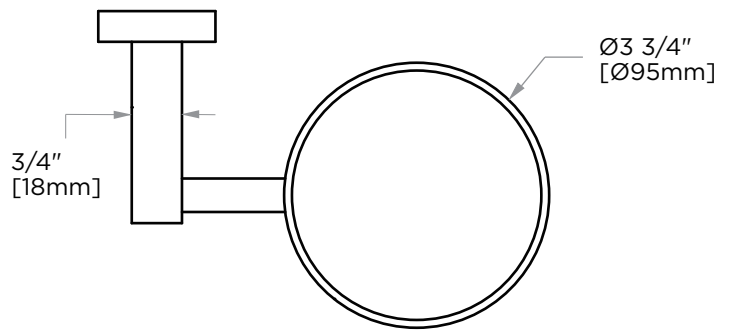

LONDON COLLECTION TOILET BRUSH HODLER 248610

PRODUCT NAME: TOILET BRUSH
HOLDER

PRODUCT CODE: 248610

MATERIAL: All-brass construction

KEY FEATURES: Contemporary design.
Sleek rectangular shapes offset
by strong squared anchors.

NOTE: Dimensions and specifications are subject to change without notice.