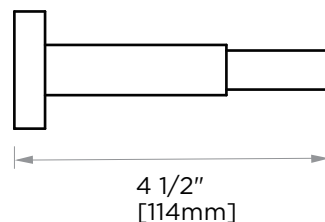

LONDON COLLECTION TOILET BRUSH HODLER 248610

PRODUCT NAME: TOILET BRUSH
HOLDER

PRODUCT CODE: 248610

MATERIAL: All-brass construction

KEY FEATURES: Contemporary design.
Sleek rectangular shapes offset
by strong squared anchors.

NOTE: Dimensions and specifications are subject to change without notice.