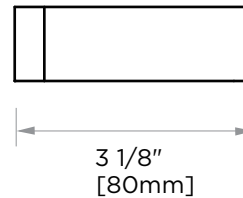

NOTE: Dimensions and specifications are subject to change without notice.