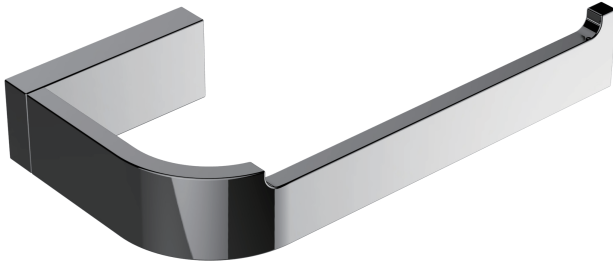

COLOGNE COLLECTION TISSUE HOLDER 255151

PRODUCT NAME: TISSUE HOLDER

PRODUCT CODE: 255151

MATERIAL: All-brass construction

KEY FEATURES: Contemporary design with strong bold silhouette softened by the rounded corners and curved lines.