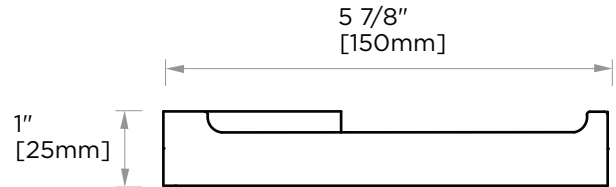

NOTE: Dimensions and specifications are subject to change without notice.