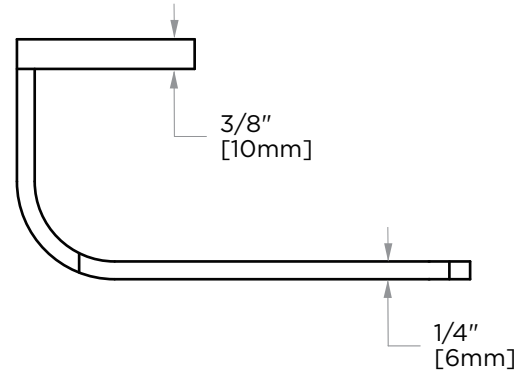

NOTE: Dimensions and specifications are subject to change without notice.