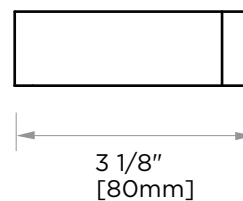

NOTE: Dimensions and specifications are subject to change without notice.