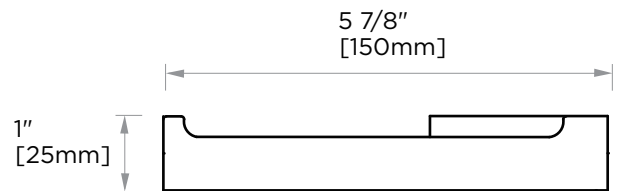

NOTE: Dimensions and specifications are subject to change without notice.