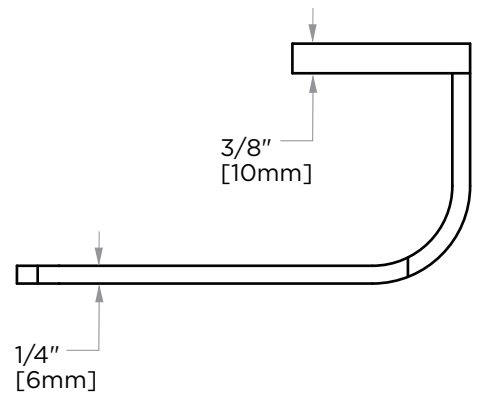

NOTE: Dimensions and specifications are subject to change without notice.