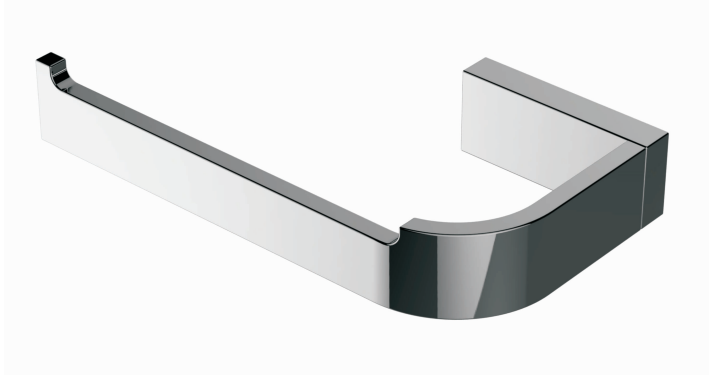

COLOGNE COLLECTION

TISSUE HOLDER

255151L

PRODUCT NAME: TISSUE HOLDER

PRODUCT CODE: 255151L

MATERIAL: All-brass construction

KEY FEATURES: Contemporary design with strong bold silhouette softened by the rounded corners and curved lines.