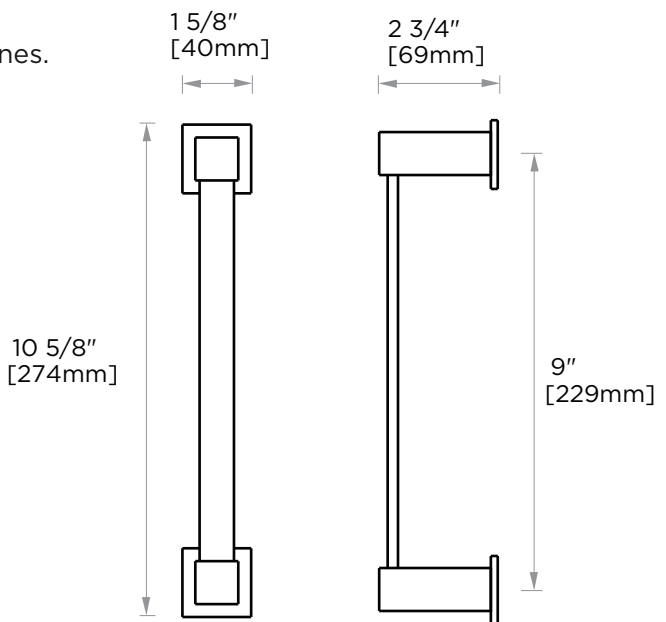

Includes Rosette : 40X4mm
Without Rosette

With Rosette

LISBON COLLECTION

TOWEL BAR 9"

277109

PRODUCT NAME: TOWEL BAR 9"

PRODUCT CODE: 277109

MATERIAL: All-brass construction

WARRANTY:

Lifetime Limited (Residential Use)
One Year (Commercial Use)

NOTE: Dimensions and specifications are subject to change without notice.

LISBON COLLECTION

Large Square Rosette
277SQLG 45X12mm

Small Round Rosette
137RDSM 40X4mm

Large Round Rosette
137RDLG 48X10mm

NOTE: Dimensions and specifications are subject to change without notice.