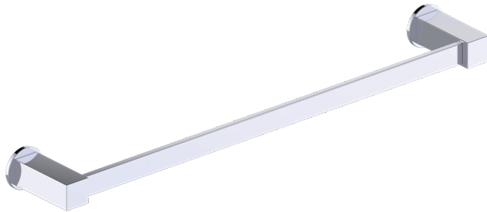

Includes Rosette : 40X4mm
Without Rosette

With Rosette

LISBON COLLECTION

TOWEL BAR 9"

277109

PRODUCT NAME: TOWEL BAR 9"

PRODUCT CODE: 277109

MATERIAL: All-brass construction

WARRANTY:

Lifetime Limited (Residential Use)
One Year (Commercial Use)

NOTE: Dimensions and specifications are subject to change without notice.

LISBON COLLECTION

Large Square Rosette
277SQLG 45X12mm

Small Round Rosette
137RDSM 40X4mm

Large Round Rosette
137RDLG 48X10mm

NOTE: Dimensions and specifications are subject to change without notice.