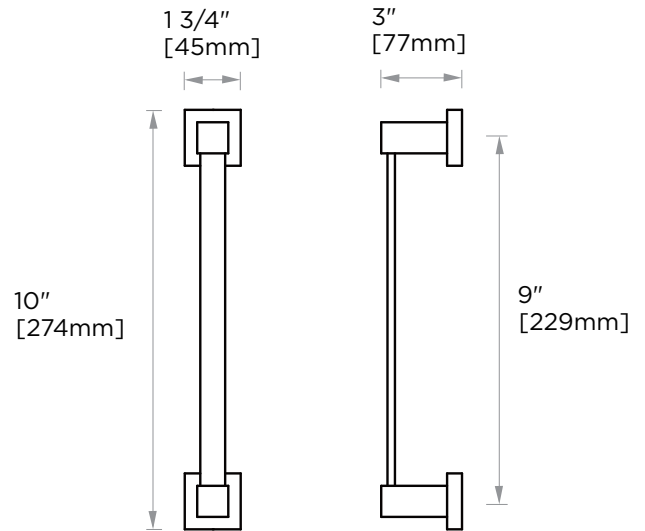

WARRANTY:

Lifetime Limited (Residential Use)
One Year (Commercial Use)

NOTE: Dimensions and specifications are subject to change without notice.

LISBON COLLECTION

Large Square Rosette
277SQLG 45X12mm

Small Round Rosette
137RDSM 40X4mm

Large Round Rosette
137RDLG 48X10mm

NOTE: Dimensions and specifications are subject to change without notice.