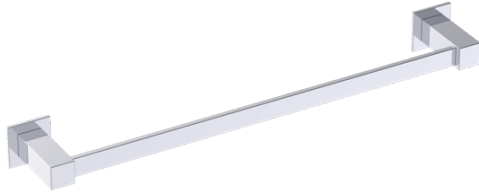

Includes Rosette : 40X4mm
Without Rosette

With Rosette

LISBON COLLECTION

TOWEL BAR 9"

277109

PRODUCT NAME: TOWEL BAR 9"

PRODUCT CODE: 277109

MATERIAL: All-brass construction

KEY FEATURES: Contemporary design. Square base with clean and elongated lines.

STOCKED FINISHES:

- Polished Chrome (99)
- Brushed Nickel (81)
- Polished Nickel (68)
- Matte Black (48)

SPECIAL FINISHES AVAILABLE: 26 options available. Please see our website for full list samples

WARRANTY:

Lifetime Limited (Residential Use)
One Year (Commercial Use)

NOTE: Dimensions and specifications are subject to change without notice.

LISBON COLLECTION

Large Square Rosette
277SQLG 45X12mm

Small Round Rosette
137RDSM 40X4mm

Large Round Rosette
137RDLG 48X10mm

NOTE: Dimensions and specifications are subject to change without notice.