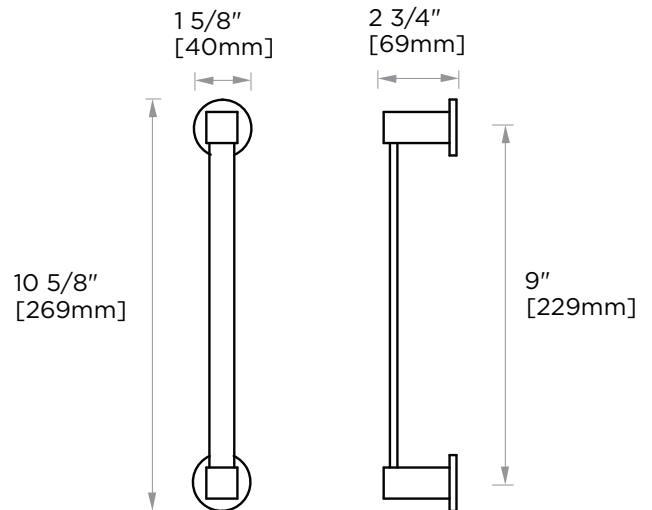

Includes Rosette : 40X4mm
Without Rosette

With Rosette

LISBON COLLECTION

TOWEL BAR 9"

277109

PRODUCT NAME: TOWEL BAR 9"

PRODUCT CODE: 277109

MATERIAL: All-brass construction

WARRANTY:

Lifetime Limited (Residential Use)
One Year (Commercial Use)

NOTE: Dimensions and specifications are subject to change without notice.

LISBON COLLECTION

Large Square Rosette
277SQLG 45X12mm

Small Round Rosette
137RDSM 40X4mm

Large Round Rosette
137RDLG 48X10mm

NOTE: Dimensions and specifications are subject to change without notice.