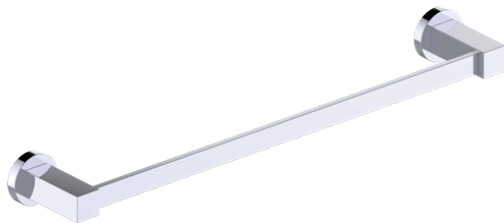

Includes Rosette : 40X4mm
Without Rosette

With Rosette

LISBON COLLECTION

TOWEL BAR 9"

277109

PRODUCT NAME: TOWEL BAR 9"

PRODUCT CODE: 277109

MATERIAL: All-brass construction

WARRANTY:

Lifetime Limited (Residential Use)
One Year (Commercial Use)

NOTE: Dimensions and specifications are subject to change without notice.

LISBON COLLECTION

Large Square Rosette
277SQLG 45X12mm

Small Round Rosette
137RDSM 40X4mm

Large Round Rosette
137RDLG 48X10mm

NOTE: Dimensions and specifications are subject to change without notice.