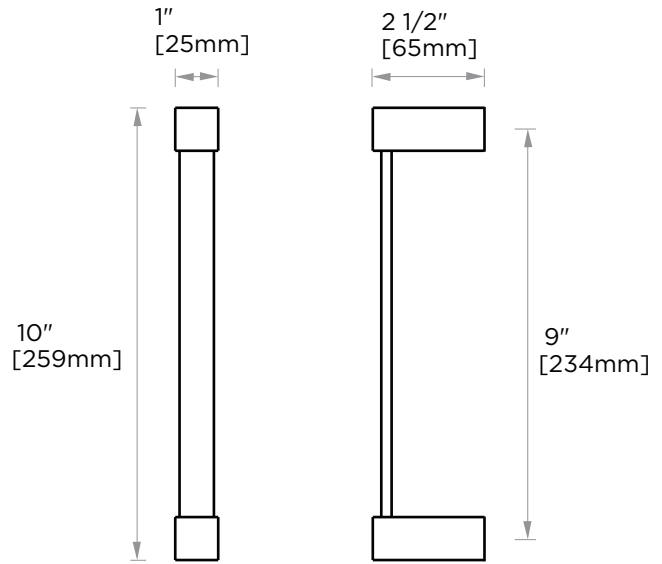

Includes Rosette : 40X4mm
Without Rosette

With Rosette

LISBON COLLECTION

TOWEL BAR 9"

277109

PRODUCT NAME: TOWEL BAR 9"

PRODUCT CODE: 277109

MATERIAL: All-brass construction

WARRANTY:

Lifetime Limited (Residential Use)
One Year (Commercial Use)

NOTE: Dimensions and specifications are subject to change without notice.

LISBON COLLECTION

Large Square Rosette
277SQLG 45X12mm

Small Round Rosette
137RDSM 40X4mm

Large Round Rosette
137RDLG 48X10mm

NOTE: Dimensions and specifications are subject to change without notice.