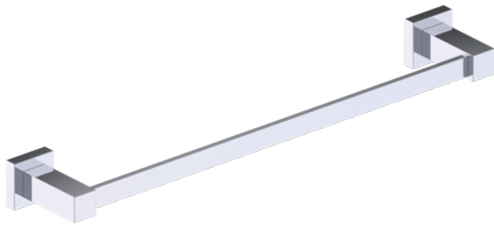

Includes Rosette : 40X4mm
Without Rosette

With Rosette

LISBON COLLECTION

TOWEL BAR 9"

277109

PRODUCT NAME: TOWEL BAR 9"

PRODUCT CODE: 277109

MATERIAL: All-brass construction

WARRANTY:

Lifetime Limited (Residential Use)
One Year (Commercial Use)

NOTE: Dimensions and specifications are subject to change without notice.

LISBON COLLECTION

Large Square Rosette
277SQLG 45X12mm

Small Round Rosette
137RDSM 40X4mm

Large Round Rosette
137RDLG 48X10mm

NOTE: Dimensions and specifications are subject to change without notice.