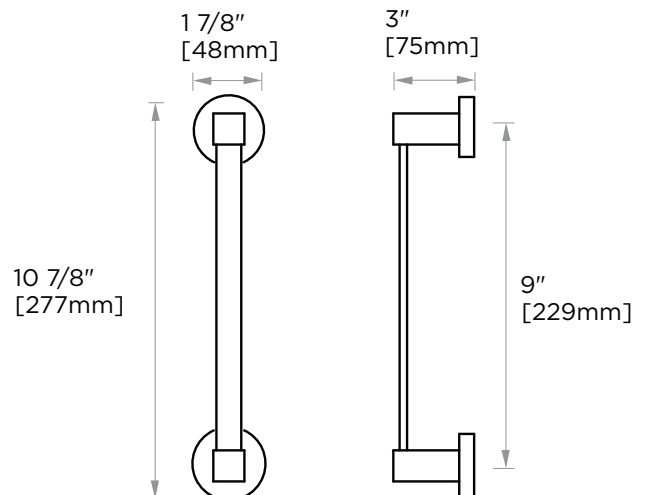

Includes Rosette : 40X4mm
Without Rosette

With Rosette

LISBON COLLECTION

TOWEL BAR 9"

277109

PRODUCT NAME: TOWEL BAR 9"

PRODUCT CODE: 277109

MATERIAL: All-brass construction

WARRANTY:

Lifetime Limited (Residential Use)
One Year (Commercial Use)

NOTE: Dimensions and specifications are subject to change without notice.

LISBON COLLECTION

Large Square Rosette
277SQLG 45X12mm

Small Round Rosette
137RDSM 40X4mm

Large Round Rosette
137RDLG 48X10mm

NOTE: Dimensions and specifications are subject to change without notice.