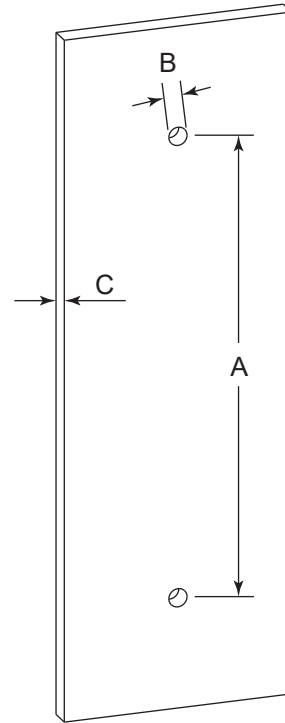

FLORENCE COLLECTION SINGLE SDH 8" 3227508

PRODUCT NAME: SINGLE SHOWER DOOR HANDLE 8"

PRODUCT CODE: 3227508

MATERIAL: All-brass construction

KEY FEATURES: Traditional design.
Round and elegant style.

STOCKED FINISHES:

NOTE: Dimensions and specifications are subject to change without notice.

HANDLES INFO

Components Included		
①	Handle	X1
②	Set Screw M6	X2
③	Fixing Bracket	X2
④	Rubber Gasket	X4

Mounting Kits Included		
	X1	Allen Key

GLASS INFO

Glass Hole C-C Distance		
A	8"/203mm	8" Shower Door Handle
	12"/305mm	12" Shower Door Handle
	18"/457mm	18" Shower Door Handle
	24"/610mm	24" Shower Door Handle
	36"/914mm	36" Shower Door Handle
B	1/2" (12mm)	Glass Hole Diameter
C	6-12mm	Glass Thickness