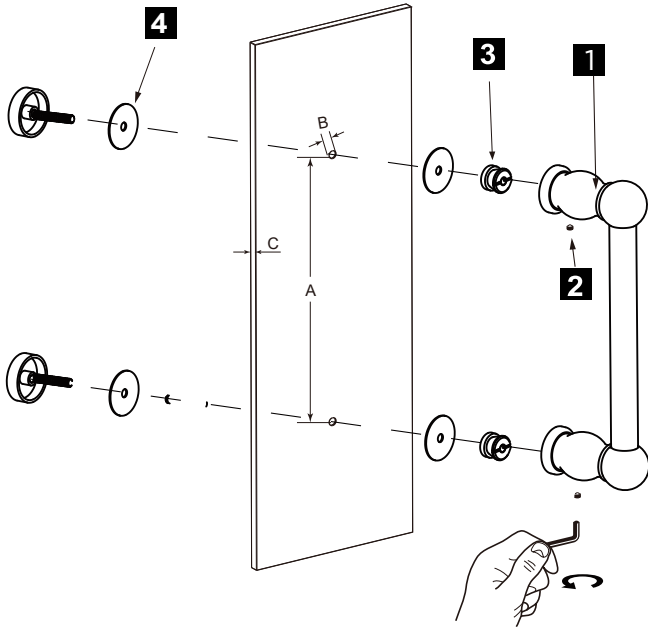

FLORENCE COLLECTION SINGLE SDH 8" 3227508

PRODUCT NAME: SINGLE SHOWER DOOR HANDLE 8"

PRODUCT CODE: 3227508

MATERIAL: All-brass construction

KEY FEATURES: Traditional design.
Round and elegant style.

STOCKED FINISHES:

NOTE: Dimensions and specifications are subject to change without notice.

HANDLES INFO

Components Included		
①	Handle	X1
②	Set Screw M6	X2
③	Fixing Bracket	X2
④	Rubber Gasket	X4

Mounting Kits Included		
	X1	Allen Key

GLASS INFO

Glass Hole C-C Distance		
A	8"/203mm	8" Shower Door Handle
	12"/305mm	12" Shower Door Handle
	18"/457mm	18" Shower Door Handle
	24"/610mm	24" Shower Door Handle
	36"/914mm	36" Shower Door Handle
B	1/2" (12mm)	Glass Hole Diameter
C	6-12mm	Glass Thickness

* Can be used with extension kit for thicker doors

NOTE: Dimensions and specifications are subject to change without notice.