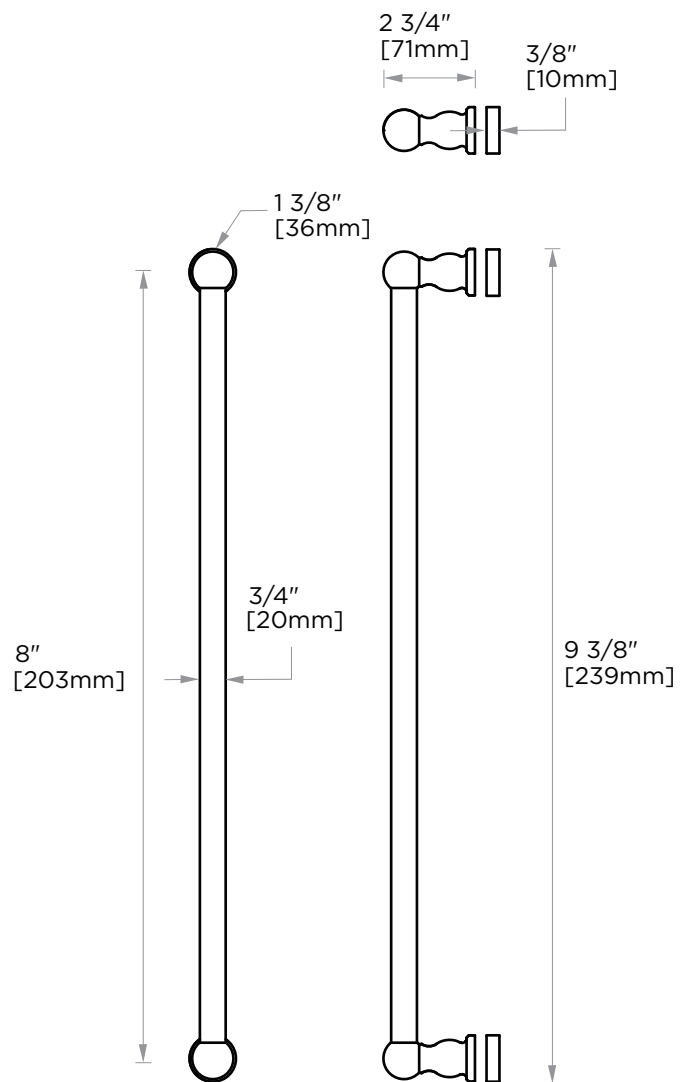

FLORENCE COLLECTION SINGLE SDH 8" 3227508

PRODUCT NAME: SINGLE SHOWER DOOR HANDLE 8"

PRODUCT CODE: 3227508

MATERIAL: All-brass construction

KEY FEATURES: Traditional design.
Round and elegant style.

STOCKED FINISHES:

NOTE: Dimensions and specifications are subject to change without notice.

HANDLES INFO

Components Included		
①	Handle	X1
②	Set Screw M6	X2
③	Fixing Bracket	X2
④	Rubber Gasket	X4

Mounting Kits Included		
	X1	Allen Key

GLASS INFO

Glass Hole C-C Distance		
A	8"/203mm	8" Shower Door Handle
	12"/305mm	12" Shower Door Handle
	18"/457mm	18" Shower Door Handle
	24"/610mm	24" Shower Door Handle
	36"/914mm	36" Shower Door Handle
B	1/2" (12mm)	Glass Hole Diameter
C	6-12mm	Glass Thickness

* Can be used with extension kit for thicker doors

NOTE: Dimensions and specifications are subject to change without notice.