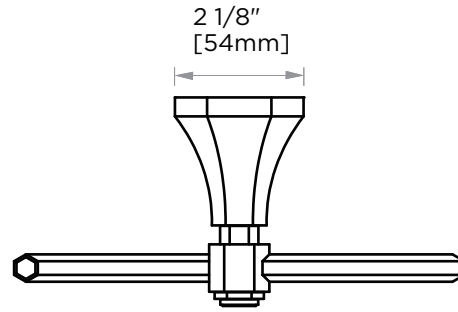

**PISA COLLECTION**  
**TOWEL RING**  
342463L

**PRODUCT NAME:** TOWEL RING

**PRODUCT CODE:** 342463L

**MATERIAL:** All-brass construction

**KEY FEATURES:** Classic Art Deco take on a traditional design

**STOCKED FINISHES:**

NOTE: Dimensions and specifications are subject to change without notice.