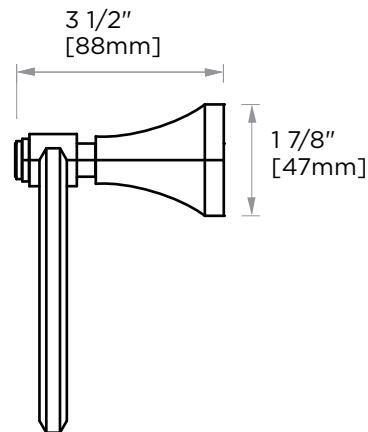

**PISA COLLECTION**  
**TOWEL RING**  
342463L

**PRODUCT NAME:** TOWEL RING

**PRODUCT CODE:** 342463L

**MATERIAL:** All-brass construction

**KEY FEATURES:** Classic Art Deco take on a traditional design

**STOCKED FINISHES:**

NOTE: Dimensions and specifications are subject to change without notice.