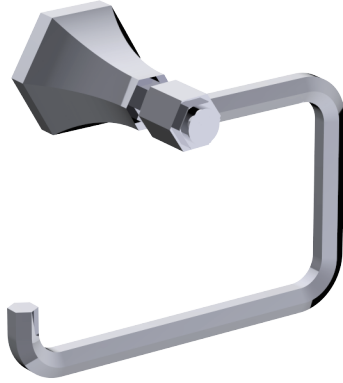

**PISA COLLECTION**  
**TOWEL RING**  
342463L

**PRODUCT NAME:** TOWEL RING

**PRODUCT CODE:** 342463L

**MATERIAL:** All-brass construction

**KEY FEATURES:** Classic Art Deco take on a traditional design

**STOCKED FINISHES:**