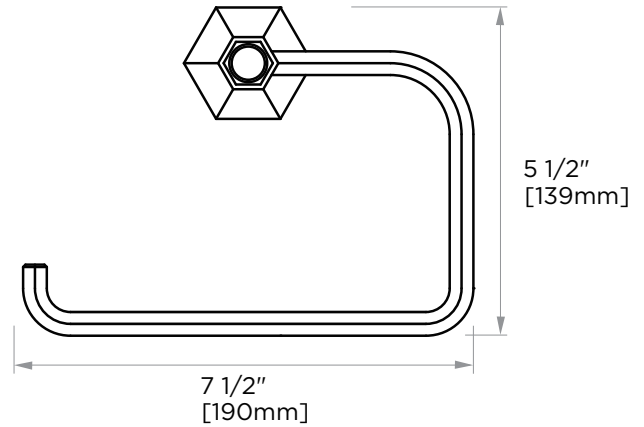

**PISA COLLECTION**  
**TOWEL RING**  
342463L

**PRODUCT NAME:** TOWEL RING

**PRODUCT CODE:** 342463L

**MATERIAL:** All-brass construction

**KEY FEATURES:** Classic Art Deco take on a traditional design

**STOCKED FINISHES:**

NOTE: Dimensions and specifications are subject to change without notice.