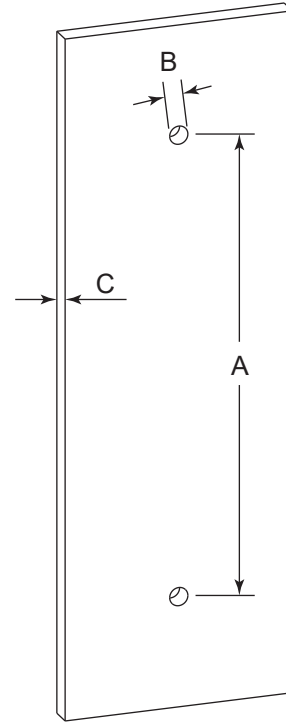

**HAMBURG
COLLECTION
SINGLE SHOWER
DOOR HANDLE
4407506**

PRODUCT NAME: SINGLE SHOWER
DOOR HANDLE 6"

PRODUCT CODE: 4407506

MATERIAL: All-brass construction

KEY FEATURES: Transitional design.
Rectangular bold solid style.

NOTE: Dimensions and specifications are subject to change without notice.

HANDLES INFO

Components Included		
①	Handle	X1
②	Fixing Bracket	X2
③	Set Screw M5	X2

Mounting Kits Included		
	X1	Allen Key

GLASS INFO

Glass Hole C-C Distance		
A	6"/152mm	6" Shower Door Handle
	8"/203mm	8" Shower Door Handle
	12"/315mm	12" Shower Door Handle
	18"/457mm	18" Shower Door Handle
	24"/610mm	24" Shower Door Handle
	36"/914mm	36" Shower Door Handle
B	3/8"(10mm)	Glass Hole Diameter
C	6-12mm	Glass Thickness