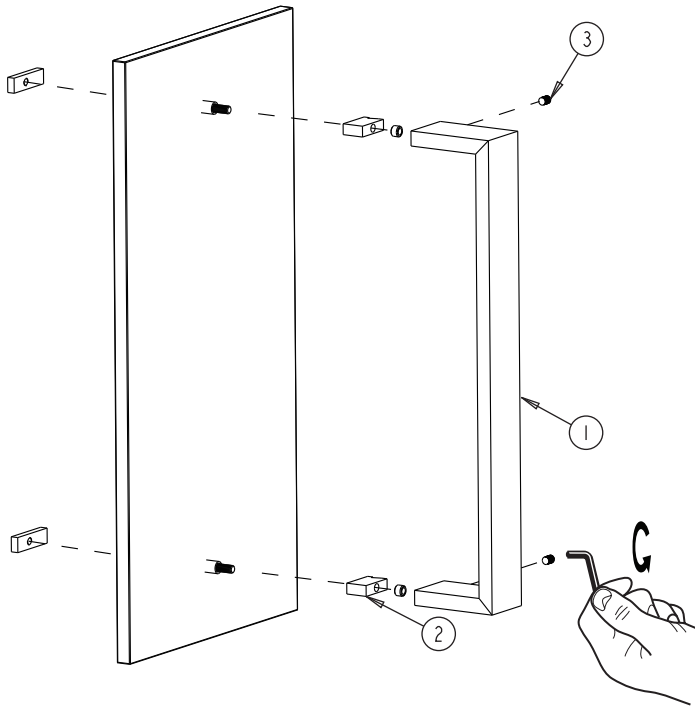

**HAMBURG
COLLECTION
SINGLE SHOWER
DOOR HANDLE
4407506**

PRODUCT NAME: SINGLE SHOWER
DOOR HANDLE 6"

PRODUCT CODE: 4407506

MATERIAL: All-brass construction

KEY FEATURES: Transitional design.
Rectangular bold solid style.

NOTE: Dimensions and specifications are subject to change without notice.

HANDLES INFO

Components Included		
①	Handle	X1
②	Fixing Bracket	X2
③	Set Screw M5	X2

Mounting Kits Included		
	X1	Allen Key

GLASS INFO

Glass Hole C-C Distance		
A	6"/152mm	6" Shower Door Handle
	8"/203mm	8" Shower Door Handle
	12"/315mm	12" Shower Door Handle
	18"/457mm	18" Shower Door Handle
	24"/610mm	24" Shower Door Handle
	36"/914mm	36" Shower Door Handle
B	3/8"(10mm)	Glass Hole Diameter
C	6-12mm	Glass Thickness