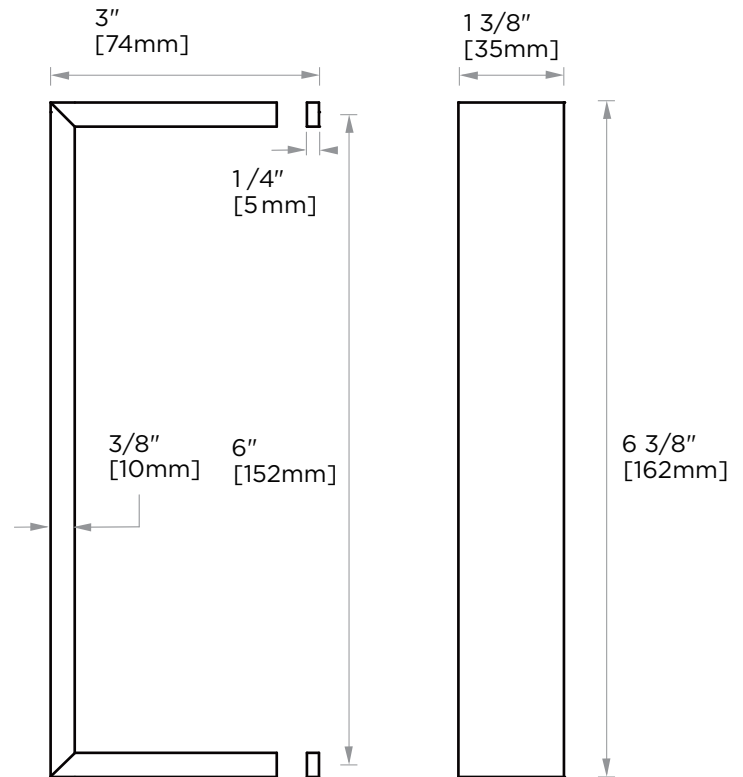

**HAMBURG
COLLECTION
SINGLE SHOWER
DOOR HANDLE
4407506**

PRODUCT NAME: SINGLE SHOWER
DOOR HANDLE 6"

PRODUCT CODE: 4407506

MATERIAL: All-brass construction

KEY FEATURES: Transitional design.
Rectangular bold solid style.

NOTE: Dimensions and specifications are subject to change without notice.

HANDLES INFO

Components Included		
①	Handle	X1
②	Fixing Bracket	X2
③	Set Screw M5	X2

Mounting Kits Included		
	X1	Allen Key

GLASS INFO

Glass Hole C-C Distance		
A	6"/152mm	6" Shower Door Handle
	8"/203mm	8" Shower Door Handle
	12"/315mm	12" Shower Door Handle
	18"/457mm	18" Shower Door Handle
	24"/610mm	24" Shower Door Handle
	36"/914mm	36" Shower Door Handle
B	3/8"(10mm)	Glass Hole Diameter
C	6-12mm	Glass Thickness

* Can be used with extension kit for thicker doors

NOTE: Dimensions and specifications are subject to change without notice.