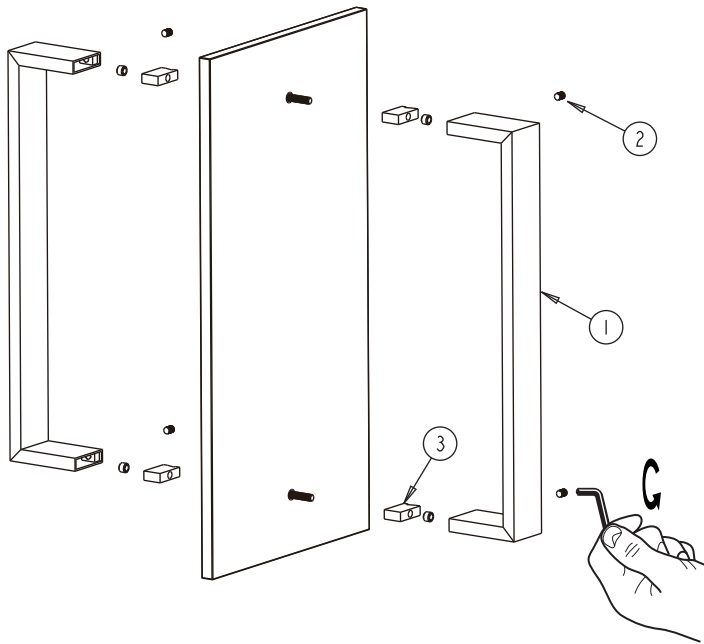

## HAMBURG COLLECTION DOUBLE SHOWER DOOR HANDLE 4407812

**PRODUCT NAME:** DOUBLE SHOWER  
DOOR HANDLE 12"

**PRODUCT CODE:** 4407812

**MATERIAL:** All-brass construction

**KEY FEATURES:** Transitional design.  
Rectangular bold solid style.

NOTE: Dimensions and specifications are subject to change without notice.

### HANDLES INFO

Components Included		
①	Handle	X2
②	Set Screw M5	X4
③	Fixing Bracket	X4

Mounting Kits Included		
	X1	Allen Key

### GLASS INFO

Glass Hole C-C Distance		
A	6"/152mm	6" Shower Door Handle
	8"/203mm	8" Shower Door Handle
	12"/315mm	12" Shower Door Handle
	18"/457 mm	18" Shower Door Handle
	24"/610mm	24" Shower Door Handle
	36"/914mm	36" Shower Door Handle
B	3/8"(10mm)	Glass Hole Diameter
C	6-12mm	Glass Thickness