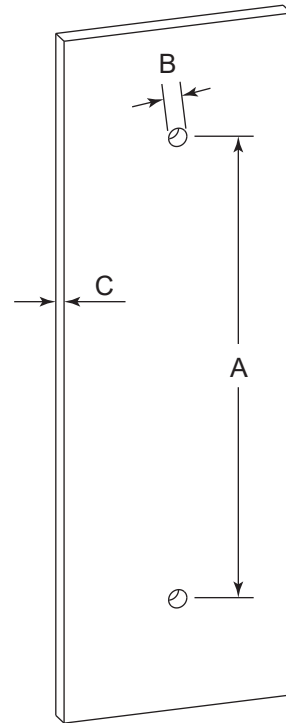

## HAMBURG COLLECTION DOUBLE SHOWER DOOR HANDLE 4407812

**PRODUCT NAME:** DOUBLE SHOWER  
DOOR HANDLE 12"

**PRODUCT CODE:** 4407812

**MATERIAL:** All-brass construction

**KEY FEATURES:** Transitional design.  
Rectangular bold solid style.

NOTE: Dimensions and specifications are subject to change without notice.

### HANDLES INFO

Components Included		
①	Handle	X2
②	Set Screw M5	X4
③	Fixing Bracket	X4

Mounting Kits Included		
	X1	Allen Key

### GLASS INFO

Glass Hole C-C Distance		
A	6"/152mm	6" Shower Door Handle
	8"/203mm	8" Shower Door Handle
	12"/315mm	12" Shower Door Handle
	18"/457 mm	18" Shower Door Handle
	24"/610mm	24" Shower Door Handle
	36"/914mm	36" Shower Door Handle
B	3/8"(10mm)	Glass Hole Diameter
C	6-12mm	Glass Thickness