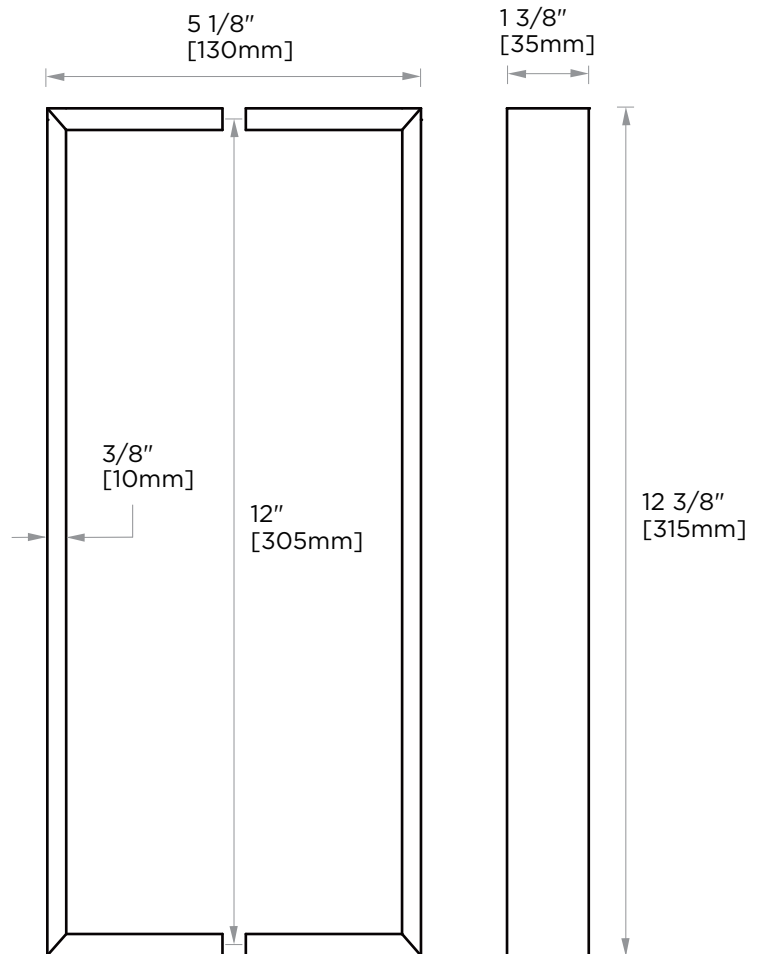

## HAMBURG COLLECTION DOUBLE SHOWER DOOR HANDLE 4407812

**PRODUCT NAME:** DOUBLE SHOWER  
DOOR HANDLE 12"

**PRODUCT CODE:** 4407812

**MATERIAL:** All-brass construction

**KEY FEATURES:** Transitional design.  
Rectangular bold solid style.

NOTE: Dimensions and specifications are subject to change without notice.

### GLASS INFO

Glass Hole C-C Distance		
A	6"/152mm	6" Shower Door Handle
	8"/203mm	8" Shower Door Handle
	12"/315mm	12" Shower Door Handle
	18"/457 mm	18" Shower Door Handle
	24"/610mm	24" Shower Door Handle
	36"/914mm	36" Shower Door Handle
B	3/8"(10mm)	Glass Hole Diameter
C	6-12mm	Glass Thickness