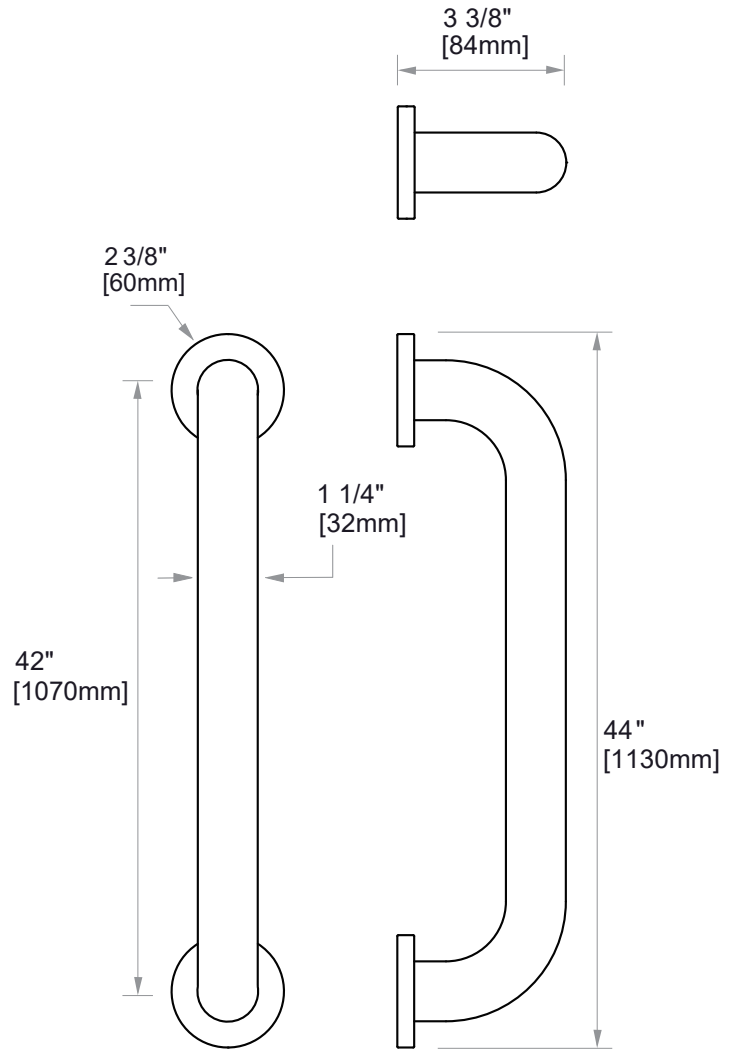

WARRANTY:

Lifetime Limited (Residential Use)
One Year (Commercial Use)

NOTE: Dimensions and specifications are subject to change without notice.