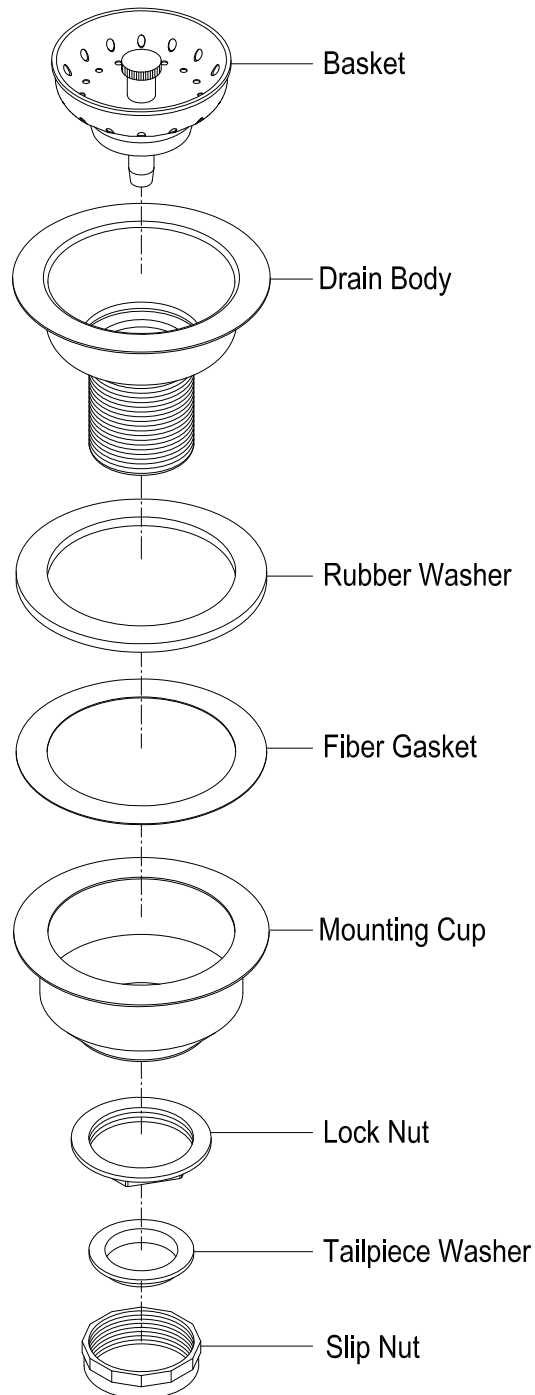

KINGSTON

KITCHEN & BATH

INSTALLATION INSTRUCTIONS

Basket Strainer

NOTE: USE TEFLON TAPE ON ALL THREADED CONNECTIONS

www.kingstonbrass.com

TOLL-FREE CUSTOMER SERVICE: 1-877-2-KBRASS

TECHNICAL SUPPORT E-mail: service@kingstonbrass.com