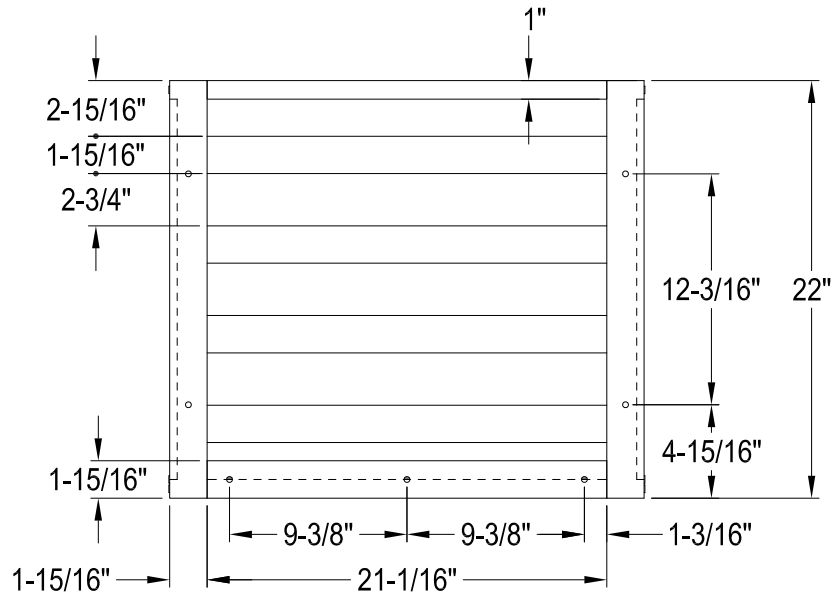

VSP2522A0,1,2,5,6,7,8

Steel Bathroom Console Sink Base

VSPBRKT x 2 pcs
(Scale 3:1)