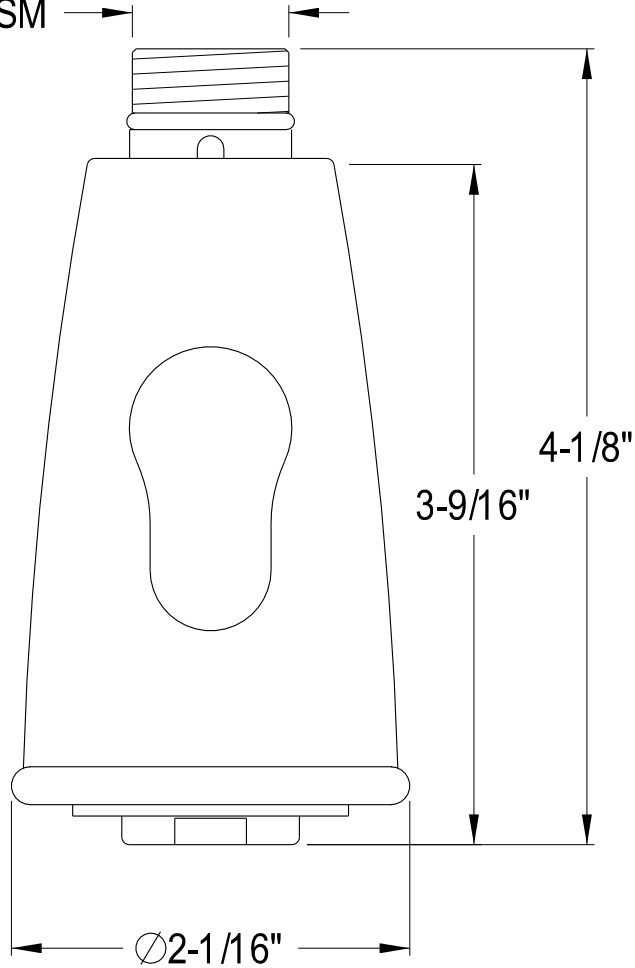

KDH8500,1,5,6,8

Stream Flow And Full Spray Sprayer

1/2"-14NPSM

30 Nozzles