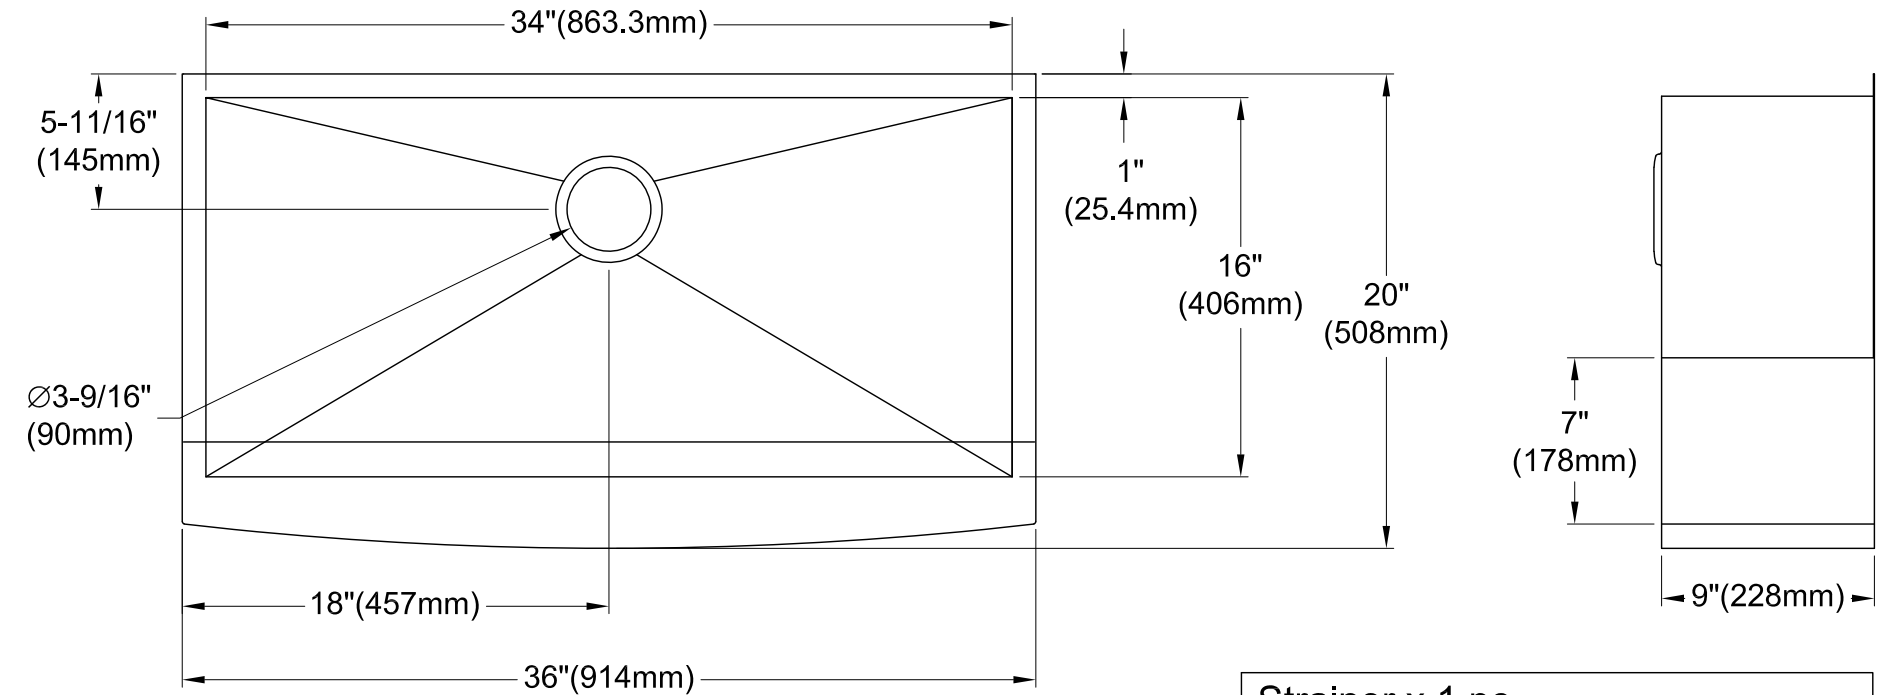

GKUSF36209

Stainless Steel Farmhouse Single Bowl Kitchen Sink, (L)36" X (W)20" X (D)9-5/16"

	Depth	SS Type	Thickness
Sink Body	9-5/16"	18-10 304 Grade	1.05mm(18G)
Front Apron	9"	18-10 304 Grade	1.05mm(18G)