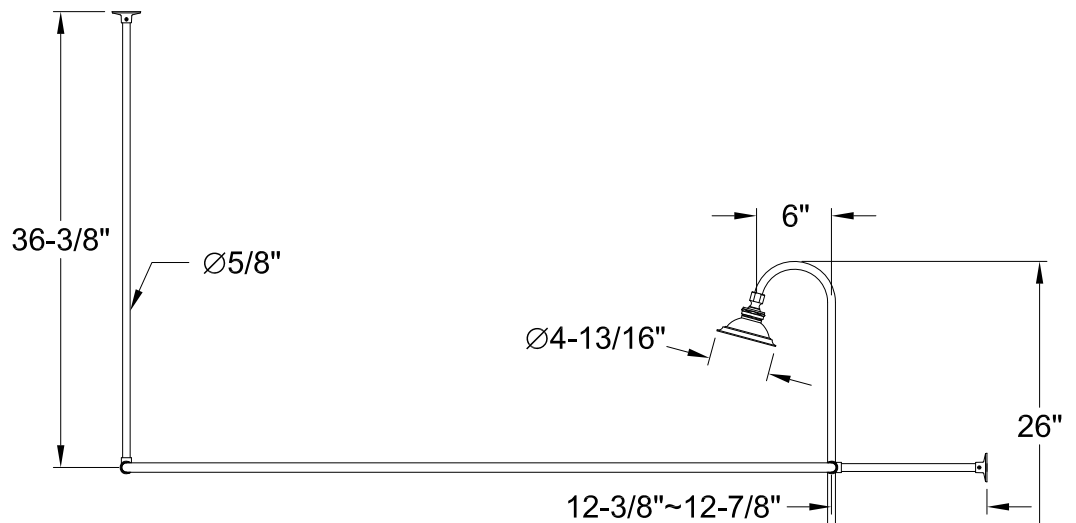

CCK1141,2,5,8AX

Shower Combo

CC460,1,2,3,5,6,7,8 Single Offset Bath Supply

CC2090,1,2,3,5,6,7,8 Tub Waste & Overflow