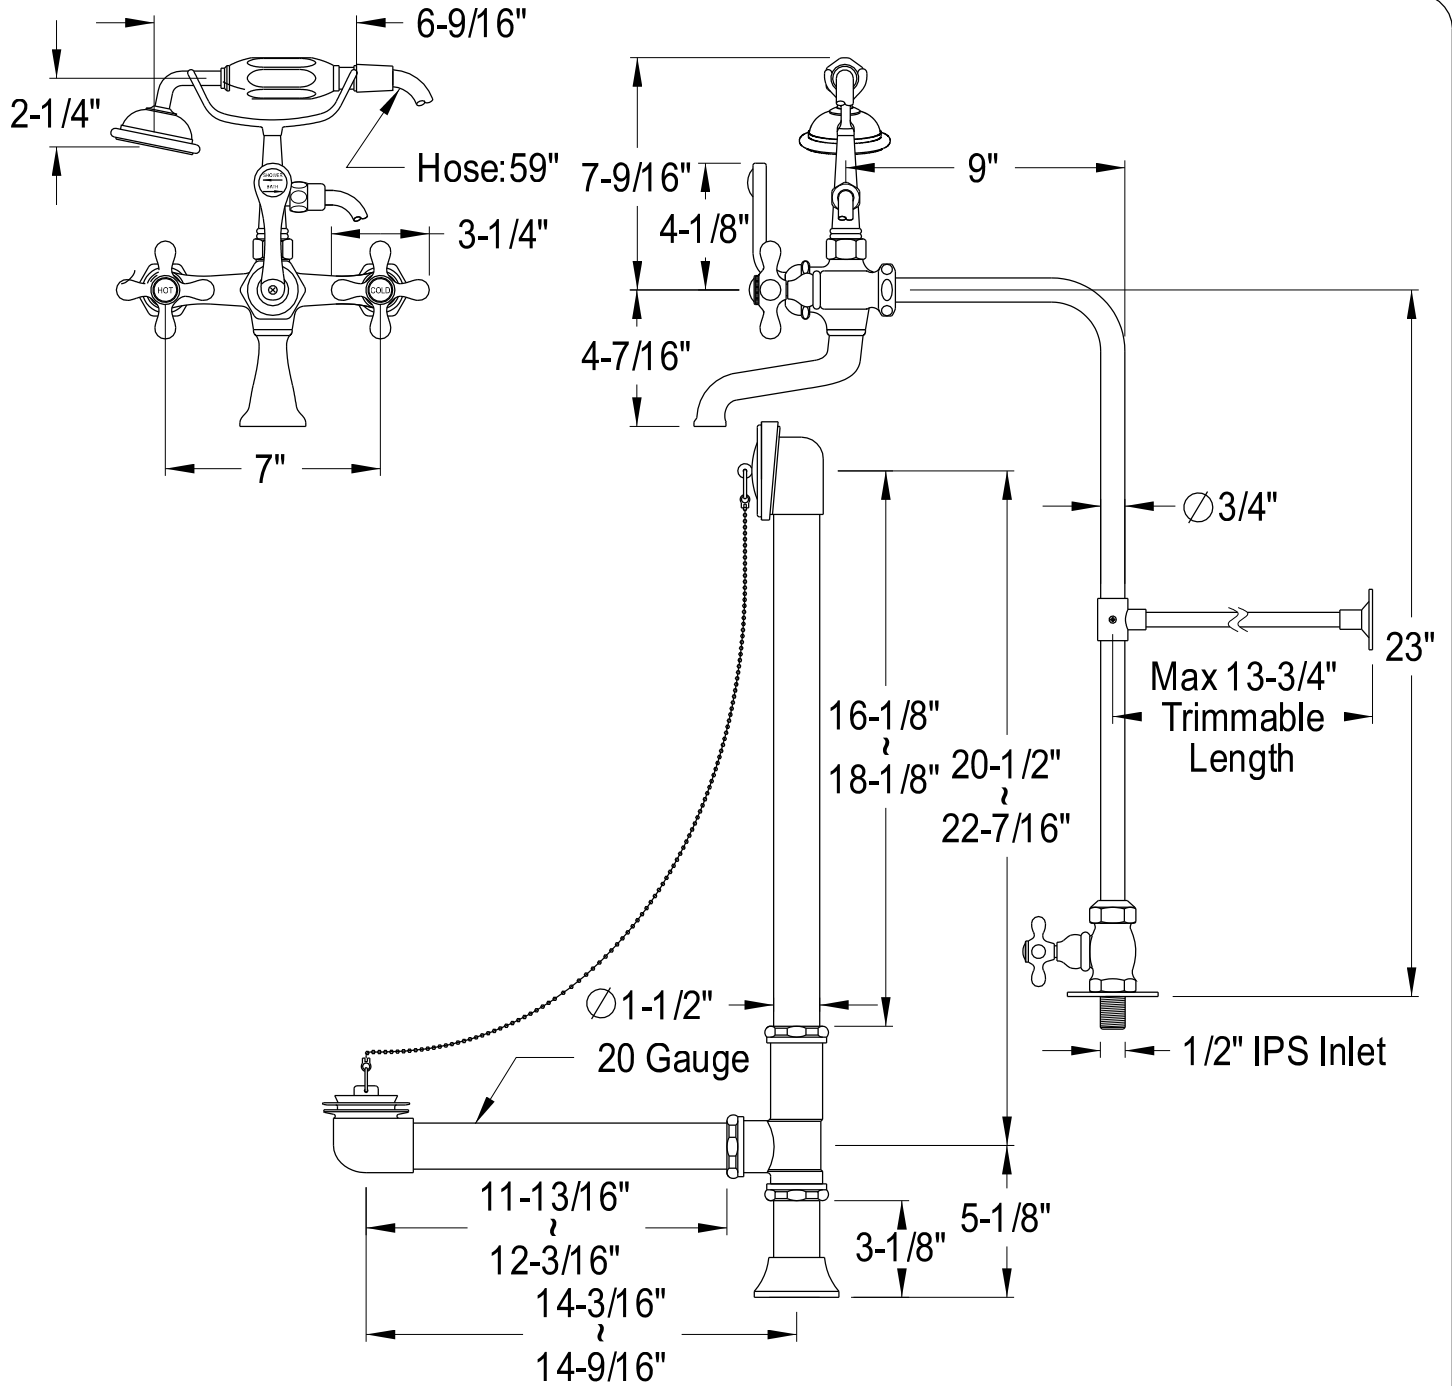

# CCK5101,2,5,8AX

Free-Standing Clawfoot Tub Faucet Combo

ABT135-1,2,5,8  
(Optional Wall Mount Parts Included)

CC431,2,5,8  
(Optional Wall Mount Parts Included)