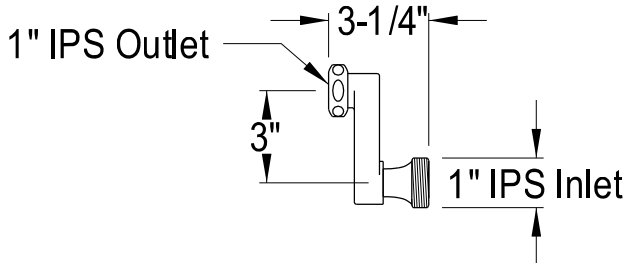

# CCK5101,2,5,8AX

Free-Standing Clawfoot Tub Faucet Combo

ABT135-1,2,5,8  
(Optional Wall Mount Parts Included)

CC431,2,5,8  
(Optional Wall Mount Parts Included)