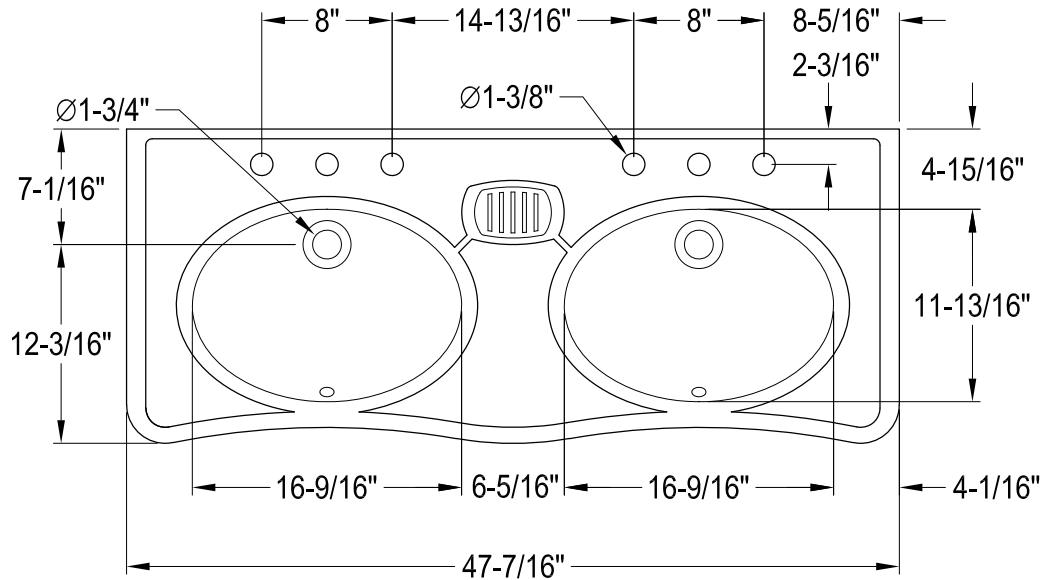

VPBT14880,1,7,8ST

47" Double Bowl Console Sink With Stainless Steel Legs

Sink Back View