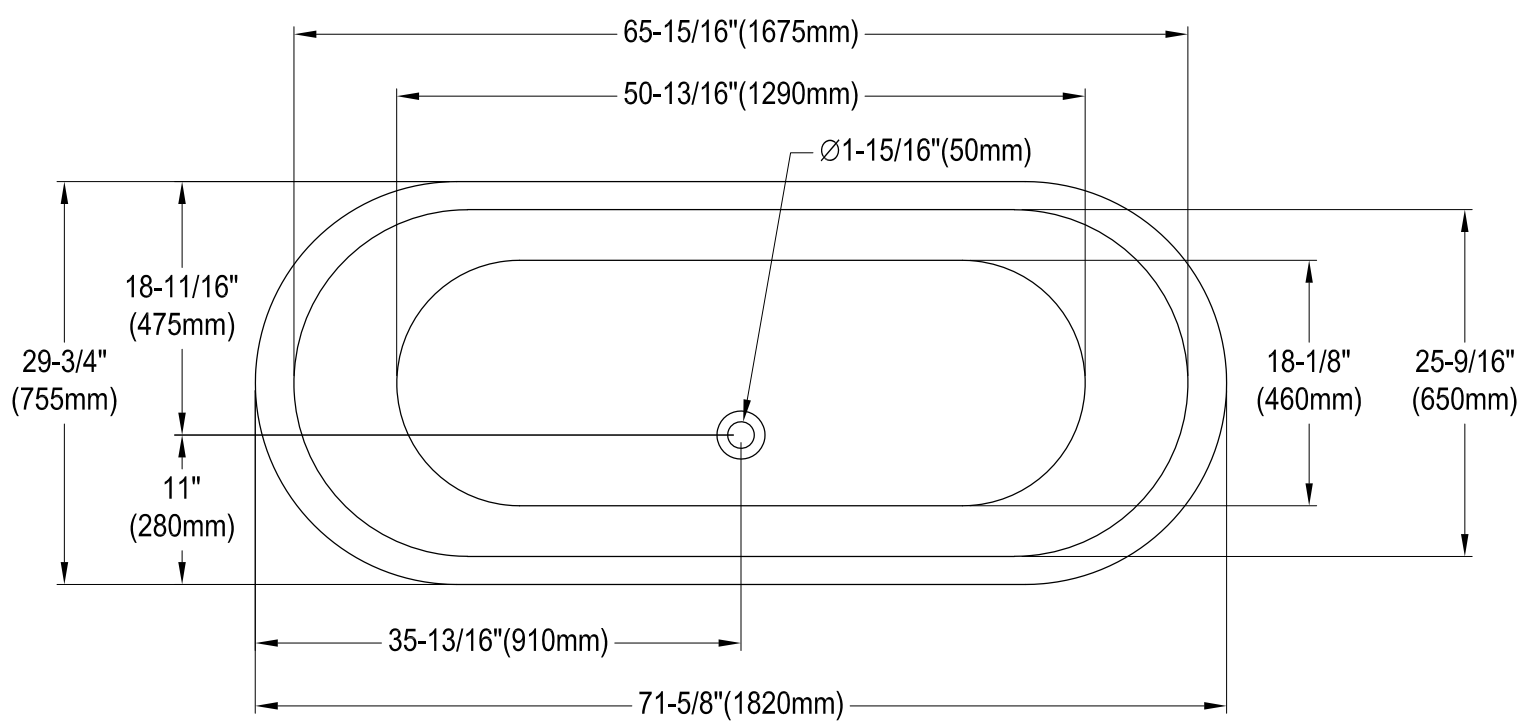

# VCTNDS7231NL0,1,2,5,8,W

72" Cast Iron Clawfoot Tub

M10 x 20 (4 pcs)  
■■■■