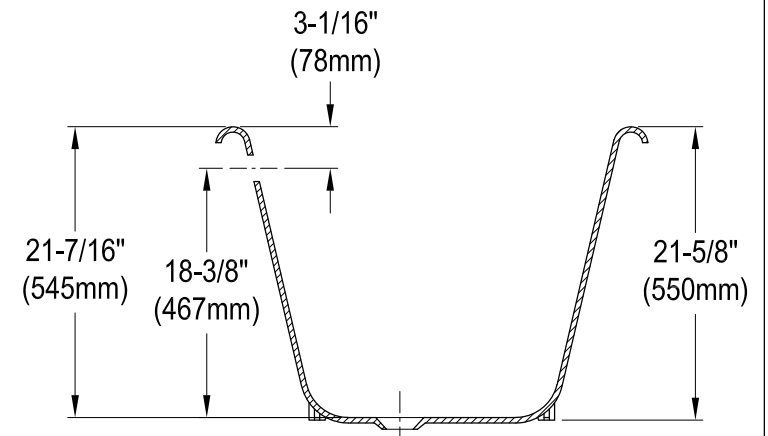

# VCTQ7D6732NL0,1,2,5,8,W

67" Cast Iron Clawfoot Tub With 7" Faucet Drillings

M10 x 20 (4 pcs)  
■■■■

Section A-A