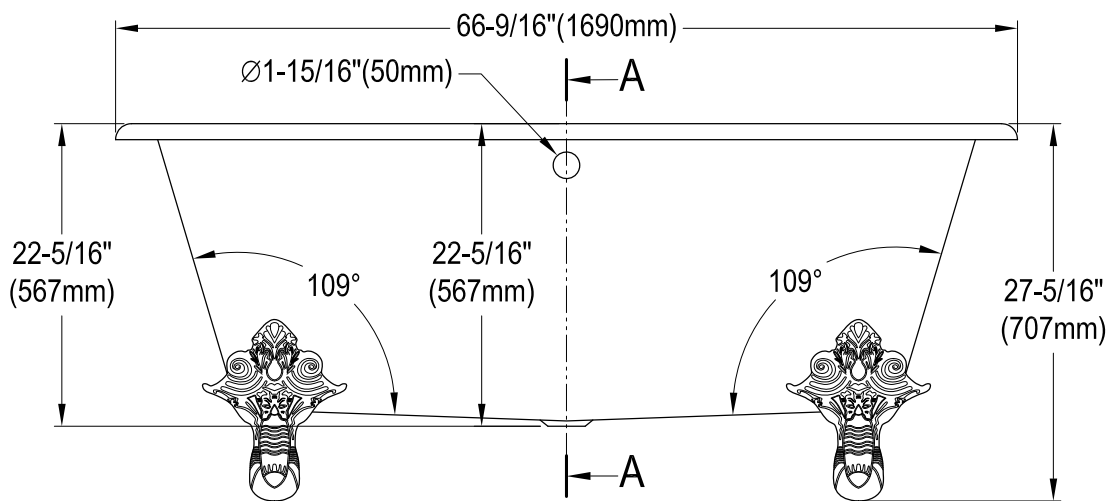

# VCTQ7D6732NL0,1,2,5,8,W

67" Cast Iron Clawfoot Tub With 7" Faucet Drillings

M10 x 20 (4 pcs)  
■■■■

Section A-A