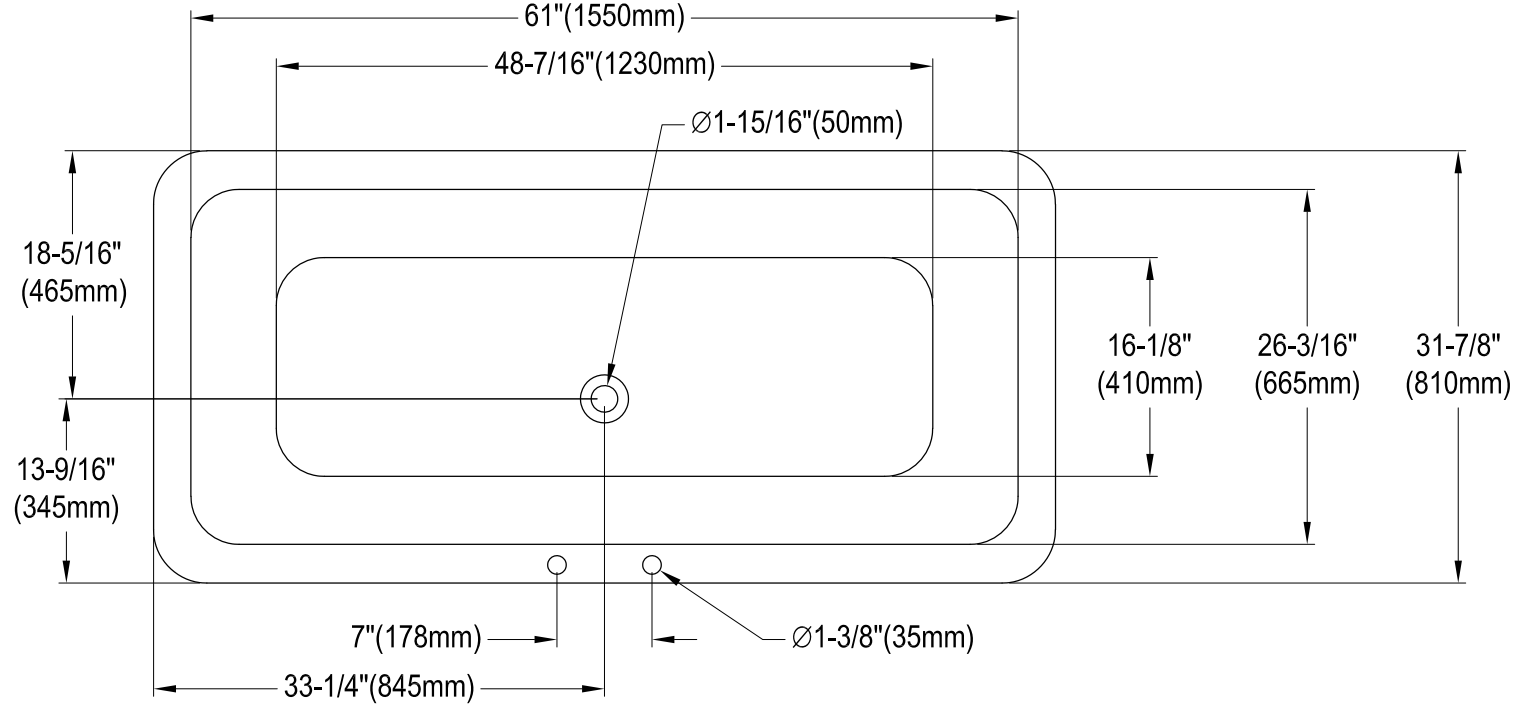

# VCTQ7D6732NL0,1,2,5,8,W

67" Cast Iron Clawfoot Tub With 7" Faucet Drillings

M10 x 20 (4 pcs)  
■■■■

Section A-A