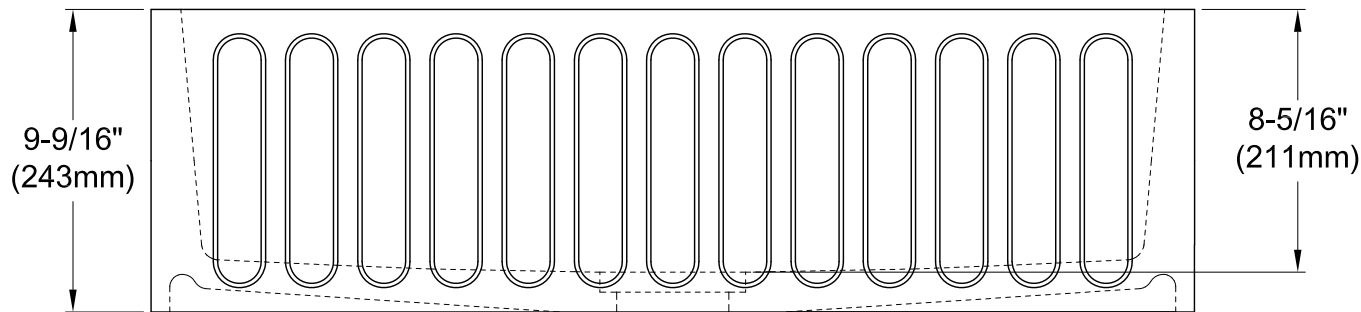

GKFA331810RM

Solid Surface White Stone Farmhouse Single Bowl Kitchen Sink

Strainer