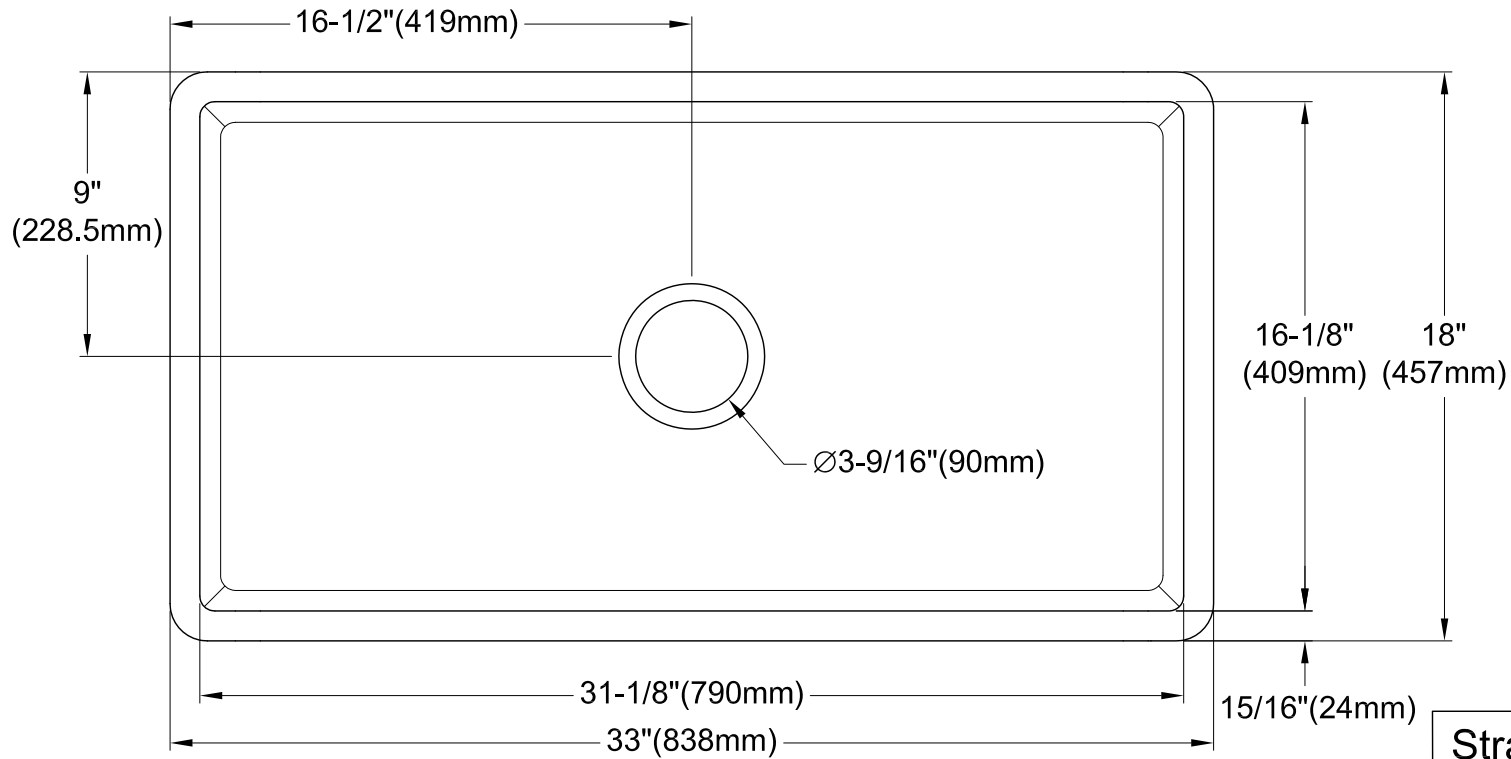

GKFA331810RM

Solid Surface White Stone Farmhouse Single Bowl Kitchen Sink

Strainer